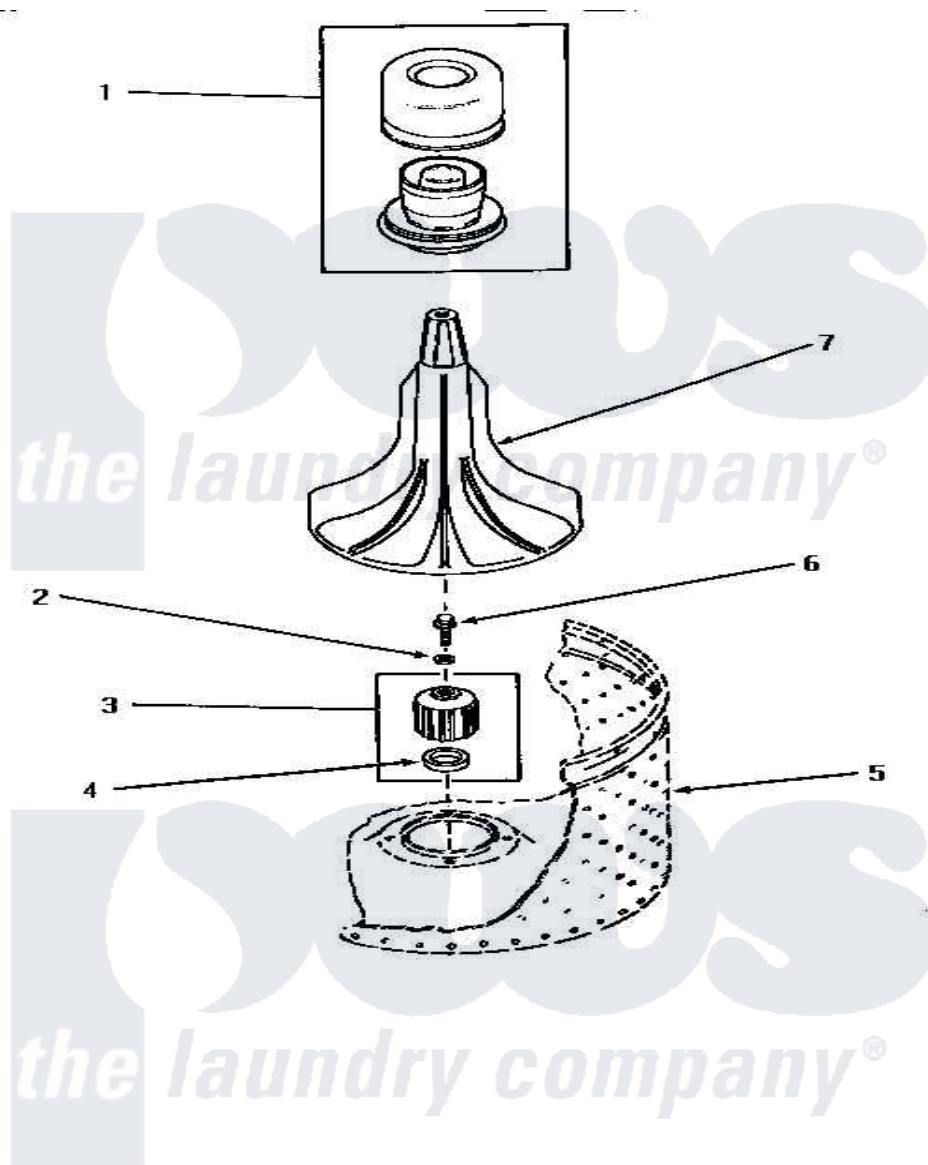

Amana NA4621 03 - AGITATOR, DRIVE BELL & SEAL KIT

AGITATOR, DRIVE BELL AND SEAL KIT

Amana [Residential Amana NA4621 Washer Parts](#) Parts Diagram 03 - AGITATOR, DRIVE BELL & SEAL KIT
 Click on the part number to view part

Item	Original Part Number	Replaced By	Status	Part Description
1	30857	33510		Assembly, Dispenser-Fabric
2	30853		Not Available	SEAL
3	30071P	R9900189		Kit, Drive Bell And Seal
4	Y00000000		Not Available	SEE NOTE SEAL SEAT
5	Y00000000		Not Available	SEE NOTE WASHTUB
6	30852			Screw, No.8-1/4 X 20 X 3/
7	30855	40000501W		Agitator, Flex Vane
NI	442P3	R9900189		Kit, Drive Bell And Seal