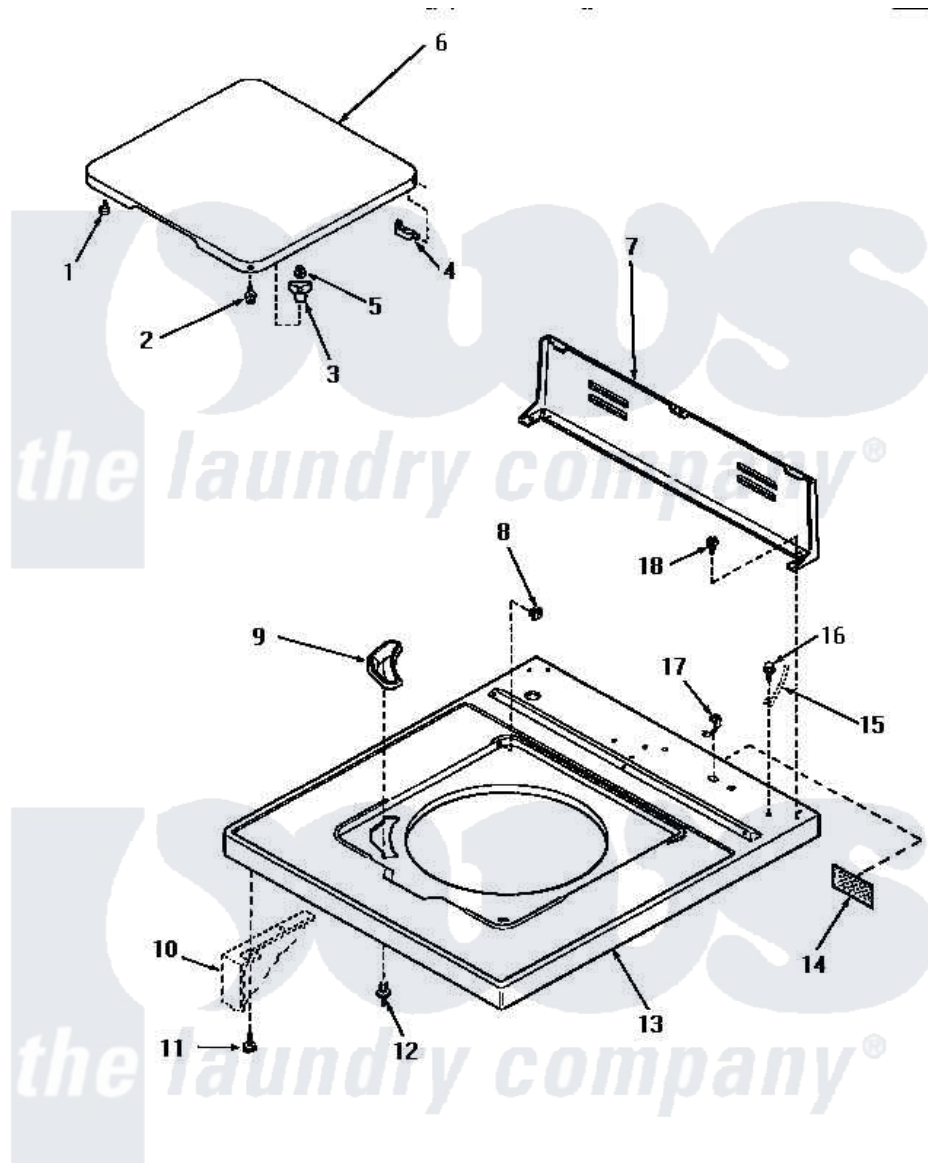

Amana NA4621 05 - CAB TOP/LOADING DR & CTRL HOOD REAR PAN

CABINET TOP, LOADING DOOR AND CONTROL HOOD REAR PANEL

Amana Residential Amana NA4621 Washer Parts Parts Diagram 05 - CAB TOP/LOADING DR & CTRL HOOD REAR PAN

[Click on the part number to view part](#)

Item	Original Part Number	Replaced By	Status	Part Description
1	32507	40038001		Bumper
2	27203		Not Available	ASSY,SCREW & WASHER
3	27149			Catch, Lid Switch
4	27626		Not Available	HINGE,HIDDEN
5	21752			Nut, 8-32 Hex Brilock
6	31315W		Not Available	LOADING DOOR, WHITE
"	31315L		Not Available	LOADING DOOR, ALMOND
"	31315H		Not Available	LOADING DOOR, HARVEST GOLD
7	31230		Not Available	CONTROL HOOD REAR PANEL
8	27625			Bushing
9	32786		Not Available	BLEACH DISPENSER
10	Y00000000		Not Available	SEE NOTE CABINET
11	Y31644	27001200		Screw
12	56534			Barrel, Support

13	32808L	32808LP	Assembly Top And Carton	
"	32808H		Not Available	CABINET TOP, HARVEST GOLD
"	32808W	32808WP	Assembly Top And Carton	
14	24903		Not Available	STICKER,DISCONNECT POW
15	Y00000000		Not Available	SEE NOTE GROUND WIRE, GREEN
16	52909			Screw, 10B-16 X 1/2 HeX
17	21903	211881		Grommet, Cord Part Not Used-Gas Models Only
18	23962	W10116760		Screw