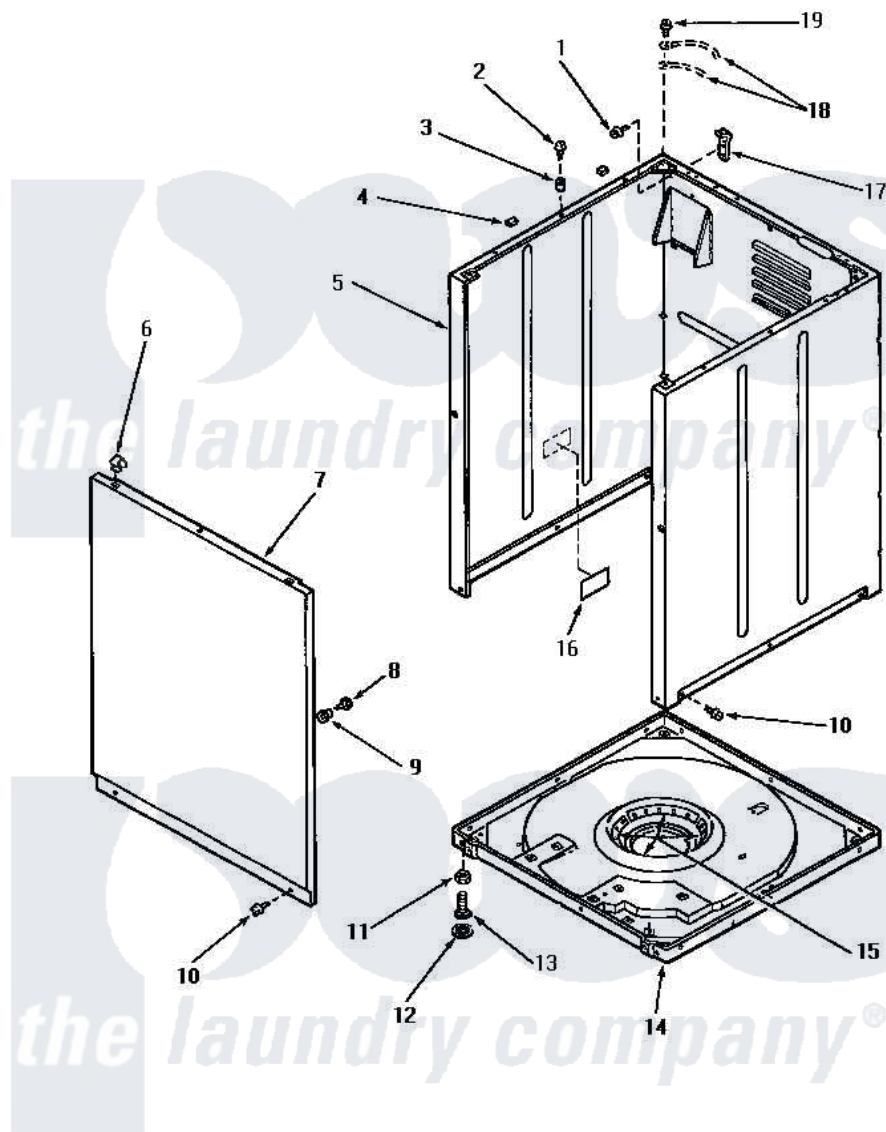

# Amana NA4621 06 - FRONT PANEL, CABINET & BASE

## FRONT PANEL, CABINET AND BASE

Amana Residential Amana NA4621 Washer Parts Parts Diagram 06 - FRONT PANEL, CABINET & BASE

[Click on the part number to view part](#)

Item	Original Part Number	Replaced By	Status	Part Description
1	51780	<a href="#">3390631</a>		Screw, 10-16 X 3/8
2	56086	<a href="#">Y014874</a>		Screw, Idler Arm And Sleeve
3	56079	<a href="#">505187</a>		Locator, Panel
4	<a href="#">Y56128</a>			Pad, Bumper
5	31669HP		Not Available	REPL BY 34475HP
"	31669WP	<a href="#">38612WP</a>		Kit-Service
"	31669LP	<a href="#">38612LP</a>		Kit Service Cabinet
6	28835	<a href="#">22001650</a>		Fastener, Spring
7	32708H		Not Available	PANEL,FRONT
"	32708L	<a href="#">32708LP</a>		Panel, Front
"	32708W	<a href="#">32708WP</a>		Panel Front
8	32671	<a href="#">Y014874</a>		Screw, Idler Arm And Sleeve
9	<a href="#">28102</a>			Locator, Panel
10	27196	<a href="#">27001200</a>		Screw
11	28199		Not Available	LOCKNUT
12	21749	<a href="#">40016001</a>		Foot, Rubber

13	20409	<a href="#">22003428</a>	Leg, Adjustable
14	<a href="#">31653P</a>		Assembly, Base-Complete-G90
15	434P3	Not Available	KIT, SNUBBER PAD
16	33285	Not Available	TAPE, 1 INCH SQUARE, DBL
17	<a href="#">Y27103</a>		Hinge, Hold-Down Lug
18	Y00000000	Not Available	SEE NOTE GROUND WIRES -- (GREEN)
19	56392	Not Available	SCREW, 8-18 X 3/8 TAPPI
NI	<a href="#">26594P</a>		Grease, Silicone - 2 Oz Tube