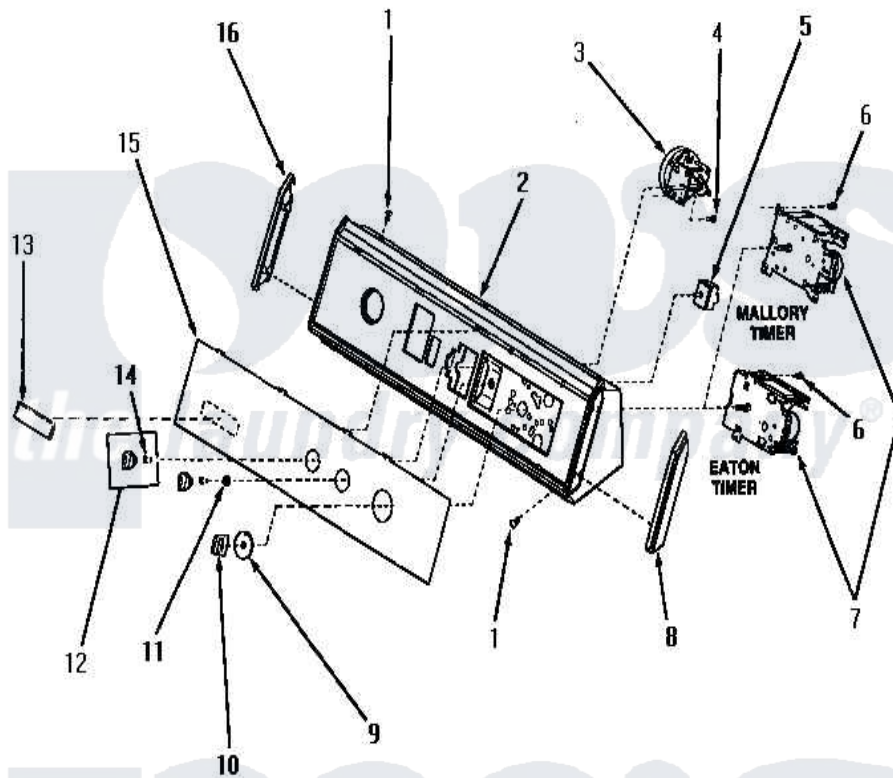

Amana NA4621 07 - GRAPHIC PANEL, CONTROL HOOD & CONTROLS

GRAPHIC PANEL, CONTROL HOOD AND CONTROLS

Amana [Residential Amana NA4621 Washer Parts](#) Parts Diagram 07 - GRAPHIC PANEL, CONTROL HOOD & CONTROLS

[Click on the part number to view part](#)

Item	Original Part Number	Replaced By	Status	Part Description
"	NOTE:		Not Available	SIPHON BREAK KIT MUST BE INSTALLED IN DRAIN HOSE IF THE DRAIN RECEPTACLE IS LOWER THAN THE CABINET TOP OF THE WASHER.
1	31752		Not Available	SCREW, No.8ABX3/4 POZIDRI
2	31735		Not Available	ASSY, CONTROL HOOD
3	31266			Switch, Pressure-Rotary
4	31260			Screw, No.8 X 3/8 Ind H
5	28118		Not Available	SWITCH, WATER TEMPERATU
6	23962	W10116760		Screw
7	31239	31239P		Timer 3 Cycle Package
8	32342			Insert, Control Hood-R.
9	31279			Assembly, Timer Skirt And Ring
10	31281			Assembly, Knob-Timer-Black

11	57584	Not Available	NUT
12	31286	Not Available	ASSY,KNOB-ROTARY-BLK/O
14	10519	Not Available	RETAINER
15	32667	Not Available	PANEL,GRAPHIC
16	32343	Not Available	INSERT,CONTROL HOOD-L.