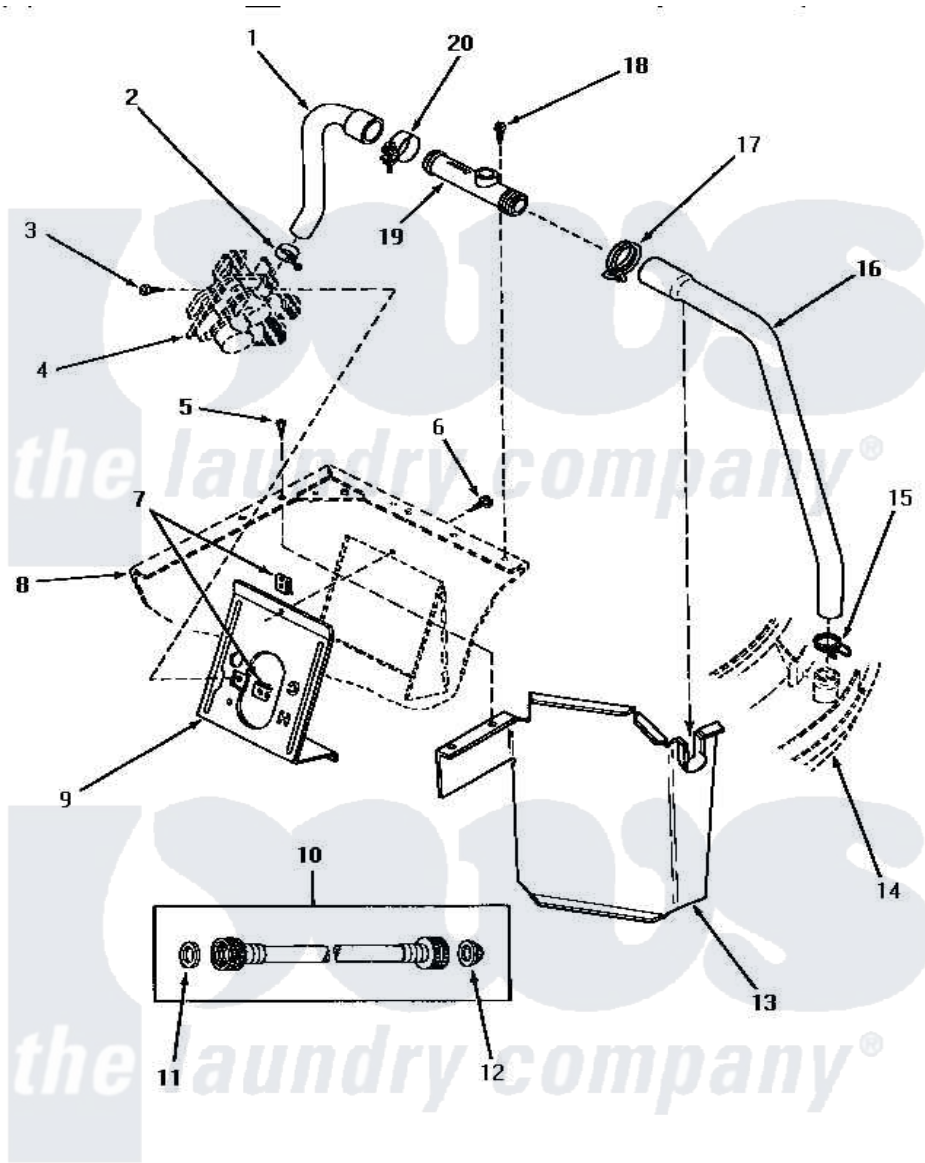

Amana NA4621 08 - HOSES/BACK FL PREVENTER & VLV BRKT

INLET HOSE, FILLER HOSE, BACK FLOW PREVENTER AND MIXING VALVE MOUNTING BRACKET

Amana [Residential Amana NA4621 Washer Parts](#) Parts Diagram 08 - HOSES/BACK FL PREVENTER & VLV BRKT
 Click on the part number to view part

Item	Original Part Number	Replaced By	Status	Part Description
1	27183			Hose, Mixing Valve
2	27643	596669		Clamp, Manifold
3	56392		Not Available	SCREW,8-18 X 3/8 TAPPI
4	Y00000000		Not Available	SEE NOTE MIXING VALVE
5	33316	489464		Screw
6	56392		Not Available	SCREW,8-18 X 3/8 TAPPI
7	54038			NUt, Speed U-Type
8	Y00000000		Not Available	SEE NOTE CABINET
9	32837	39407		Bracket, Valve
10	28330P	202860		Inlet Hose Assembly
11	20290	Y013783		Washer, Inlet Hose
12	28605	22002960		Strainer, Washer Inlet
13	33098		Not Available	ENCLOSURE,MIXING VALVE
14	Y00000000		Not Available	SEE NOTE OUTER TUB COVER
15	29210			Hose Clamp
16	31140			Hose, Water Inlet

17	29176	285655	Clamp, Hose
18	23962	W10116760	Screw
19	27118	34280	Assembly, Backflow Prevento
20	27152	Not Available	CLAMP HOSE