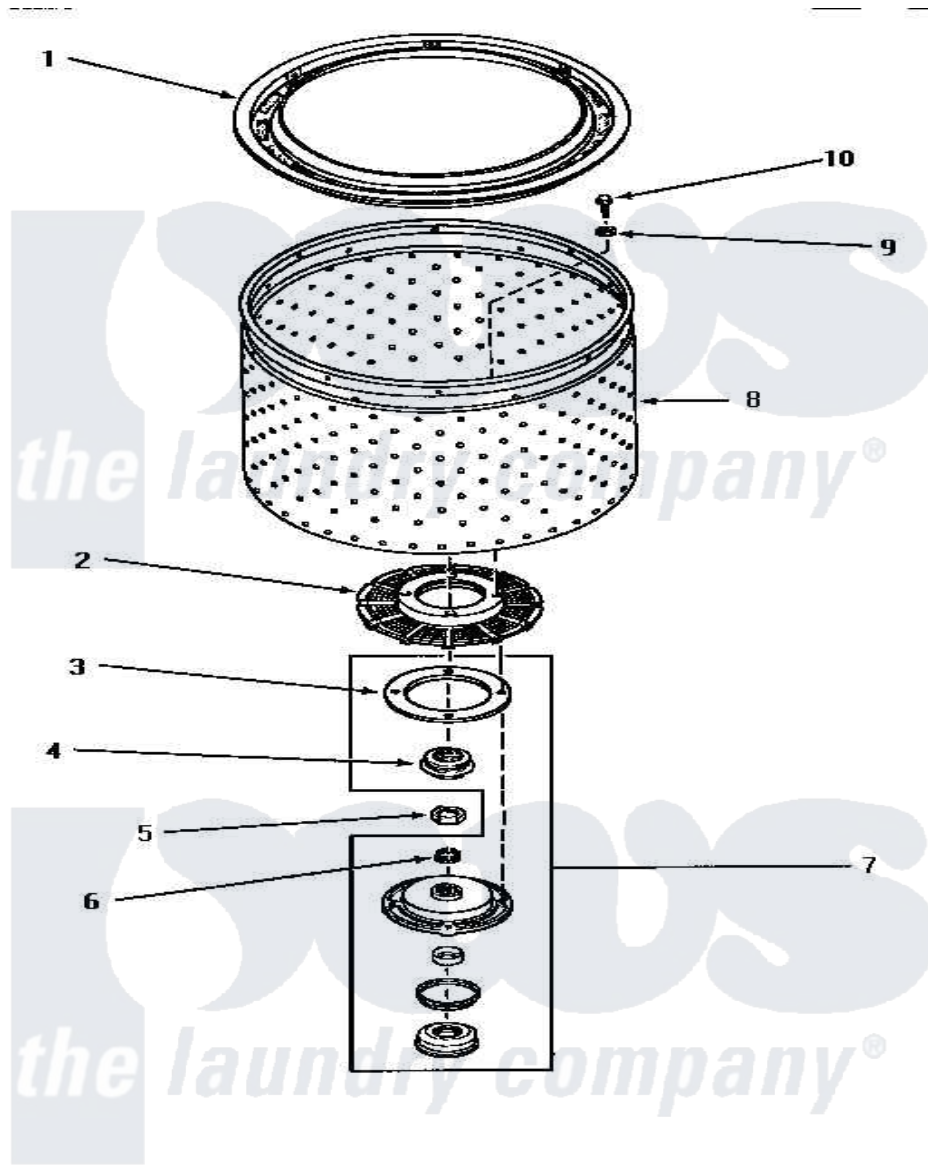

Amana NA4621 09 - LINT FILTER, WASHTUB & HUB

LINT FILTER, WASHTUB AND HUB

Amana Residential Amana NA4621 Washer Parts Parts Diagram 09 - LINT FILTER, WASHTUB & HUB
 Click on the part number to view part

Item	Original Part Number	Replaced By	Status	Part Description
1	30944	33521		Filter Lint/Clothes Guard
2	32998	39371		Filter Lin
3	27125	39122		Gasket, Washtub
4	Y00000000		Not Available	SEE NOTE SEAL HEAD -- (INCLUDED WITH 442P3 KIT)
5	Y29220	40016301		Nut, Lock
6	29728	40008301		Insert, Spline
7	495P3	R9900552		Hub And Seal
8	28138		Not Available	WASHTUB, STAINLESS STEEL
"	29074	39252P		Wash Tub
"	33295	39252P		Wash Tub
"	33245			Washtub, Stainless Steel
9	28094			Gasket
10	27202	W1011678Z		Screw