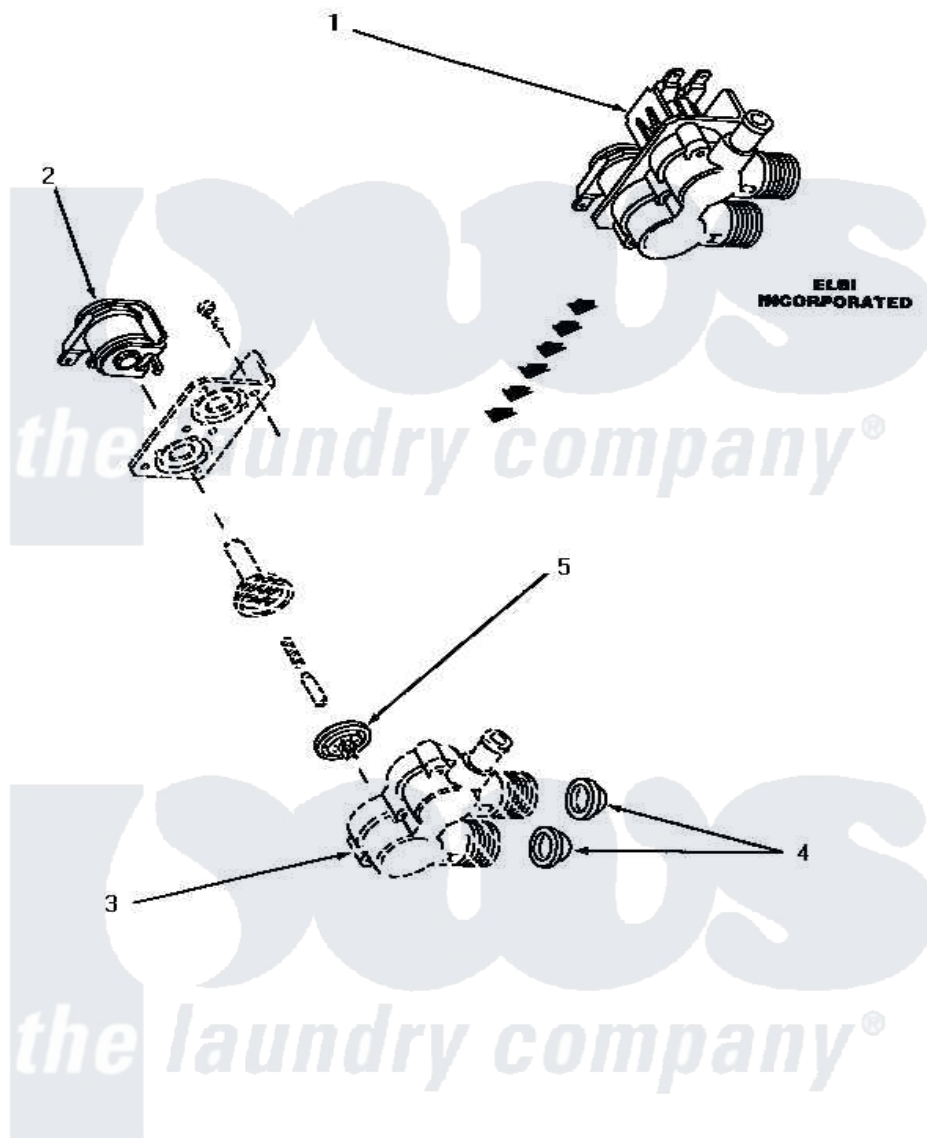

Amana NA4621 12 - MIXING VALVE ASSY

MIXING VALVE ASSEMBLY (Elbi Incorporated)

Amana [Residential Amana NA4621 Washer Parts](#) Parts Diagram 12 - MIXING VALVE ASSY
 Click on the part number to view part

Item	Original Part Number	Replaced By	Status	Part Description
1	27156	33930		Valve, Mixing
2	33084		Not Available	SOLENOID,MIXING VALVE
3	Y00000000		Not Available	SEE NOTE VALVE BODY -- (RED)
4	24122	22002960		Strainer, Washer Inlet
5	33079		Not Available	DIAPHRAM,MIXING VALVE-