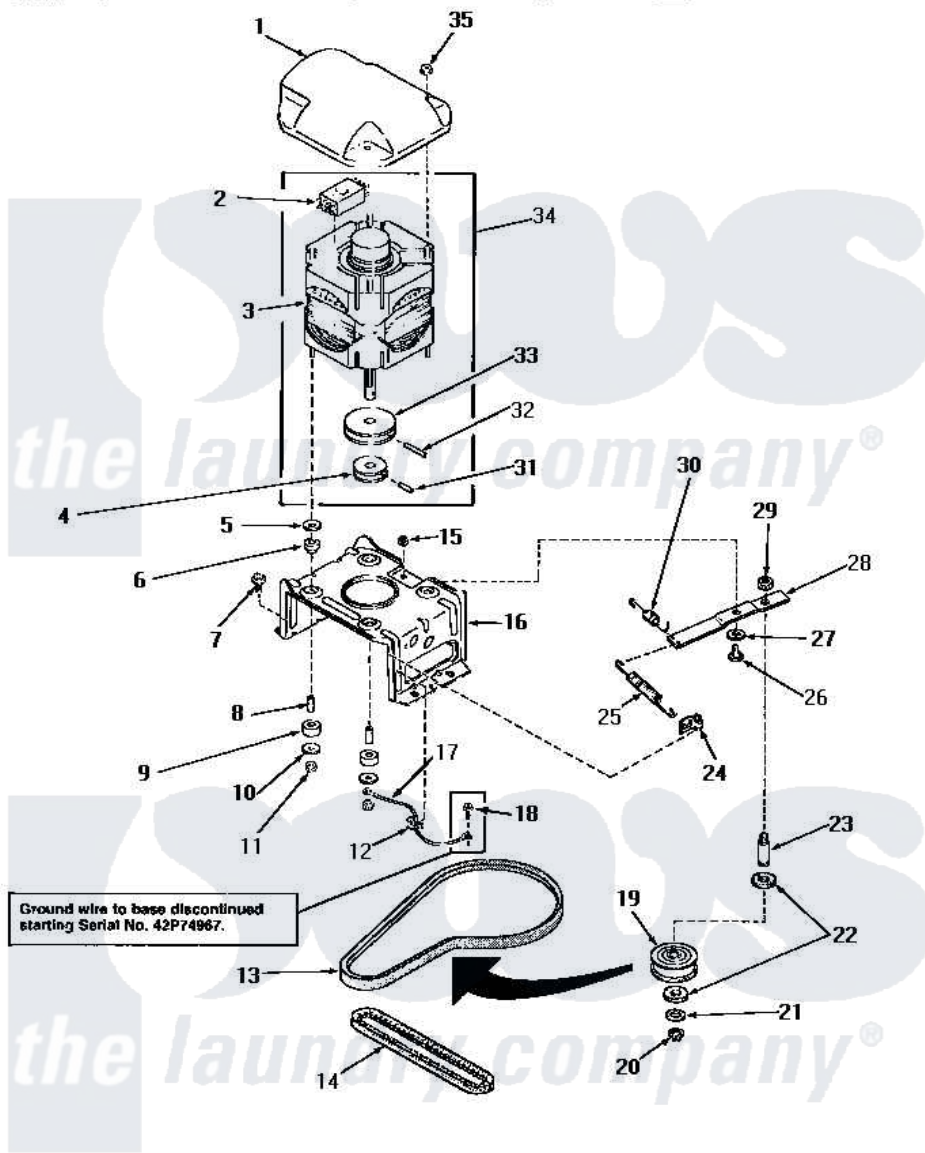

# Amana NA4621 13 - MOTOR, MTG BRACKET, BELTS & IDLER ASSY

## MOTOR, MOUNTING BRACKET, BELTS AND IDLER ASSEMBLY

Amana [Residential Amana NA4621 Washer Parts](#) Parts Diagram 13 - MOTOR, MTG BRACKET, BELTS & IDLER ASSY  
 Click on the part number to view part

Item	Original Part Number	Replaced By	Status	Part Description
1	<a href="#">27136</a>			Shield, Motor
2	30895A	<a href="#">30895AP</a>		Switch Motor-W/Instr
"	24139		Not Available	SWITCH,MOTOR
3	30895	<a href="#">27179P</a>		Motor-Drve
4	Y27104		Not Available	PULLEY,MOTOR
5	03888		Not Available	WASHER
6	<a href="#">01952A</a>			Mounting, Rubber
7	Y31645	<a href="#">27001200</a>		Screw
8	27181		Not Available	SPACER,MOTOR
9	01953		Not Available	WASHER,LOWER MOTOR MOU
10	03888		Not Available	WASHER
11	<a href="#">23604</a>			Nut, Hex 10-32 Lock
12	Y00161	<a href="#">B5733302</a>		Clip, Ground
13	<a href="#">28808</a>			Belt, Agitate And Spin
14	<a href="#">27155</a>			Belt, Pump
15	52566	<a href="#">27001225</a>		Nut, Jam Mid Lock 1/4-20

16	<a href="#">28791</a>		Bracket, Motor Mount
17	Y00000000	Not Available	SEE NOTE GROUND WIRE, GREEN
18	26592	Not Available	HEX HEAD SCREW
19	28800	Not Available	WHEEL, IDLER
20	<a href="#">23748</a>		Ring, Retaining
21	<a href="#">52549</a>		Washer, 501 ID X3/4 Odx
22	<a href="#">Y29443</a>		Washer, Felt
23	<a href="#">28802</a>		Shaft, Idler
24	<a href="#">28849</a>		Clip, Spring
25	28807	<a href="#">37366</a>	Spring, Idler
26	27229	<a href="#">40038901</a>	Screw, 1/4-20
27	81392	<a href="#">40054701</a>	Washer
28	31054	<a href="#">40041002</a>	Lever, Idler
29	28803	<a href="#">2221070</a>	Clamp, Nylon
30	30620	Not Available	SPRING, IDLER LEVER HEL
31	<a href="#">10416</a>		Pin, Roll
32	<a href="#">23750</a>		Pin, Roll
33	27171	Not Available	PULLEY, MOTOR
34	27179	<a href="#">27179P</a>	Motor-Drive
35	<a href="#">27201</a>		Locknut
NI	20605	Not Available	LUBE, HI TEMPERATURE-56
"	258P3	Not Available	KIT, CAPACITOR