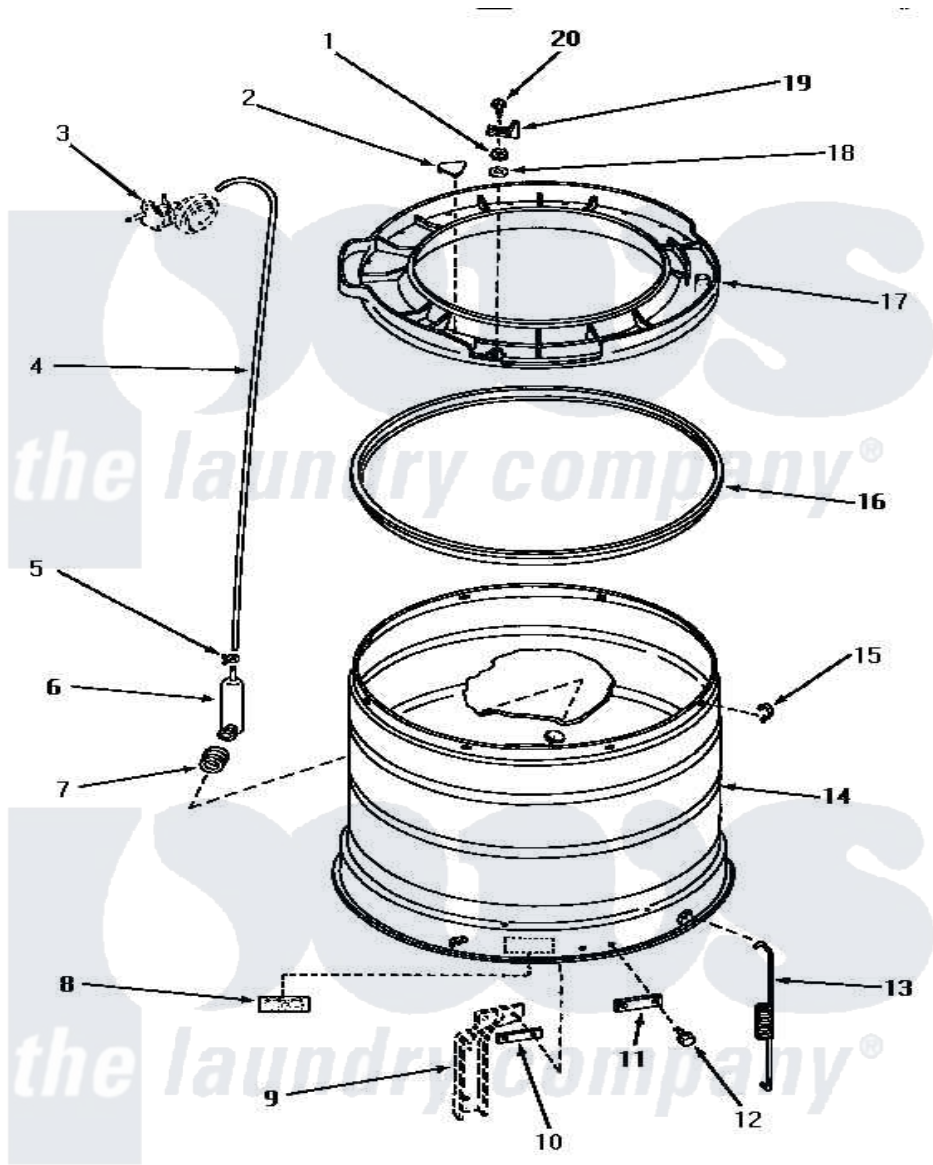

# Amana NA4621 14 - OUTER TUB, COVER & PRESSURE HOSE

## OUTER TUB, COVER AND PRESSURE HOSE

Amana [Residential Amana NA4621 Washer Parts](#) Parts Diagram 14 - OUTER TUB, COVER & PRESSURE HOSE  
 Click on the part number to view part

Item	Original Part Number	Replaced By	Status	Part Description
1	<a href="#">03815</a>			Lockwasher, No.10 Ext Shk
2	29901		Not Available	PLUG,SNAP-IN-OUTER TUB
3	Y00000000		Not Available	SEE NOTE PRESSURE SWITCH
4	29213	<a href="#">39125</a>		Tubing 31
5	Y22294	<a href="#">596669</a>		Clamp, Manifold
6	30243	<a href="#">40008501</a>		Assembly, Pressure Bulb
7	29175	<a href="#">40037801</a>		Grommet
8	Y27195		Not Available	STICKER
9	Y00000000		Not Available	SEE NOTE SUPPORT LEG
10	<a href="#">27927</a>			Plate, Leg .032
11	<a href="#">27926</a>			Plate, Leg .063
12	27205	<a href="#">40128701</a>		Screw, 5/16-18 X .50
13	<a href="#">27239</a>			Spring, Leg
14	30508		Not Available	TUB,OUTER
"	30509		Not Available	OUTER TUB
15	Y27017		Not Available	CLIP,SPRING

16	<a href="#">27184</a>		Gasket, Tub Cover
17	31141	<a href="#">31153</a>	Cover Outer Tub
18	23425	Not Available	WASHER,7/32IDX7/16ODX.
19	<a href="#">27247</a>		Trigger, Out-Of-Bal Swi
20	27523	Not Available	SCREW