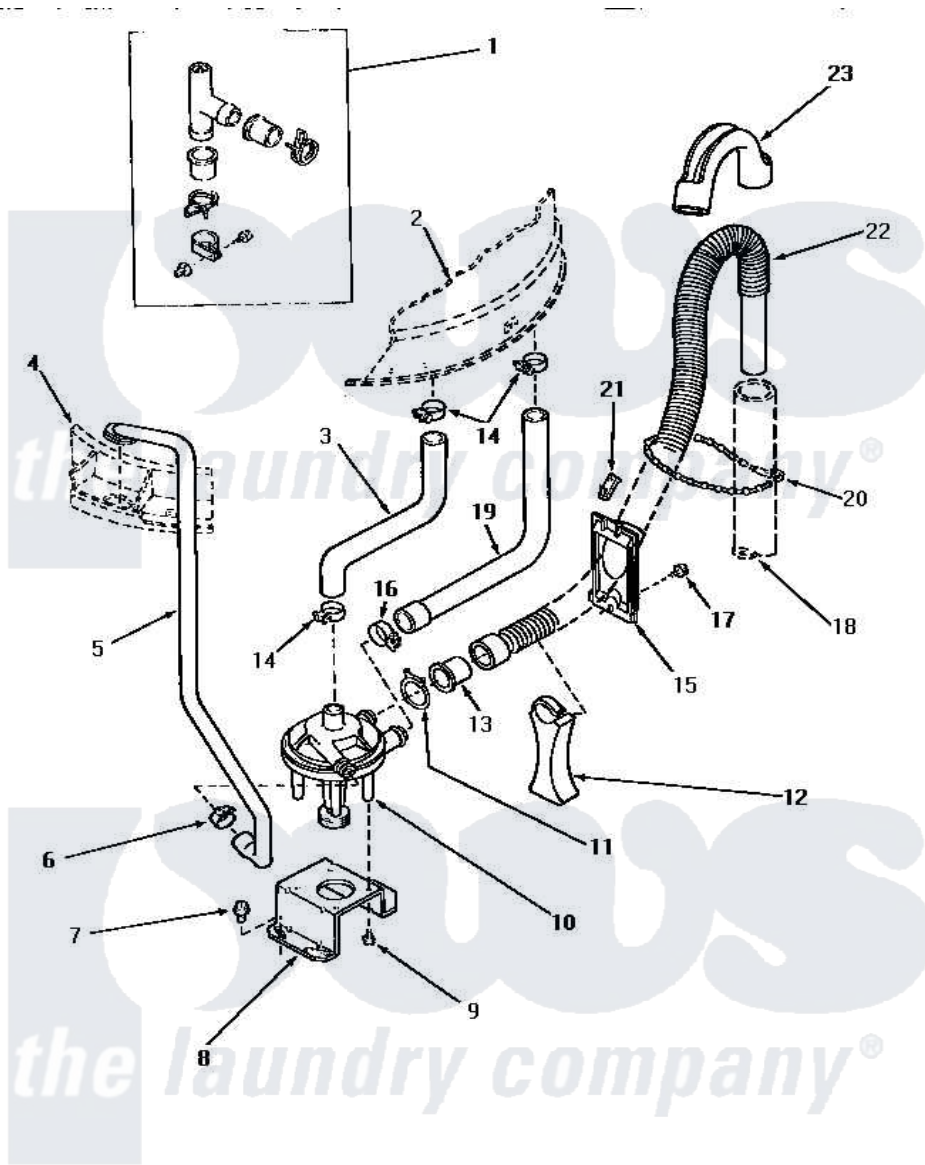

Amana NA4621 16 - PUMP ASSY/BRKT/HOSES & SIPHON BREAK KIT

PUMP ASSEMBLY, BRACKET, HOSES AND SIPHON BREAK KIT

Amana [Residential Amana NA4621 Washer Parts](#) Parts Diagram 16 - PUMP ASSY/BRKT/HOSES & SIPHON BREAK KIT

[Click on the part number to view part](#)

Item	Original Part Number	Replaced By	Status	Part Description
1	386P3	76660		Break-Sphn
2	Y00000000		Not Available	SEE NOTE OUTER TUB
3	27159		Not Available	HOSE,TUB TO PUMP
4	Y00000000		Not Available	SEE NOTE OUTER TUB COVER
5	27232		Not Available	HOSE
6	27644	285655		Clamp, Hose
7	Y31645	27001200		Screw
8	27105			Bracket, Pump Mounting
9	31098			Screw, 10-10 5/8 Unslot
10	31968			Assembly, Pump NA
"	31969			Assembly, Pump NA
11	29172		Not Available	CLAMP,HOSE
12	29284			Stand, Hose
13	29143		Not Available	HOSE,ADAPTER
14	32616		Not Available	(CLAMP HOSE)

15	29131		Not Available	RETAINER,DIRECTIONAL
16	27153	285655		Clamp, Hose
17	30676	27001200		Screw
18	Y00000000		Not Available	SEE NOTE STANDPIPE
19	27160		Not Available	HOSE,TUB TO PUMP-DRAIN
20	33489	8539404		Tie-Wire
21	29936		Not Available	HOSE RETAINER CLIP
22	29142	39952		Hose- Drai
23	29144	22003814		Retainer, Drain Hose
NI	406P3	451P3		Kit Drain Extension