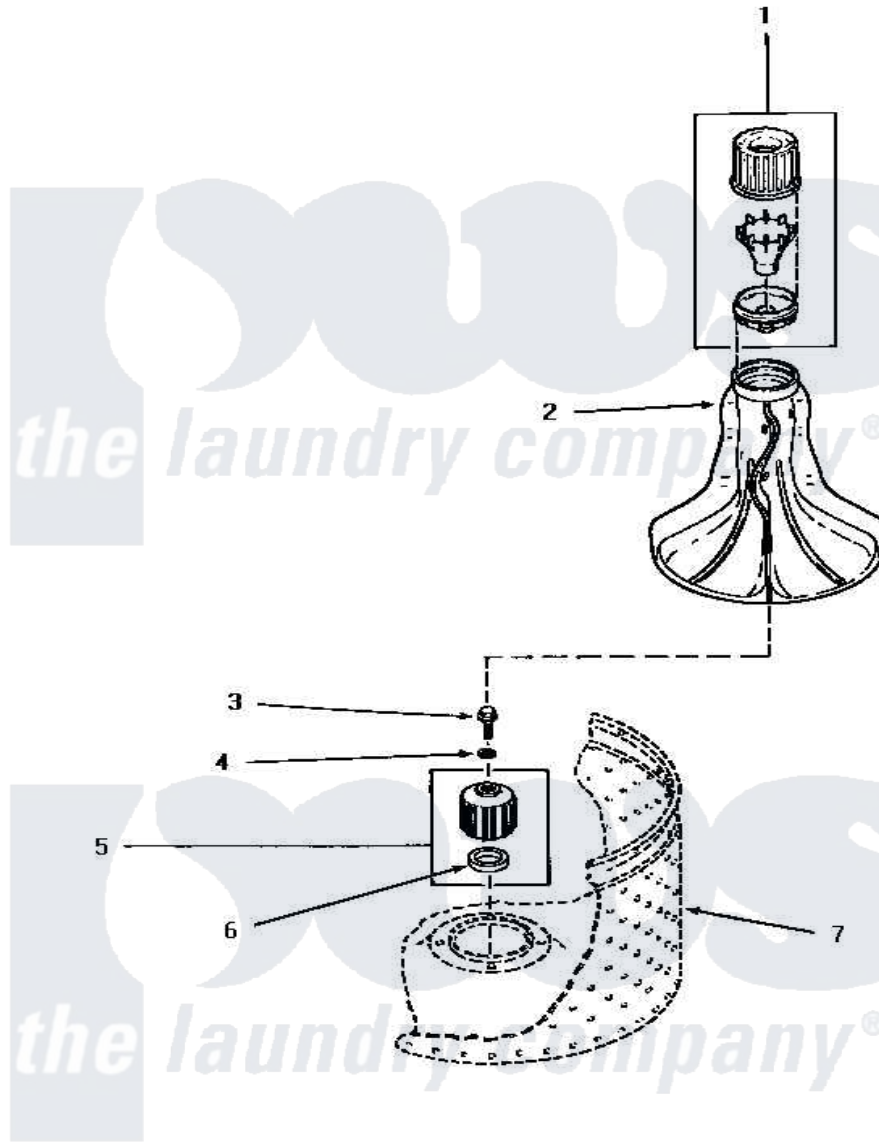

Amana NA4821 02 - AGITATOR, DRIVE BELL & SEAL SEAT

AGITATOR, DRIVE BELL AND SEAL SEAT

Amana [Residential Amana NA4821 Washer Parts](#) Parts Diagram 02 - AGITATOR, DRIVE BELL & SEAL SEAT
 Click on the part number to view part

Item	Original Part Number	Replaced By	Status	Part Description
1	34155	40002101W		Assembly, Fabric Softner
2	33174	40000501W		Agitator, Flex Vane
3	30852			Screw, No.8-1/4 X 20 X 3/
4	30853		Not Available	SEAL
5	30071P	R9900189		Kit, Drive Bell And Seal
6	Y00000000		Not Available	SEE NOTE SEAL SEAT -- (SEE PAGES 8 & 10)
7	Y00000000		Not Available	SEE NOTE WASHTUB
NI	442P3	R9900189		Kit, Drive Bell And Seal