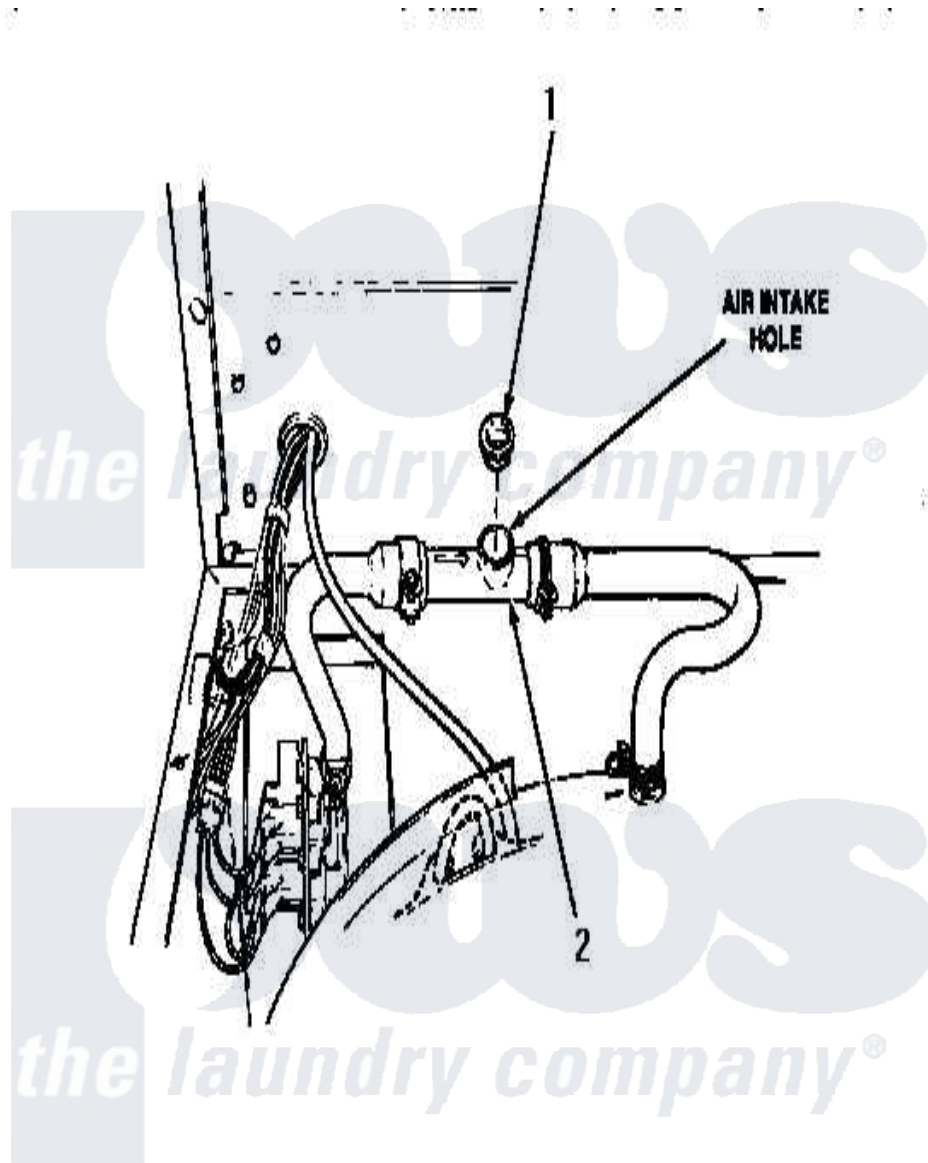

Amana NA4821 03 - BACK FLOW PREVENTER (CHANGE)

Amana Residential Amana NA4821 Washer Parts Parts Diagram 03 - BACK FLOW PREVENTER (CHANGE)
Click on the part number to view part

Item	Original Part Number	Replaced By	Status	Part Description
1	34340	34280		Assembly, Backflow Prevento
2	27118	34280		Assembly, Backflow Prevento