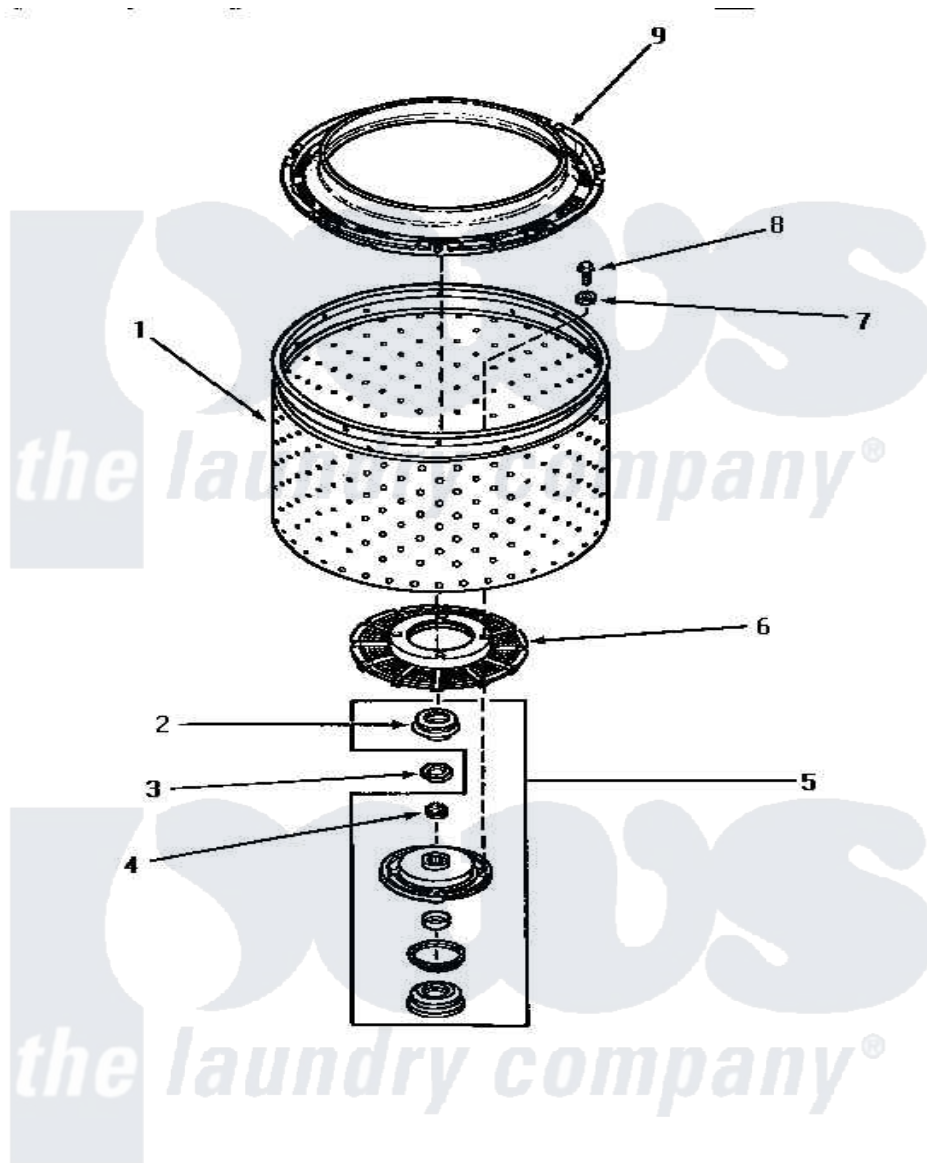

# Amana NA4821 06 - CLOTHES GUARD/WASHTUB/LINT FILTER & HUB

## CLOTHES GUARD, WASHTUB, LINT FILTER AND HUB

Amana Residential Amana NA4821 Washer Parts Parts Diagram 06 - CLOTHES GUARD/WASHTUB/LINT FILTER & HUB

[Click on the part number to view part](#)

Item	Original Part Number	Replaced By	Status	Part Description
1	33296	<a href="#">39248P</a>		Wash Tub
"	33295	<a href="#">39252P</a>		Wash Tub
"	<a href="#">33245</a>			Washtub, Stainless Steel
2	Y00000000		Not Available	SEE NOTE SEAL HEAD -- (SEE PAGES 8 & 10)
3	Y29220	<a href="#">40016301</a>		Nut, Lock
4	29728	<a href="#">40008301</a>		Insert, Spline
5	495P3	<a href="#">R9900552</a>		Hub And Seal
6	32998	<a href="#">39371</a>		Filter Lin
7	<a href="#">28094</a>			Gasket
8	27202	<a href="#">W10116787</a>		Screw
9	32989	<a href="#">35035</a>		Guard, Clothes