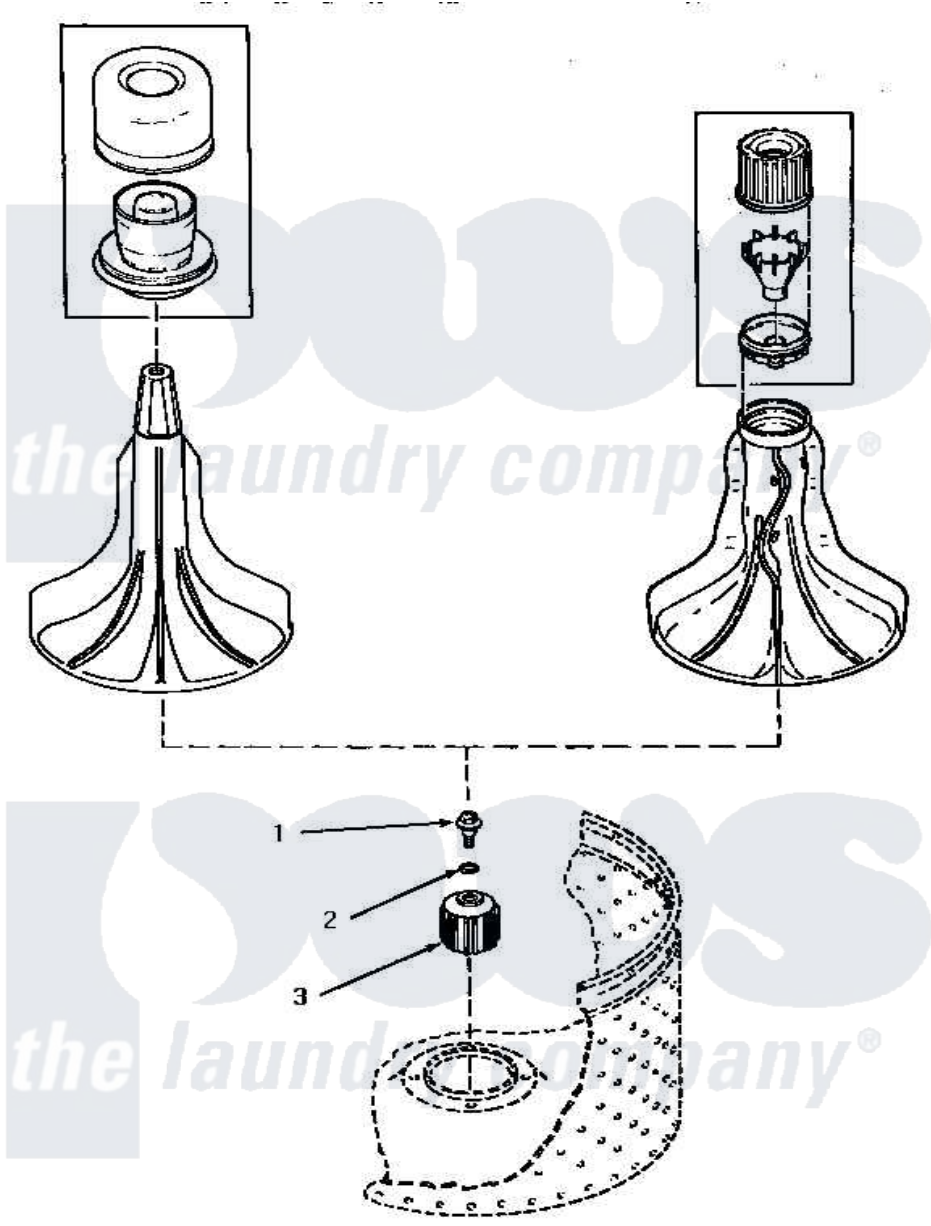

Amana NA4821 08 - DRIVE BELL (CHANGE)

Amana Residential Amana NA4821 Washer Parts Parts Diagram 08 - DRIVE BELL (CHANGE)
 Click on the part number to view part

Item	Original Part Number	Replaced By	Status	Part Description
1	34288	40065102		Screw, Shoulder 1/4
2	34289	36472		O-Ring
3	34504	R9900189		Kit, Drive Bell And Seal