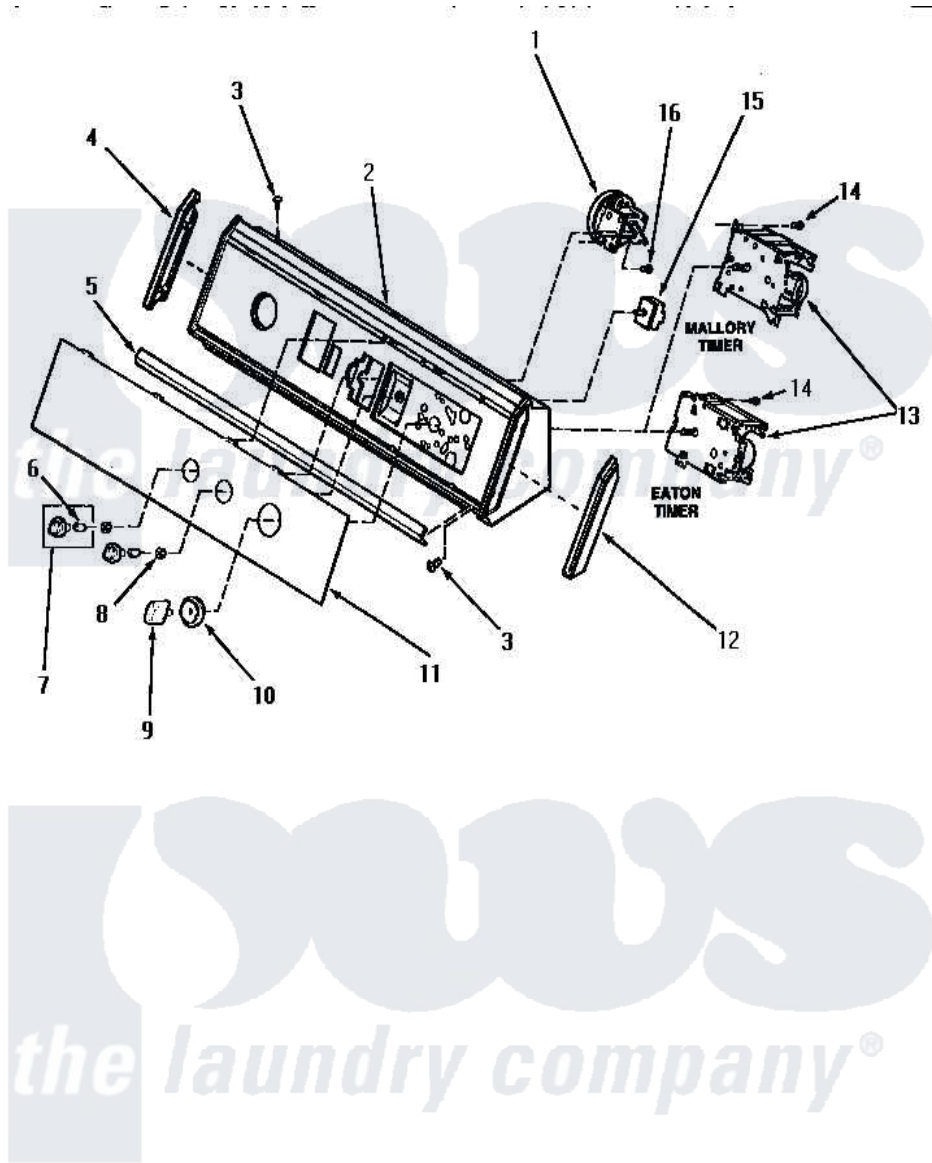

Amana NA4821 10 - GRAPHICS PANEL, CONTROL HOOD & CONTROL

GRAPHICS PANEL, CONTROL HOOD AND CONTROL

Amana [Residential Amana NA4821 Washer Parts](#) Parts Diagram 10 - GRAPHICS PANEL, CONTROL HOOD & CONTROL

[Click on the part number to view part](#)

Item	Original Part Number	Replaced By	Status	Part Description
"	NOTE:		Not Available	STARTING SN R1624440YK ORANGE PLUG 34340 WILL BE INSTALLED IN AIR INTAKE HOLE OF BACK FLOW PREVENTER 27118. IT IS NOT RECOMMENDED AIR INTAKE HOLE BE PLUGGED O
1	31266			Switch, Pressure-Rotary
2	31735		Not Available	ASSY, CONTROL HOOD
3	31752		Not Available	SCREW, No.8ABX3/4 POZIDRI
4	31249		Not Available	CAP, END-L.H.-CHROME
6	10519		Not Available	RETAINER
7	31286		Not Available	ASSY, KNOB-ROTARY-BLK/O
8	57584		Not Available	NUT
9	31281			Assembly, Knob-Timer-Black
10	31279			Assembly, Timer Skirt And Ring

11	32667	Not Available	PANEL, GRAPHIC
12	31248		Cap, End-RH-Chrome
13	31239	31239P	Timer 3 Cycle Package
14	23962	W10116760	Screw
15	28118	Not Available	SWITCH, WATER TEMPERATURE
16	31260		Screw, No.8 X 3/8 Ind H