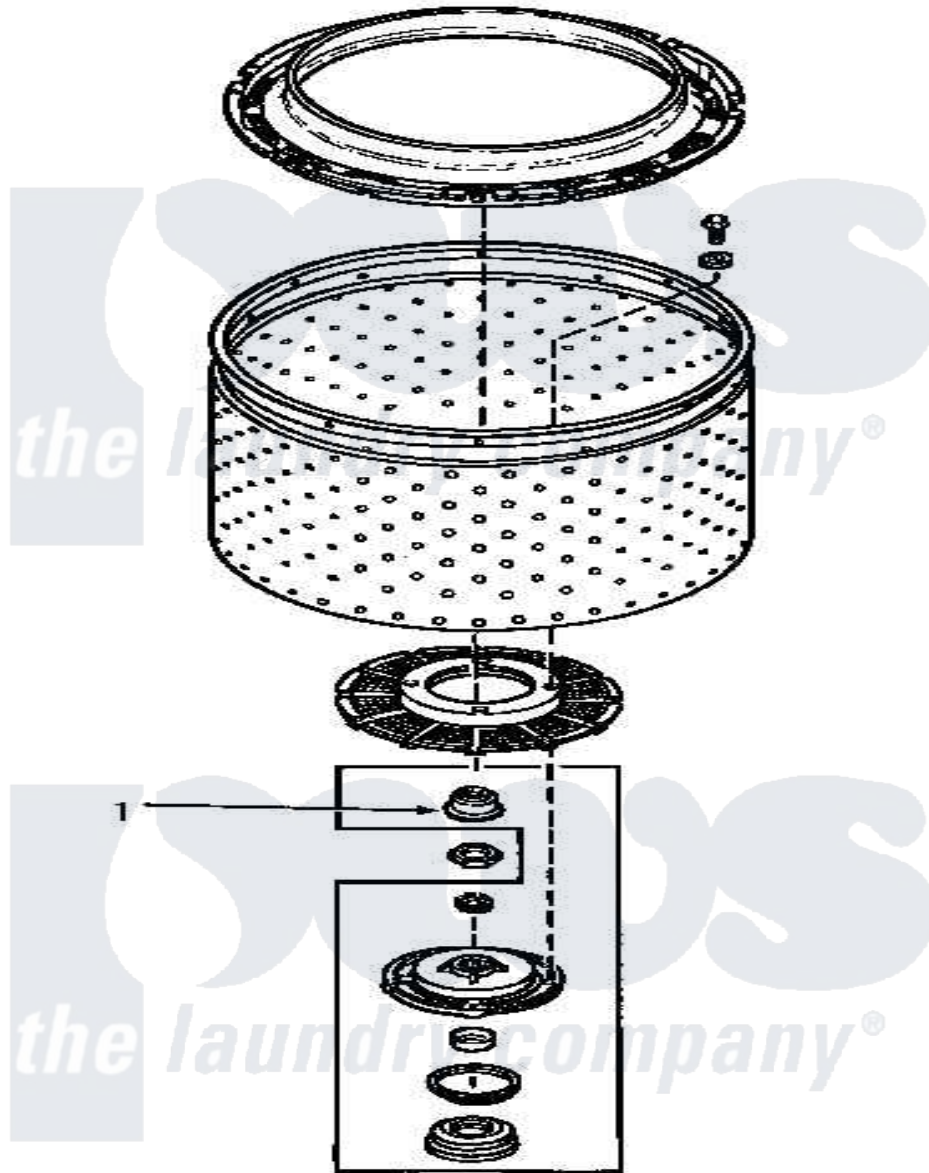

# Amana NA4821 11 - HUB AND TRANSMISSION TUBE SEAL (CHANGE)

Amana [Residential Amana NA4821 Washer Parts](#) Parts Diagram 11 - HUB AND TRANSMISSION TUBE SEAL (CHANGE)

[Click on the part number to view part](#)

Item	Original Part Number	Replaced By	Status	Part Description
1	34184	<a href="#">R9900189</a>		Kit, Drive Bell And Seal