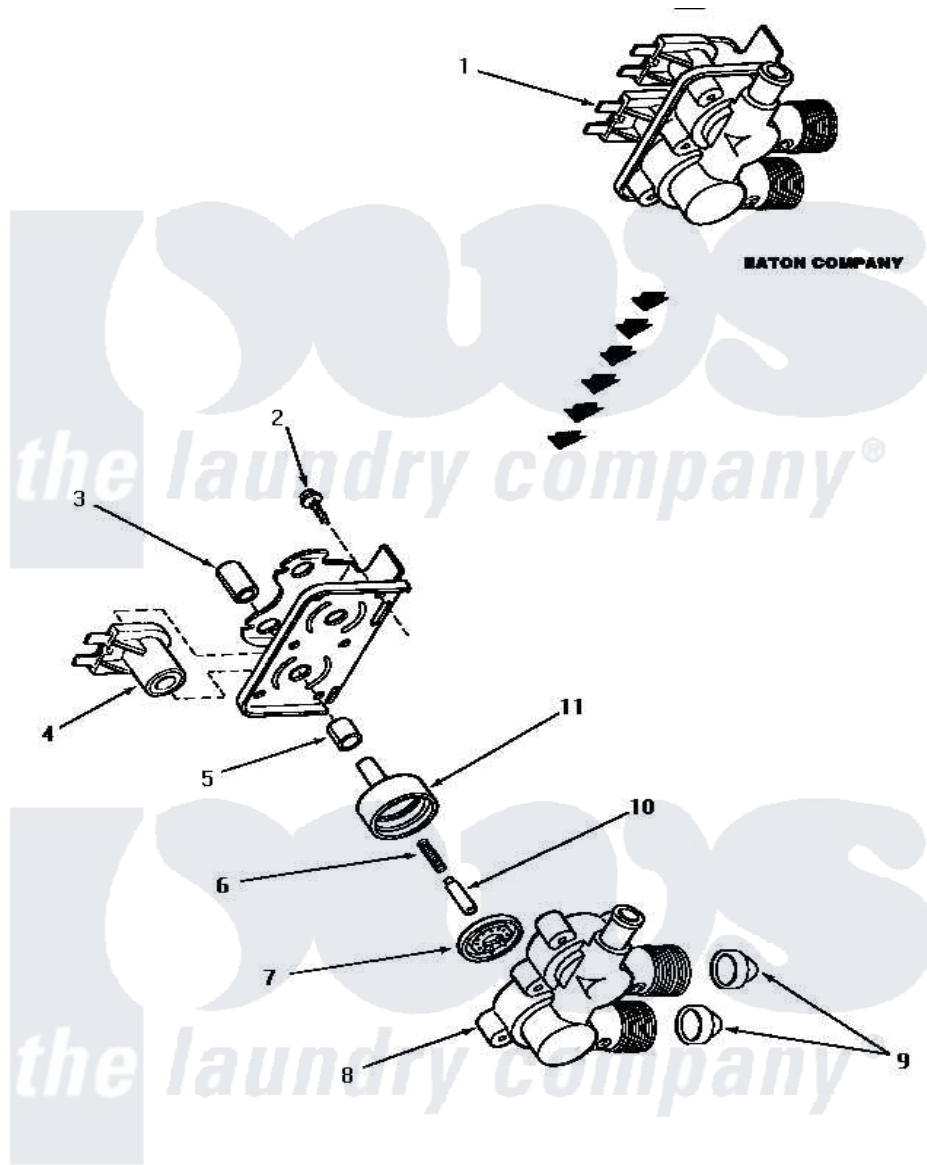

Amana NA4821 14 - MIXING VALVE ASSY (EATON COMPANY)

MIXING VALVE ASSEMBLY (Eaton Company)

Amana [Residential Amana NA4821 Washer Parts](#) Parts Diagram 14 - MIXING VALVE ASSY (EATON COMPANY)

[Click on the part number to view part](#)

Item	Original Part Number	Replaced By	Status	Part Description
1	33930			Valve, Mixing
2	25817C		Not Available	SCREW
3	24128		Not Available	SLEEVE, LONG
4	33930A	33930		Valve, Mixing
5	24129		Not Available	SLEEVE, SHORT
6	24131		Not Available	SPRING
7	24134		Not Available	DIAPHRAGM
8	Y24159	33930		Valve, Mixing
9	24122	22002960		Strainer, Washer Inlet
10	24132		Not Available	ARMATURE
11	24130			Guide, Armature