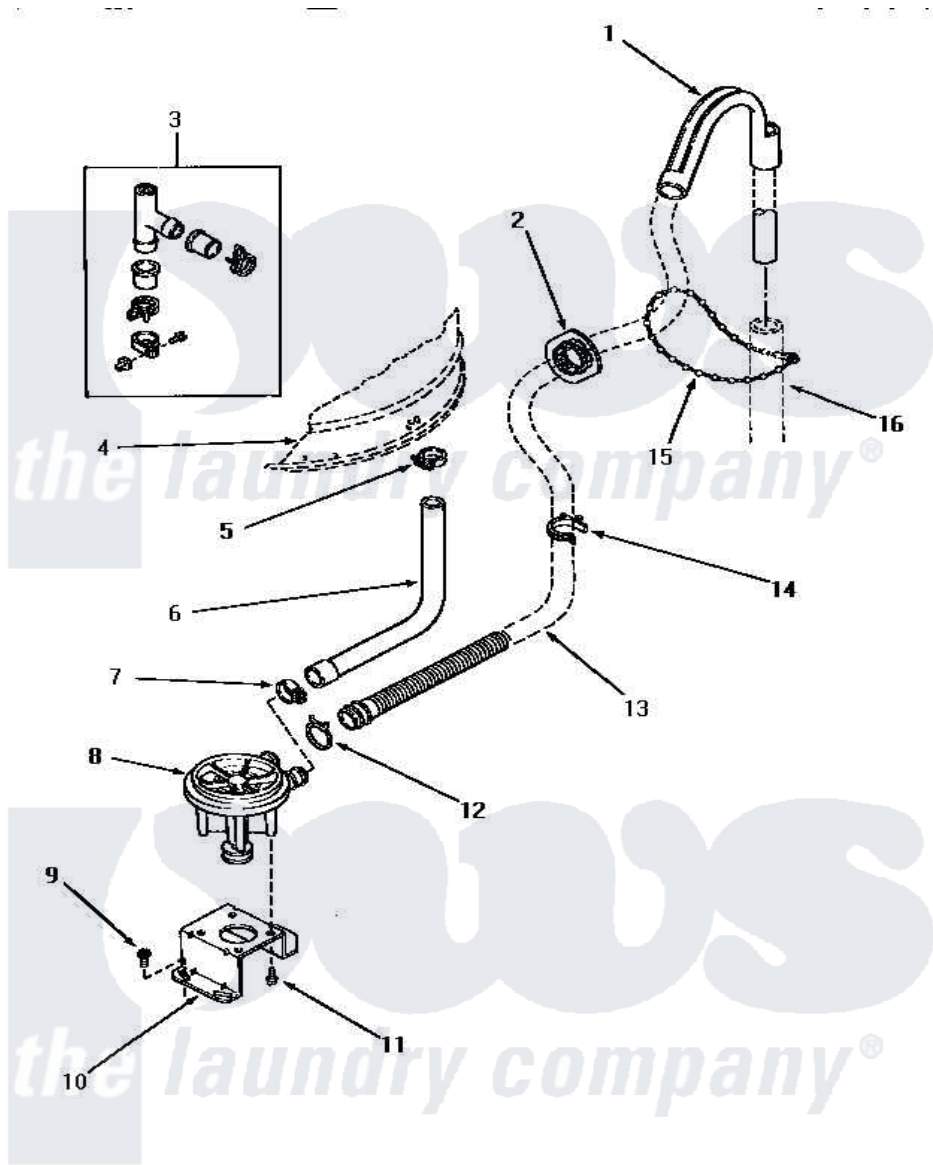

Amana NA4821 17 - PUMP ASSY/BRKT/HOSES & SIPHON BREAK KIT

PUMP ASSEMBLY, BRACKET, HOSES AND SIPHON BREAK KIT

Amana [Residential Amana NA4821 Washer Parts](#) Parts Diagram 17 - PUMP ASSY/BRKT/HOSES & SIPHON BREAK KIT

[Click on the part number to view part](#)

Item	Original Part Number	Replaced By	Status	Part Description
1	33615	22003814		Retainer, Drain Hose
2	32219			Relief, Strain
3	386P3	76660		Break-Sphn
4	Y00000000		Not Available	SEE NOTE OUTER TUB
5	32616		Not Available	(CLAMP HOSE)
6	27160		Not Available	HOSE, TUB TO PUMP-DRAIN
7	27153	285655		Clamp, Hose
8	31969			Assembly, Pump NA
9	Y31645	27001200		Screw
10	27105			Bracket, Pump Mounting
11	31098			Screw, 10-10 5/8 Unslot
12	33748	285655		Clamp, Hose
13	33613	39953		Hose- Drai
14	34321		Not Available	CLAMP, HOSE-PLASTIC
15	33489	8539404		Tie-Wire
16	Y00000000		Not Available	SEE NOTE STANDPIPE