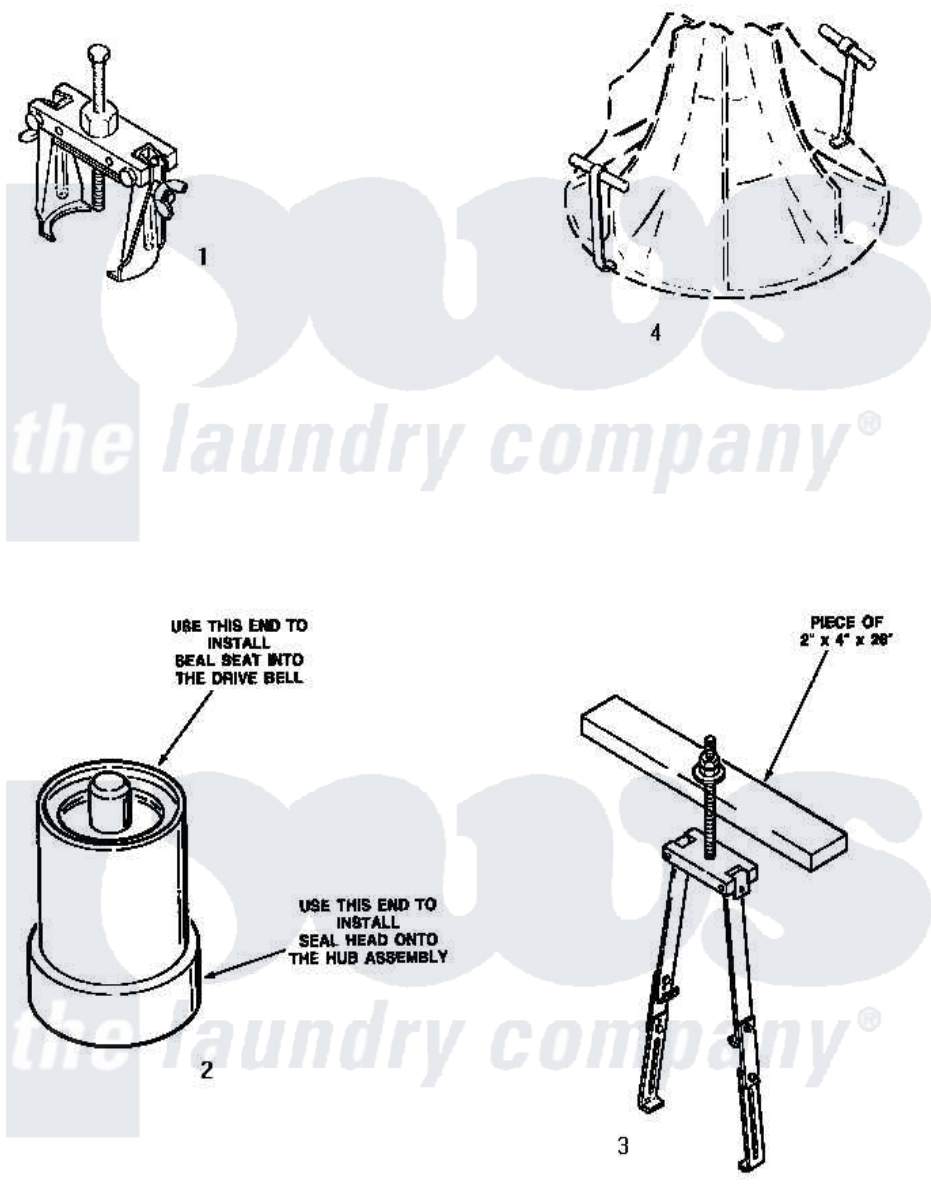

Amana NA4821 19 - SPECIAL TOOLS

Amana [Residential Amana NA4821 Washer Parts](#) Parts Diagram 19 - SPECIAL TOOLS
 Click on the part number to view part

| Item | Original Part Number | Replaced By | Status | Part Description |
|------|------------------------|-----------------------|---------------|----------------------------------|
| 1 | 253P4 | 294P4 | | Bell Tool |
| 2 | 255P4 | | Not Available | TOOL,SEAL INSTALLING |
| 3 | 256P4P | | Not Available | ASSY,AGITATOR PULLER xREPLACE |
| 4 | 254P4P | | | Agitator Hooks |