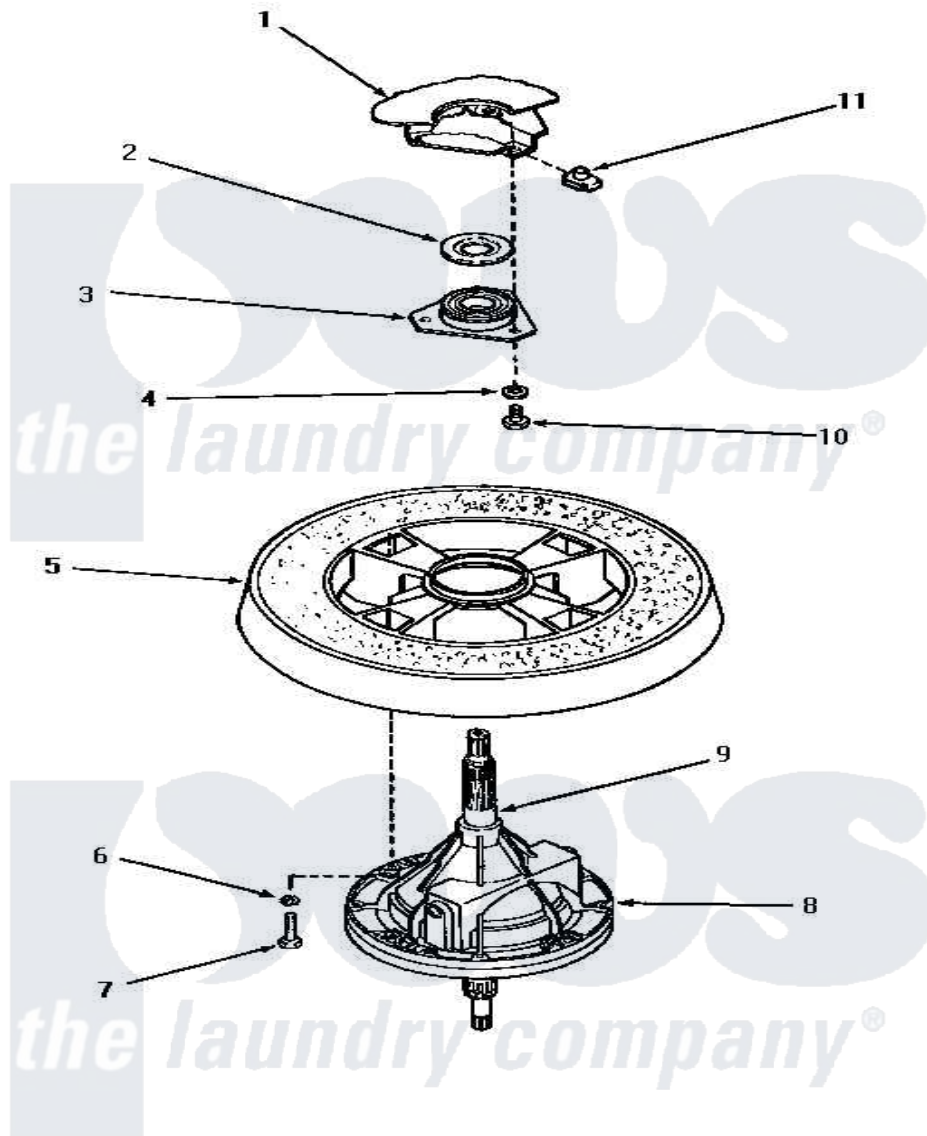

Amana NA4821 20 - TRANSMISSION ASSY & BALANCE RING

TRANSMISSION ASSEMBLY AND BALANCE RING

Amana [Residential Amana NA4821 Washer Parts](#) Parts Diagram 20 - TRANSMISSION ASSY & BALANCE RING
 Click on the part number to view part

Item	Original Part Number	Replaced By	Status	Part Description
1	Y00000000		Not Available	SEE NOTE OUTER TUB
2	27187			Flinger
3	27182	40004201P		Main Bearing Assembly
4	04366			Lockwasher, 5/16intshkp
5	27143		Not Available	BALANCE RING
6	02431			Lockwasher, 1/4 Ext Shk
7	27200		Not Available	CAP SCREW
8	33227	33227P		Assembly- Tran
9	27604P			Never-Seeze 1 Oz Tube
10	01355		Not Available	SCREW
11	27222			Nut, Retainer 5/16-18