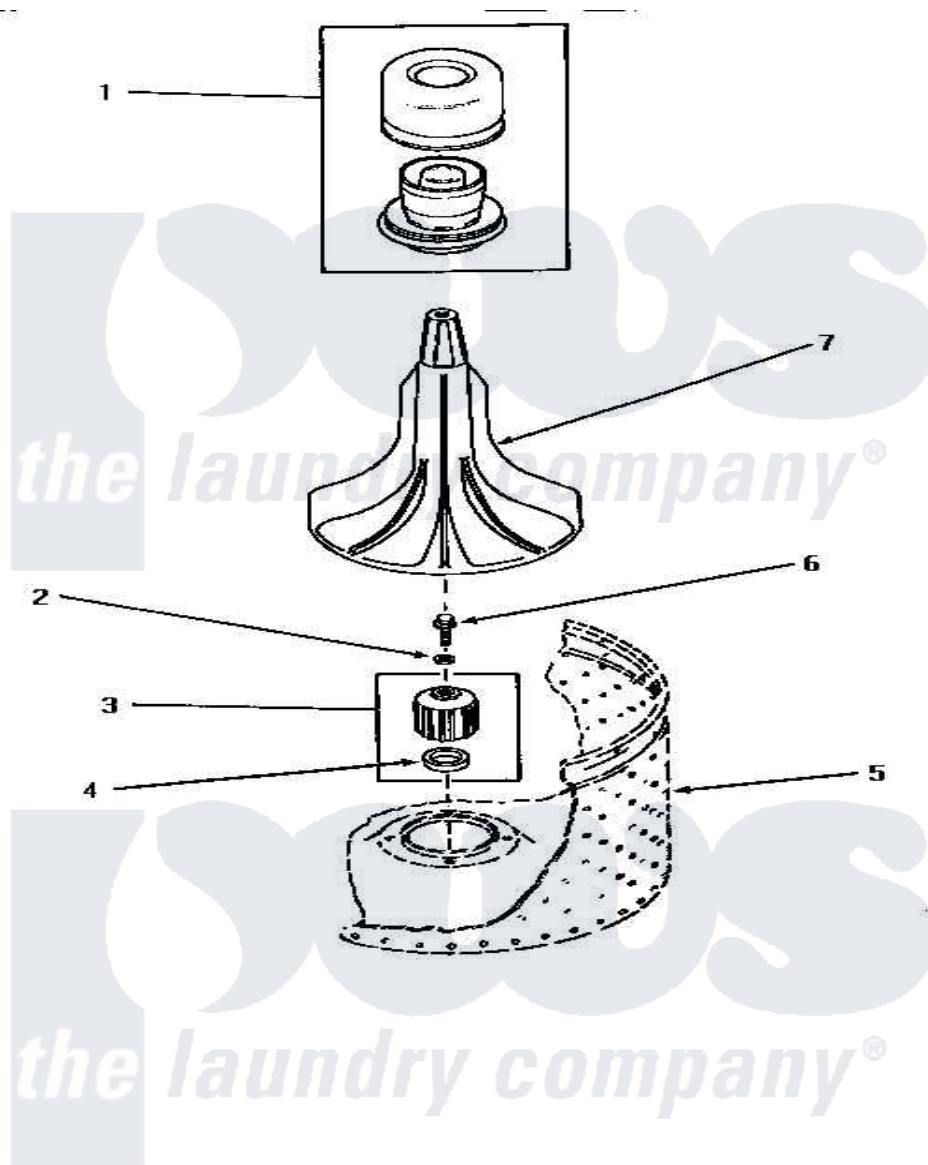

Amana NA5320 03 - AGITATOR, DRIVE BELL & SEAL KIT

AGITATOR, DRIVE BELL AND SEAL KIT

Amana [Residential Amana NA5320 Washer Parts](#) Parts Diagram 03 - AGITATOR, DRIVE BELL & SEAL KIT
 Click on the part number to view part

Item	Original Part Number	Replaced By	Status	Part Description
1	30857	33510		Assembly, Dispenser-Fabric
2	30853		Not Available	SEAL
3	30071P	R9900189		Kit, Drive Bell And Seal
4	Y00000000		Not Available	SEE NOTE SEAL SEAT
5	Y00000000		Not Available	SEE NOTE WASHTUB
6	30852			Screw, No.8-1/4 X 20 X 3/
7	30855	40000501W		Agitator, Flex Vane
NI	442P3	R9900189		Kit, Drive Bell And Seal