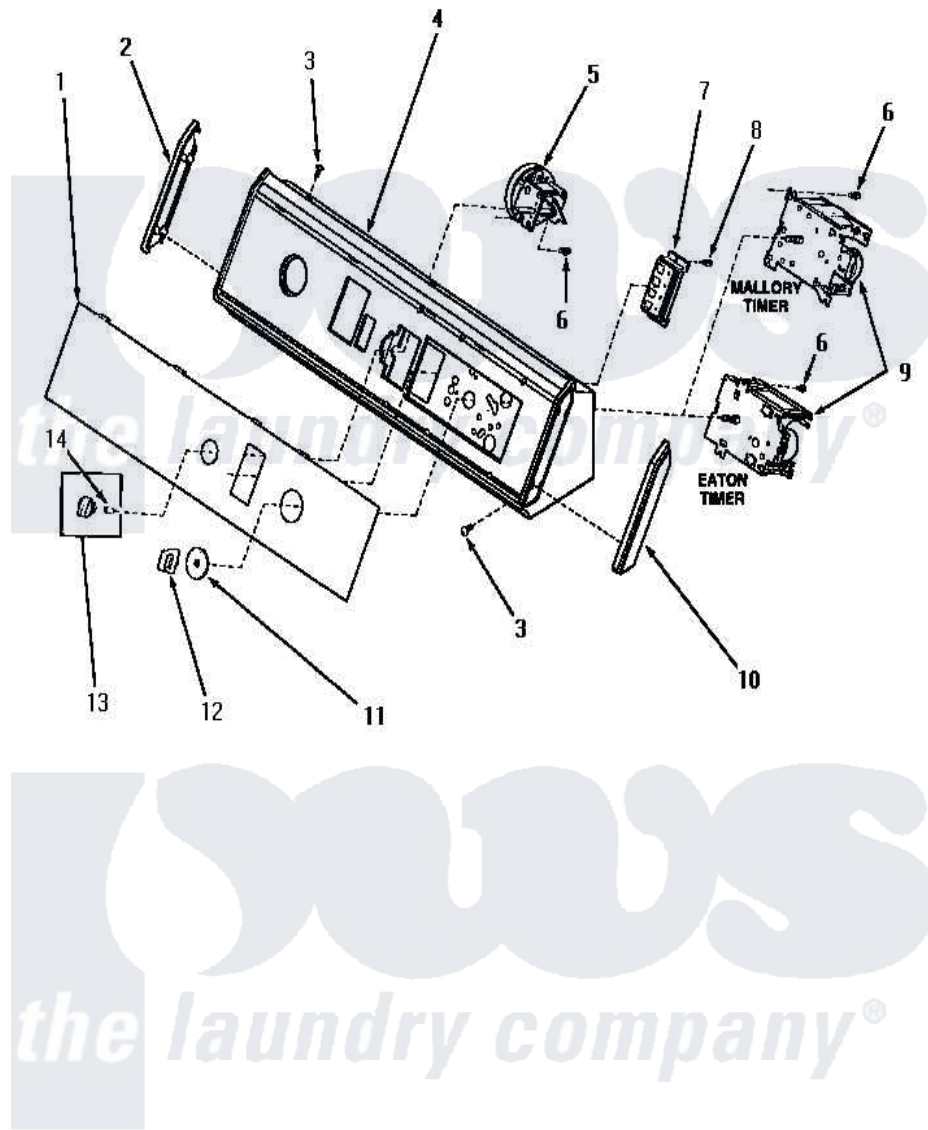

# Amana NA5320 07 - GRAPHIC PANEL, CONTROL HOOD & CONTROLS

## GRAPHIC PANEL, CONTROL HOOD AND CONTROLS

Amana [Residential Amana NA5320 Washer Parts](#) Parts Diagram 07 - GRAPHIC PANEL, CONTROL HOOD & CONTROLS

[Click on the part number to view part](#)

Item	Original Part Number	Replaced By	Status	Part Description
"	NOTE:		Not Available	SIPHON BREAK KIT MUST BE INSTALLED IN DRAIN HOSE IF THE DRAIN RECEPTACLE IS LOWER THAN THE CABINET TOP OF THE WASHER.
1	31199		Not Available	PANEL, GRAPHIC
2	31249		Not Available	CAP, END-L.H.-CHROME
3	31752		Not Available	SCREW, No.8ABX3/4 POZIDRI
4	<a href="#">31810</a>			AssemBly, Hood And Mounting B
5	<a href="#">31266</a>			Switch, Pressure-Rotary
6	23962	<a href="#">W10116760</a>		Screw
7	<a href="#">31332</a>			Assembly, Switch And CoverTE
8	52150	<a href="#">489464</a>		Screw
9	31239	<a href="#">31239P</a>		Timer 3 Cycle Package
10	<a href="#">31248</a>			Cap, End-RH-Chrome

11	<a href="#">Y31503</a>		Assembly, Timer Skirt
12	<a href="#">31281</a>		Assembly, Knob-Timer-Black
13	31287	Not Available	ASSY,KNOB-ROTARY-BLK/B
14	10519	Not Available	RETAINER