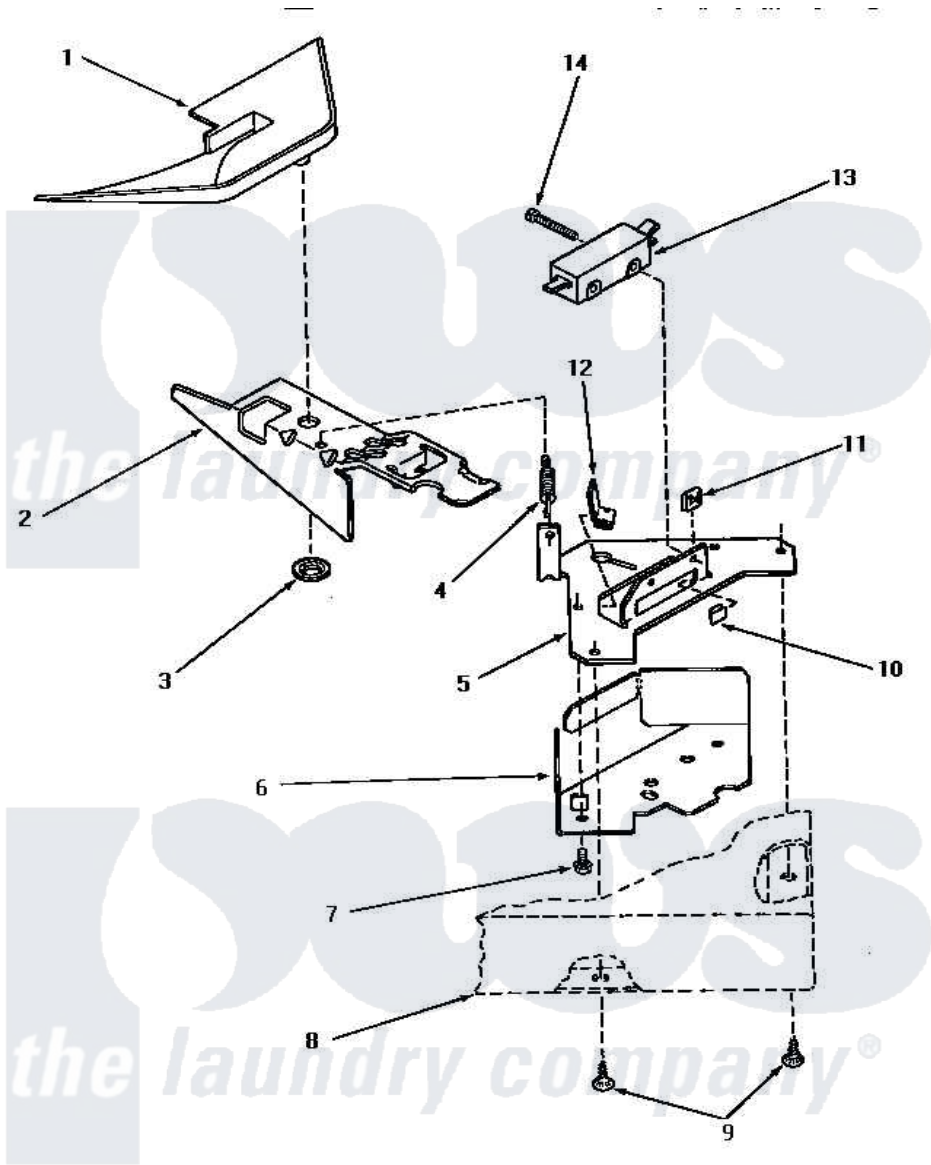

Amana NA5320 10 - LOADING DOOR SWITCH & BRACKET ASSY

LOADING DOOR SWITCH AND BRACKET ASSEMBLY

Amana [Residential Amana NA5320 Washer Parts](#) Parts Diagram 10 - LOADING DOOR SWITCH & BRACKET ASSY
 Click on the part number to view part

Item	Original Part Number	Replaced By	Status	Part Description
1	29042		Not Available	SHIELD,LID SWITCH
2	27602			Lever, Out-Of-Bal Switch
3	29043			Nut, Push
4	27603			Spring, Switch Lever
5	27250		Not Available	BRACKET,OUT-OF-BAL SWI
6	33086		Not Available	ENCLOSURE,LID SWITCH
7	23222	3177991		Screw
8	Y00000000		Not Available	SEE NOTE CABINET TOP
9	28193			Screw, 8-1/2 Tapping W/
10	27610			Clip, U
11	27248		Not Available	NUT,SPEED U-TYPE
12	Y27837			Clip, Speed-"U" Type
13	27249		Not Available	SWITCH
14	Q6516		Not Available	SCREW,6-32 X 1 ROUND H