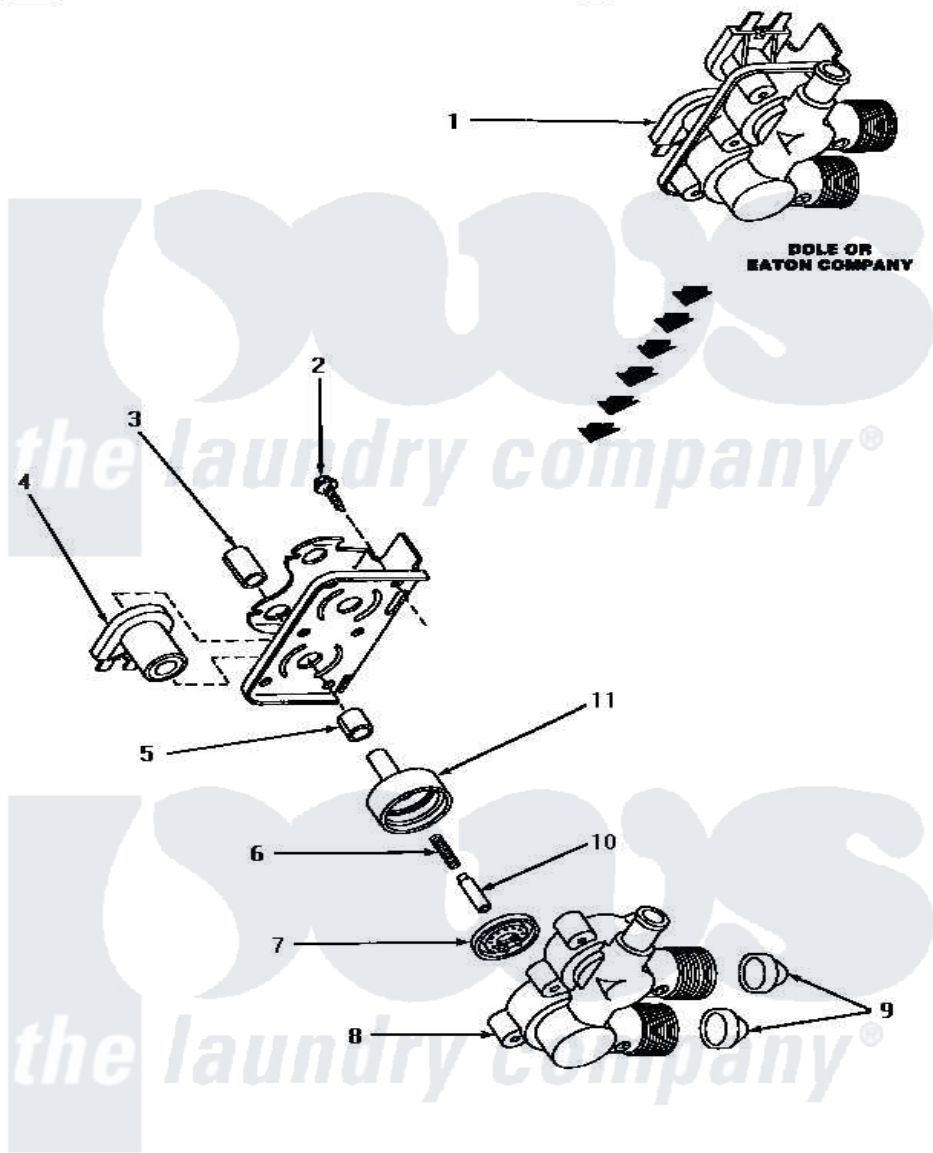

Amana NA5320 11 - MIXING VALVE ASSY

**MIXING VALVE ASSEMBLY
(Dole or Eaton Company)**

Amana [Residential Amana NA5320 Washer Parts](#) Parts Diagram 11 - MIXING VALVE ASSY
[Click on the part number to view part](#)

Item	Original Part Number	Replaced By	Status	Part Description
1	27156	33930		Valve, Mixing
2	25817C		Not Available	SCREW
3	24128		Not Available	SLEEVE, LONG
4	24126	33930		Valve, Mixing
5	24129		Not Available	SLEEVE, SHORT
6	24131		Not Available	SPRING
7	24134		Not Available	DIAPHRAGM
8	Y24159	33930		Valve, Mixing
9	24122	22002960		Strainer, Washer Inlet
10	24132		Not Available	ARMATURE
11	24130			Guide, Armature