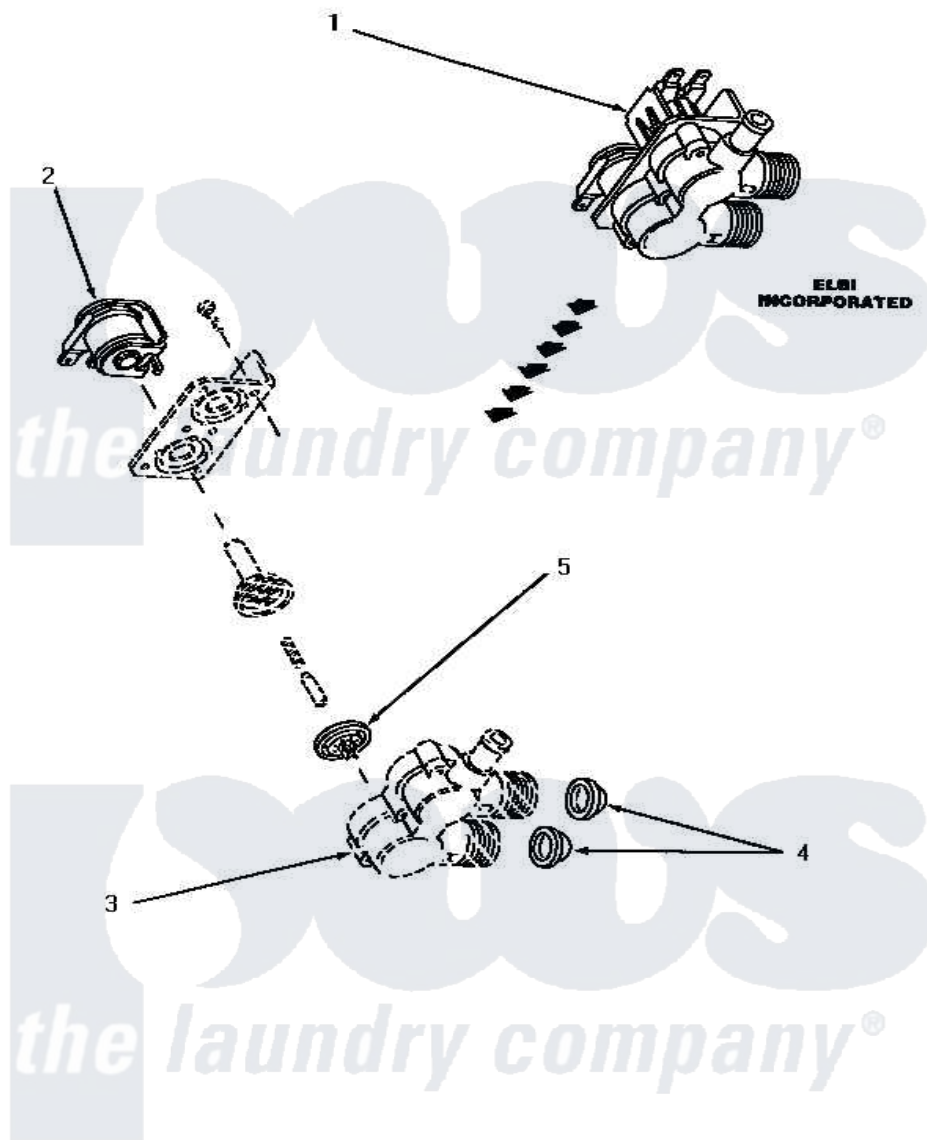

Amana NA5320 12 - MIXING VALVE ASSY

MIXING VALVE ASSEMBLY (Elbi Incorporated)

Amana [Residential Amana NA5320 Washer Parts](#) Parts Diagram 12 - MIXING VALVE ASSY
 Click on the part number to view part

Item	Original Part Number	Replaced By	Status	Part Description
1	27156	33930		Valve, Mixing
2	33084		Not Available	SOLENOID,MIXING VALVE
3	Y00000000		Not Available	SEE NOTE VALVE BODY -- (RED)
4	24122	22002960		Strainer, Washer Inlet
5	33079		Not Available	DIAPHRAM,MIXING VALVE-