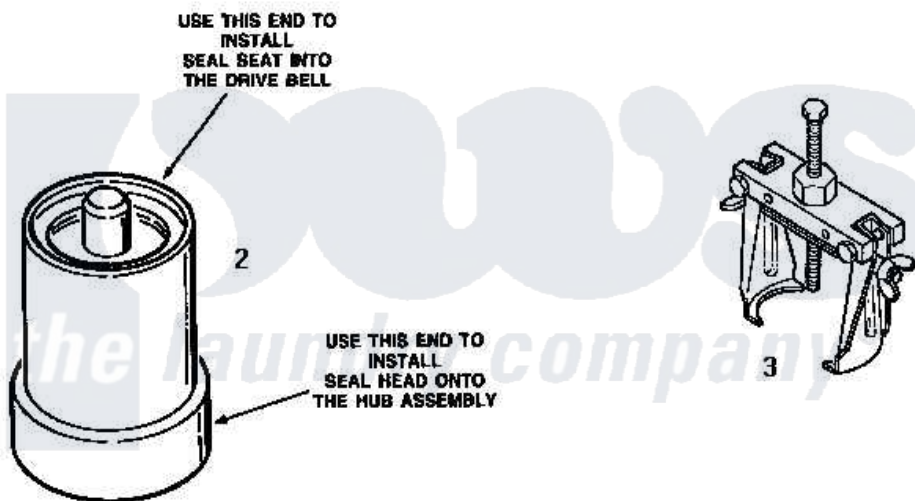

Amana NA5320 18 - SPECIAL TOOLS

the laundry company[®]

Amana [Residential Amana NA5320 Washer Parts](#) Parts Diagram 18 - SPECIAL TOOLS
 Click on the part number to view part

Item	Original Part Number	Replaced By	Status	Part Description
1	254P4P			Agitator Hooks
2	255P4		Not Available	TOOL,SEAL INSTALLING
3	253P4	294P4		Bell Tool