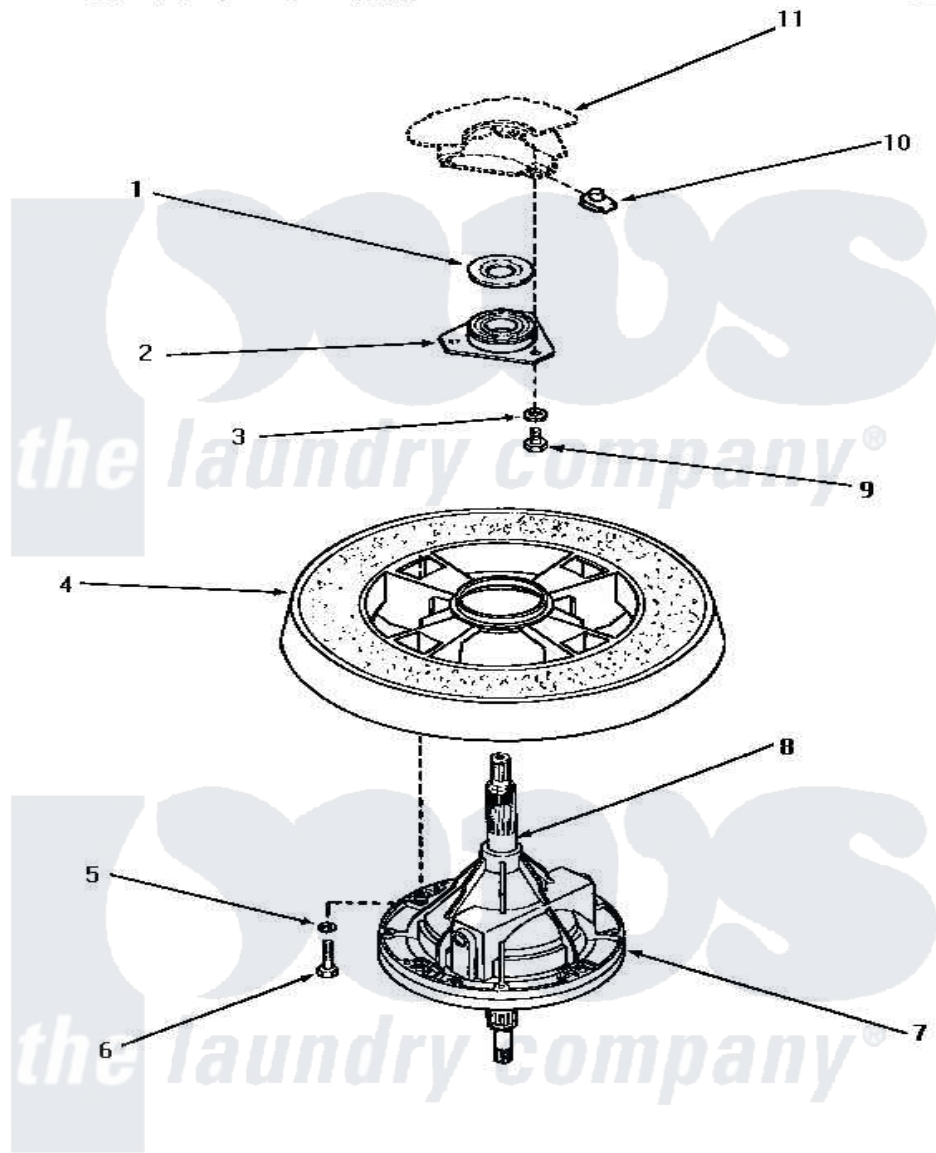

Amana NA5320 19 - TRANSMISSION ASSY & BALANCE RING

TRANSMISSION ASSEMBLY AND BALANCE RING

Amana Residential Amana NA5320 Washer Parts Parts Diagram 19 - TRANSMISSION ASSY & BALANCE RING
 Click on the part number to view part

Item	Original Part Number	Replaced By	Status	Part Description
1	27187			Flinger
2	27182	40004201P		Main Bearing Assembly
3	04366			Lockwasher, 5/16intshkp
4	Y29117		Not Available	ASSY,BALANCE RING-COMPL
5	02431			Lockwasher, 1/4 Ext Shk
6	27200		Not Available	CAP SCREW
7	33227	33227P		Assembly- Tran
8	27604P			Never-Seeze 1 Oz Tube
9	01355		Not Available	SCREW
10	27222			Nut, Retainer 5/16-18
11	Y00000000		Not Available	SEE NOTE OUTER TUB