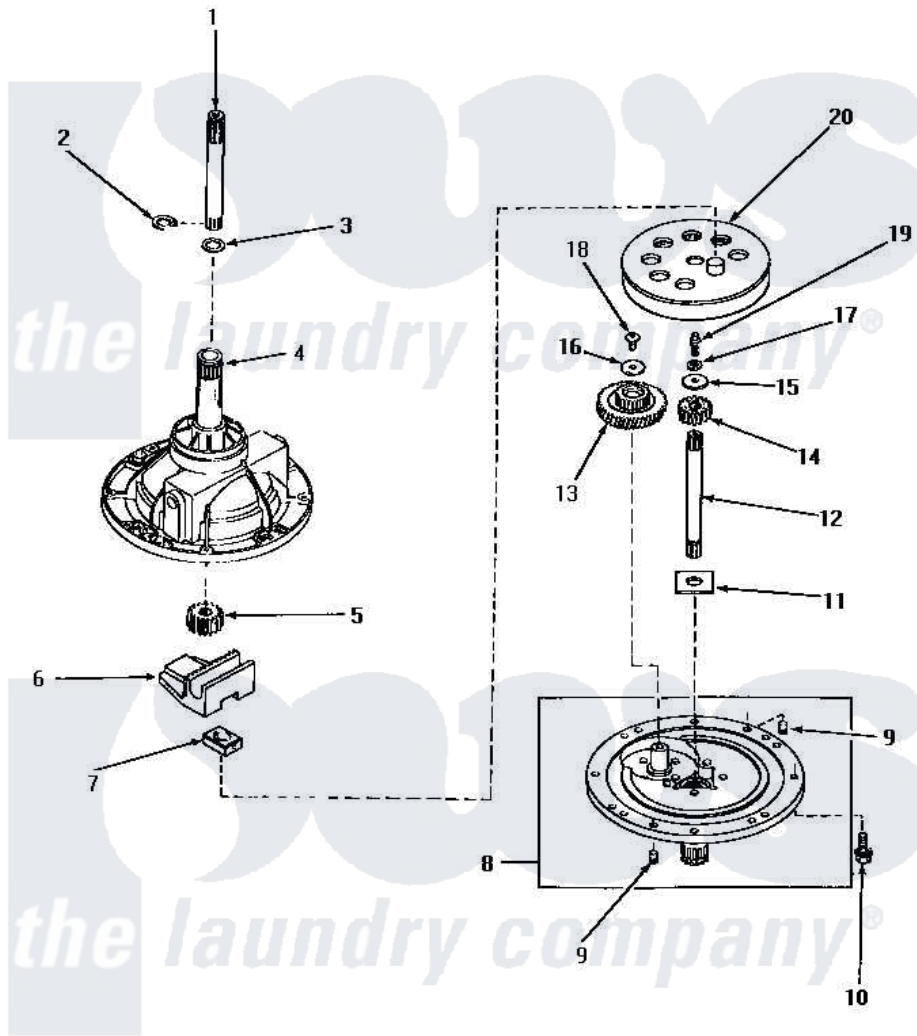

Amana NA5321 01 - 30978 TRANSMISSION ASSY COMPONENTS

COMPONENTS FOR 30978 TRANSMISSION ASSEMBLY

Amana [Residential Amana NA5321 Washer Parts](#) Parts Diagram 01 - 30978 TRANSMISSION ASSY COMPONENTS

[Click on the part number to view part](#)

Item	Original Part Number	Replaced By	Status	Part Description
1	29134	Y36570		Shaft, Output
2	27197			Ring, Retaining
3	20212	35092		Washer, 3628id X 1.00 X .056
4	30037		Not Available	ASSY, TRANSMISSION CASExREPLACE
5	27003			Pinion, Agitator
6	Y31526			Rack
7	26493			Slide
8	30945		Not Available	ASSY, TRANSMISSION COVExREPLACE
9	27172			Pin, Dowel
10	31709		Not Available	SCREW, 1/4-20X1 HX SER/
11	27016			Washer
12	27081	27081P		Shaft Input Package
13	29161			Gear, Reduction
14	Y29160			Pinion, Drive
15	26509	40041501		Washer

16	29260	Not Available	WASHER
17	21456		Lockwasher, 1/4 Intshkp
18	29273		Screw, 1/4-20 X 3/8
19	27030	Not Available	SCREW, 1/4-20 SPECIAL
20	26577		Assembly, Gear And Stud
NI	28434P	Not Available	LOCTITE
"	27243P		Oil, CW Transmission F-