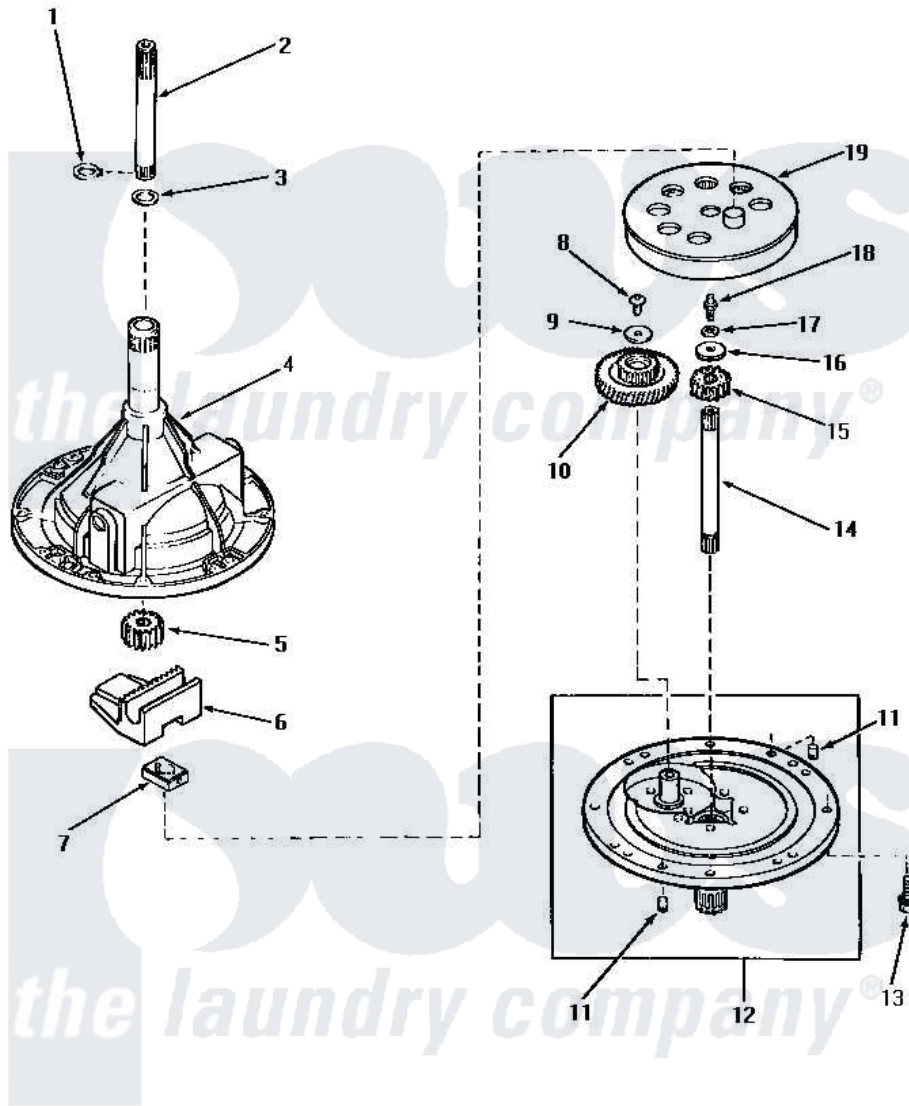

Amana NA5321 02 - 33227 TRANSMISSION ASSY COMPONENTS

COMPONENTS FOR 33227 TRANSMISSION ASSEMBLY

Amana [Residential Amana NA5321 Washer Parts](#) Parts Diagram 02 - 33227 TRANSMISSION ASSY COMPONENTS
 Click on the part number to view part

Item	Original Part Number	Replaced By	Status	Part Description
1	27197			Ring, Retaining
2	29134	Y36570		Shaft, Output
3	20212	35092		Washer, 3628id X 1.00 X .056
4	33223		Not Available	ASSY, TRANSMISSION CASE
5	27003			Pinion, Agitator
6	Y31526			Rack
7	26493			Slide
8	29273			Screw, 1/4-20 X 3/8
9	29260		Not Available	WASHER
10	29161			Gear, Reduction
11	27172			Pin, Dowel
12	33214		Not Available	TRANSMISSION COVER ASSEMBLY
13	32814		Not Available	SCREW, 1/4-20X7/8 SERRA
14	27081	27081P		Shaft Input Package
15	Y29160			Pinion, Drive
16	26509	40041501		Washer

17	21456		Lockwasher, 1/4 Intshkp
18	27030	Not Available	SCREW, 1/4-20 SPECIAL
19	26577		Assembly, Gear And Stud
NI	27243P		Oil, CW Transmission F-
"	28434P	Not Available	LOCTITE