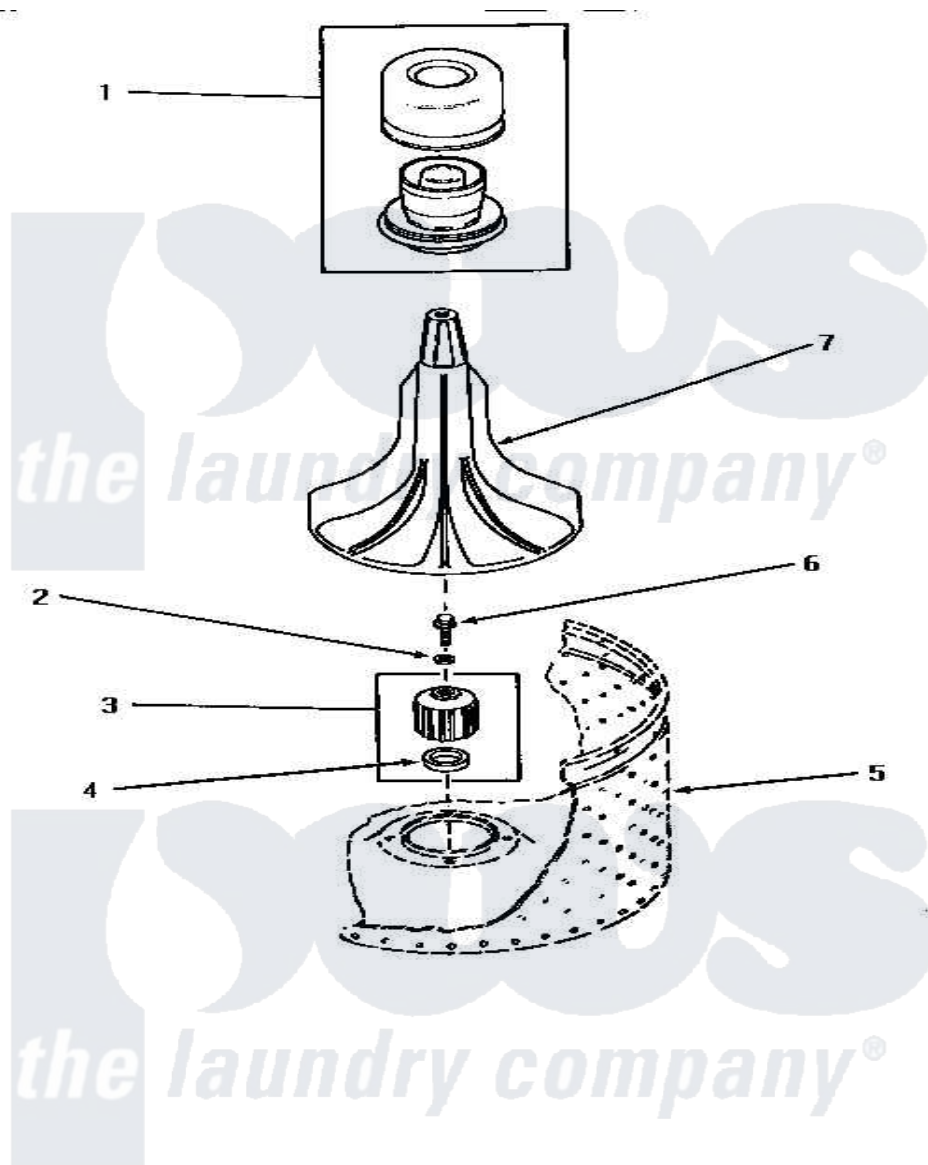

# Amana NA5321 03 - AGITATOR, DRIVE BELL & SEAL KIT

## AGITATOR, DRIVE BELL AND SEAL KIT

Amana [Residential Amana NA5321 Washer Parts](#) Parts Diagram 03 - AGITATOR, DRIVE BELL & SEAL KIT  
 Click on the part number to view part

Item	Original Part Number	Replaced By	Status	Part Description
1	30857	<a href="#">33510</a>		Assembly, Dispenser-Fabric
2	30853		Not Available	SEAL
3	30071P	<a href="#">R9900189</a>		Kit, Drive Bell And Seal
4	Y00000000		Not Available	SEE NOTE SEAL SEAT
5	Y00000000		Not Available	SEE NOTE WASHTUB
6	<a href="#">30852</a>			Screw, No.8-1/4 X 20 X 3/
7	30855	<a href="#">40000501W</a>		Agitator, Flex Vane
NI	442P3	<a href="#">R9900189</a>		Kit, Drive Bell And Seal