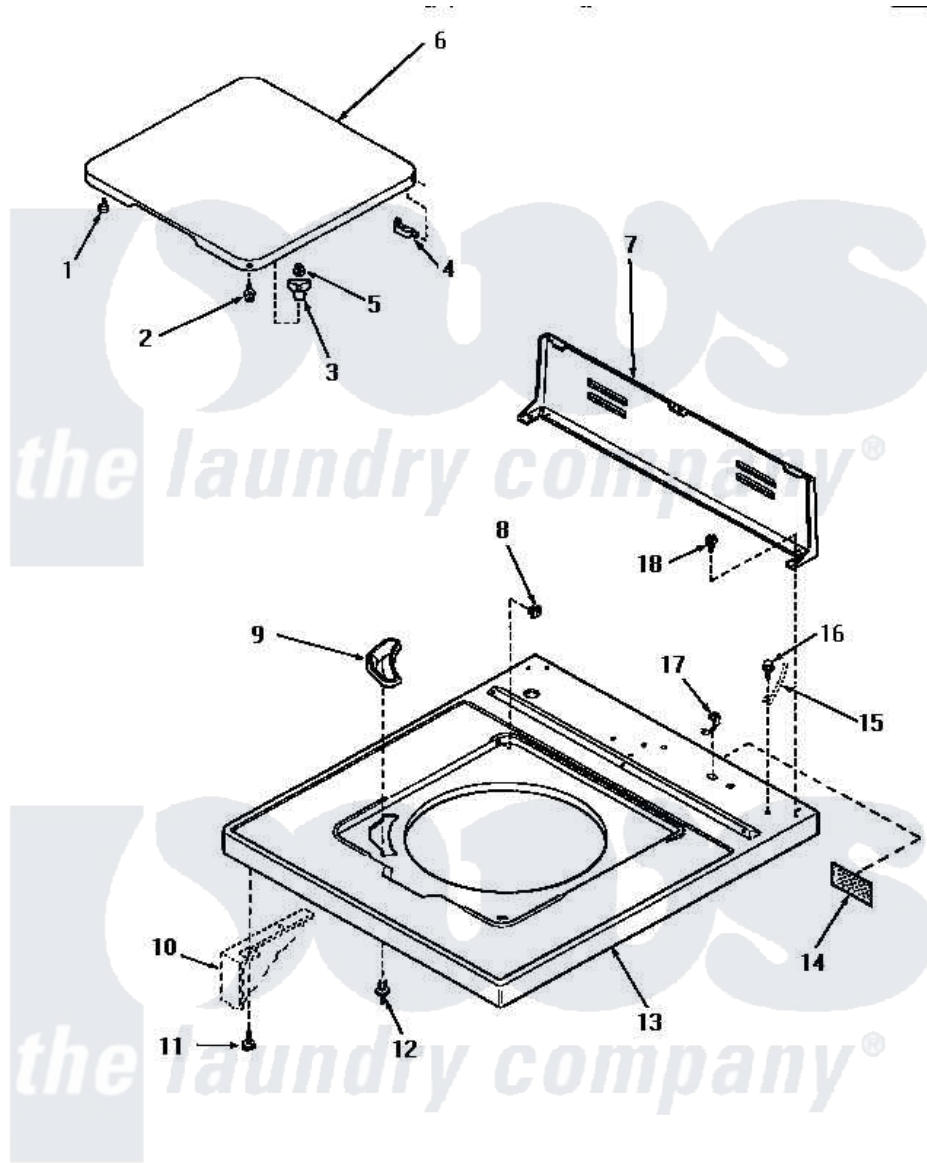

Amana NA5321 05 - CAB TOP/LOADING DR & CTRL HOOD REAR PAN

CABINET TOP, LOADING DOOR AND CONTROL HOOD REAR PANEL

Amana Residential Amana NA5321 Washer Parts Parts Diagram 05 - CAB TOP/LOADING DR & CTRL HOOD REAR PAN

[Click on the part number to view part](#)

Item	Original Part Number	Replaced By	Status	Part Description
1	32507	40038001		Bumper
2	27203		Not Available	ASSY,SCREW & WASHER
3	27149			Catch, Lid Switch
4	27626		Not Available	HINGE,HIDDEN
5	21752			Nut, 8-32 Hex Brilock
6	31315W		Not Available	LOADING DOOR, WHITE
"	31315L		Not Available	LOADING DOOR, ALMOND
"	31315H		Not Available	LOADING DOOR, HARVEST GOLD
7	31230		Not Available	CONTROL HOOD REAR PANEL
8	27625			Bushing
9	32786		Not Available	BLEACH DISPENSER
10	Y00000000		Not Available	SEE NOTE CABINET
11	Y31644	27001200		Screw
12	56534			Barrel, Support

13	32808L	32808LP	Assembly Top And Carton
"	32808H		Not Available
"	32808W	32808WP	CABINET TOP, HARVEST GOLD
14	24903		Not Available
15	Y00000000		Not Available
16	52909		Assembly Top And Carton
17	21903	211881	STICKER,DISCONNECT POW
18	23962	W10116760	SEE NOTE GROUND WIRE, GREEN
			Screw, 10B-16 X 1/2 HeX
			Grommet, Cord Part Not Used-Gas Models Only
			Screw