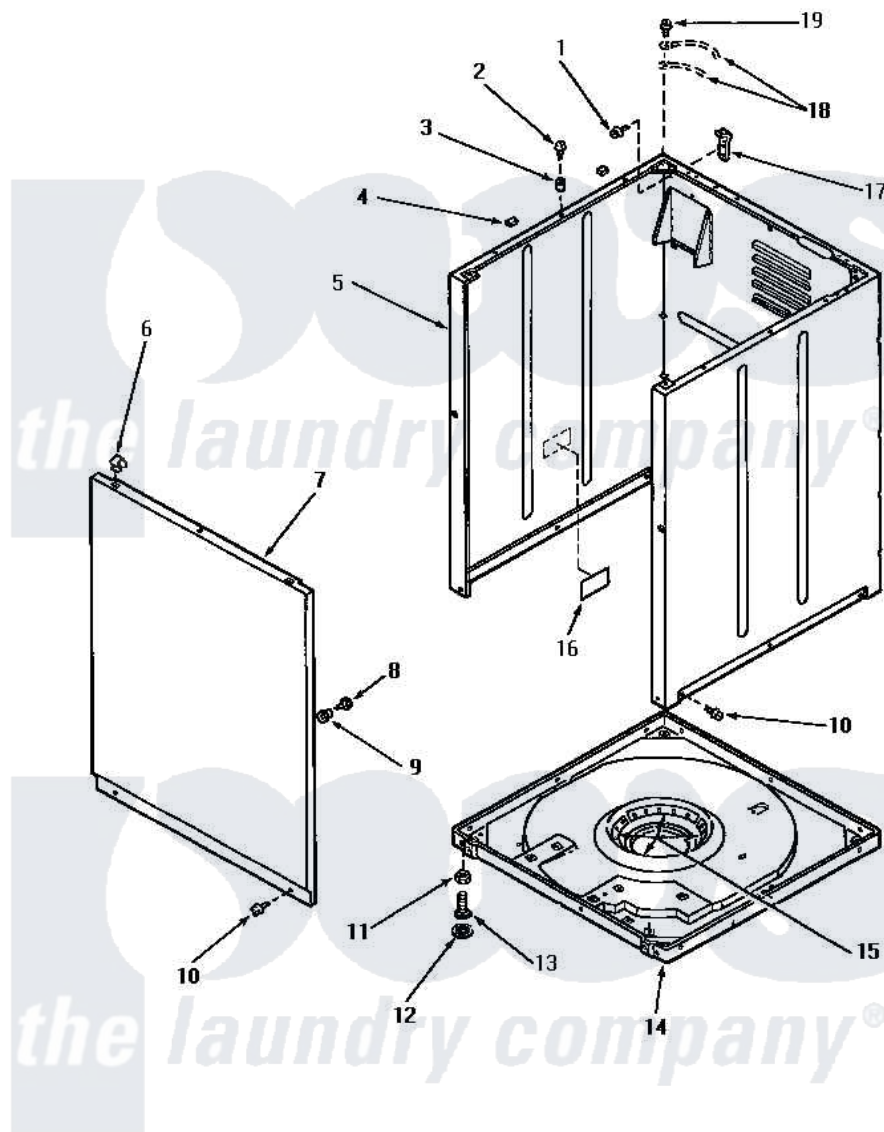

Amana NA5321 06 - FRONT PANEL, CABINET & BASE

FRONT PANEL, CABINET AND BASE

Amana Residential Amana NA5321 Washer Parts Parts Diagram 06 - FRONT PANEL, CABINET & BASE

[Click on the part number to view part](#)

Item	Original Part Number	Replaced By	Status	Part Description
1	51780	3390631		Screw, 10-16 X 3/8
2	56086	Y014874		Screw, Idler Arm And Sleeve
3	56079	505187		Locator, Panel
4	Y56128			Pad, Bumper
5	31669HP		Not Available	REPL BY 34475HP
"	31669WP	38612WP		Kit-Service
"	31669LP	38612LP		Kit Service Cabinet
6	28835	22001650		Fastener, Spring
7	32708H		Not Available	PANEL,FRONT
"	32708L	32708LP		Panel, Front
"	32708W	32708WP		Panel Front
8	32671	Y014874		Screw, Idler Arm And Sleeve
9	28102			Locator, Panel
10	27196	27001200		Screw
11	28199		Not Available	LOCKNUT
12	21749	40016001		Foot, Rubber

13	20409	22003428	Leg, Adjustable
14	31653P		Assembly, Base-Complete-G90
15	434P3	Not Available	KIT, SNUBBER PAD
16	33285	Not Available	TAPE, 1 INCH SQUARE, DBL
17	Y27103		Hinge, Hold-Down Lug
18	Y00000000	Not Available	SEE NOTE GROUND WIRES -- (GREEN)
19	56392	Not Available	SCREW, 8-18 X 3/8 TAPPI
NI	26594P		Grease, Silicone - 2 Oz Tube