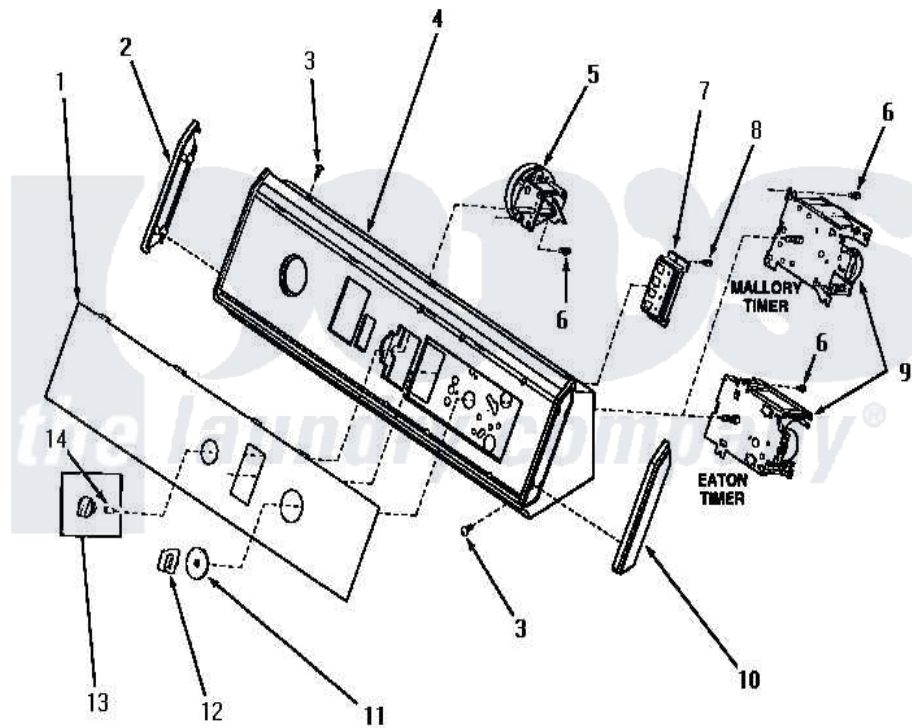

Amana NA5321 07 - GRAPHIC PANEL, CONTROL HOOD & CONTROLS

GRAPHIC PANEL, CONTROL HOOD AND CONTROLS

Amana [Residential Amana NA5321 Washer Parts](#) Parts Diagram 07 - GRAPHIC PANEL, CONTROL HOOD & CONTROLS

[Click on the part number to view part](#)

Item	Original Part Number	Replaced By	Status	Part Description
"	NOTE:		Not Available	SIPHON BREAK KIT MUST BE INSTALLED IN DRAIN HOSE IF THE DRAIN RECEPTACLE IS LOWER THAN THE CABINET TOP OF THE WASHER.
1	31198		Not Available	PANEL, GRAPHIC
2	31249		Not Available	CAP, END-L.H.-CHROME
3	31752		Not Available	SCREW, No.8ABX3/4 POZIDRI
4	31810			AssemBly, Hood And Mounting B
5	31266			Switch, Pressure-Rotary
6	23962	W10116760		Screw
7	31332			Assembly, Switch And Cover-TE
8	52150	489464		Screw
9	31239	31239P		Timer 3 Cycle Package
10	31248			Cap, End-RH-Chrome