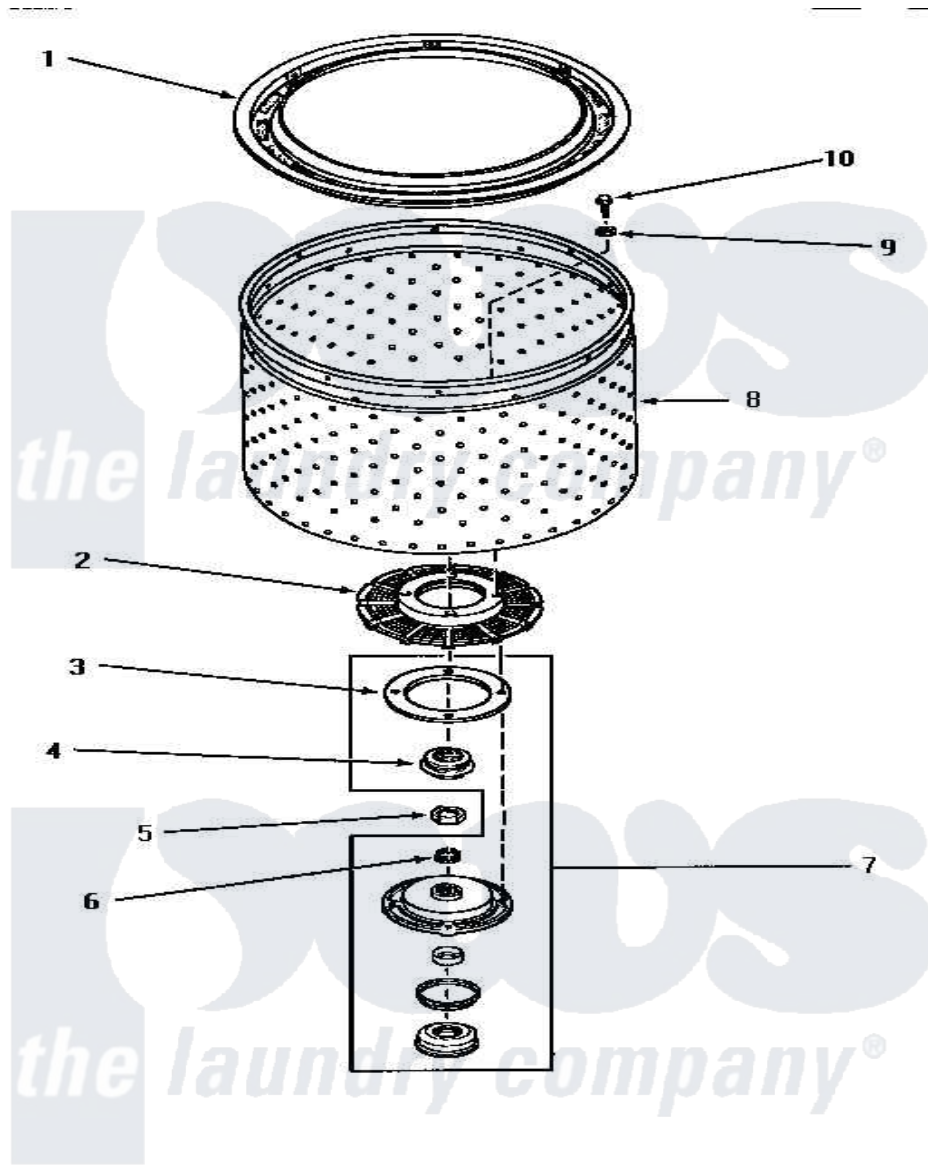

# Amana NA5321 09 - LINT FILTER, WASHTUB & HUB

## LINT FILTER, WASHTUB AND HUB

Amana Residential Amana NA5321 Washer Parts Parts Diagram 09 - LINT FILTER, WASHTUB & HUB  
 Click on the part number to view part

Item	Original Part Number	Replaced By	Status	Part Description
1	30944	<a href="#">33521</a>		Filter Lin/Clothes Guard
2	32998	<a href="#">39371</a>		Filter Lin
3	27125	<a href="#">39122</a>		Gasket, Washtub
4	Y00000000		Not Available	SEE NOTE SEAL HEAD -- (INCLUDED WITH 442P3 KIT)
5	Y29220	<a href="#">40016301</a>		Nut, Lock
6	29728	<a href="#">40008301</a>		Insert, Spline
7	495P3	<a href="#">R9900552</a>		Hub And Seal
8	28138		Not Available	WASHTUB, STAINLESS STEEL
"	29074	<a href="#">39252P</a>		Wash Tub
"	33295	<a href="#">39252P</a>		Wash Tub
"	<a href="#">33245</a>			Washtub, Stainless Steel
9	<a href="#">28094</a>			Gasket
10	27202	<a href="#">W1011678Z</a>		Screw