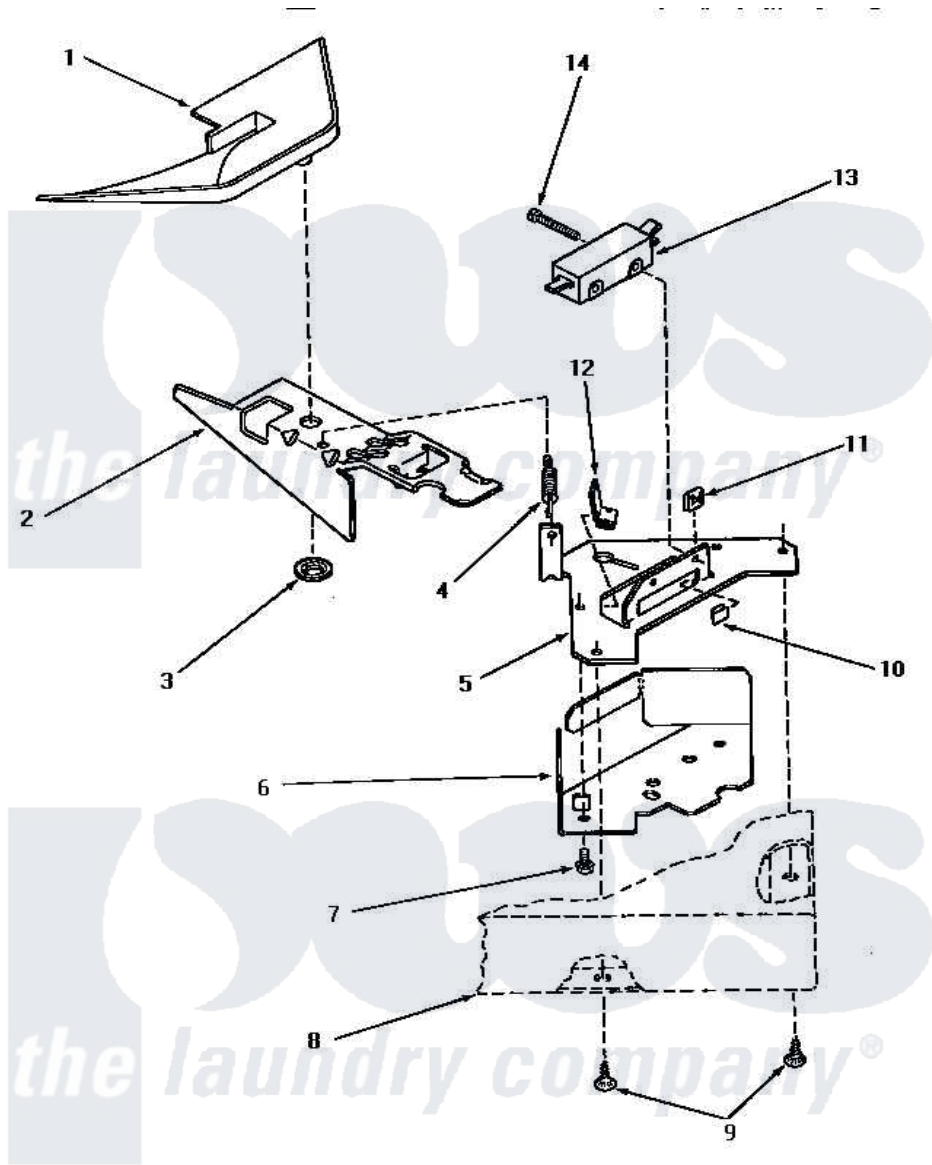

Amana NA5321 10 - LOADING DOOR SWITCH & BRACKET ASSY

LOADING DOOR SWITCH AND BRACKET ASSEMBLY

Amana [Residential Amana NA5321 Washer Parts](#) Parts Diagram 10 - LOADING DOOR SWITCH & BRACKET ASSY
 Click on the part number to view part

Item	Original Part Number	Replaced By	Status	Part Description
1	29042		Not Available	SHIELD,LID SWITCH
2	27602			Lever, Out-Of-Bal Switch
3	29043			Nut, Push
4	27603			Spring, Switch Lever
5	27250		Not Available	BRACKET,OUT-OF-BAL SWI
6	33086		Not Available	ENCLOSURE,LID SWITCH
7	23222	3177991		Screw
8	Y00000000		Not Available	SEE NOTE CABINET TOP
9	28193			Screw, 8-1/2 Tapping W/
10	27610			Clip, U
11	27248		Not Available	NUT,SPEED U-TYPE
12	Y27837			Clip, Speed-"U" Type
13	27249		Not Available	SWITCH
14	Q6516		Not Available	SCREW,6-32 X 1 ROUND H