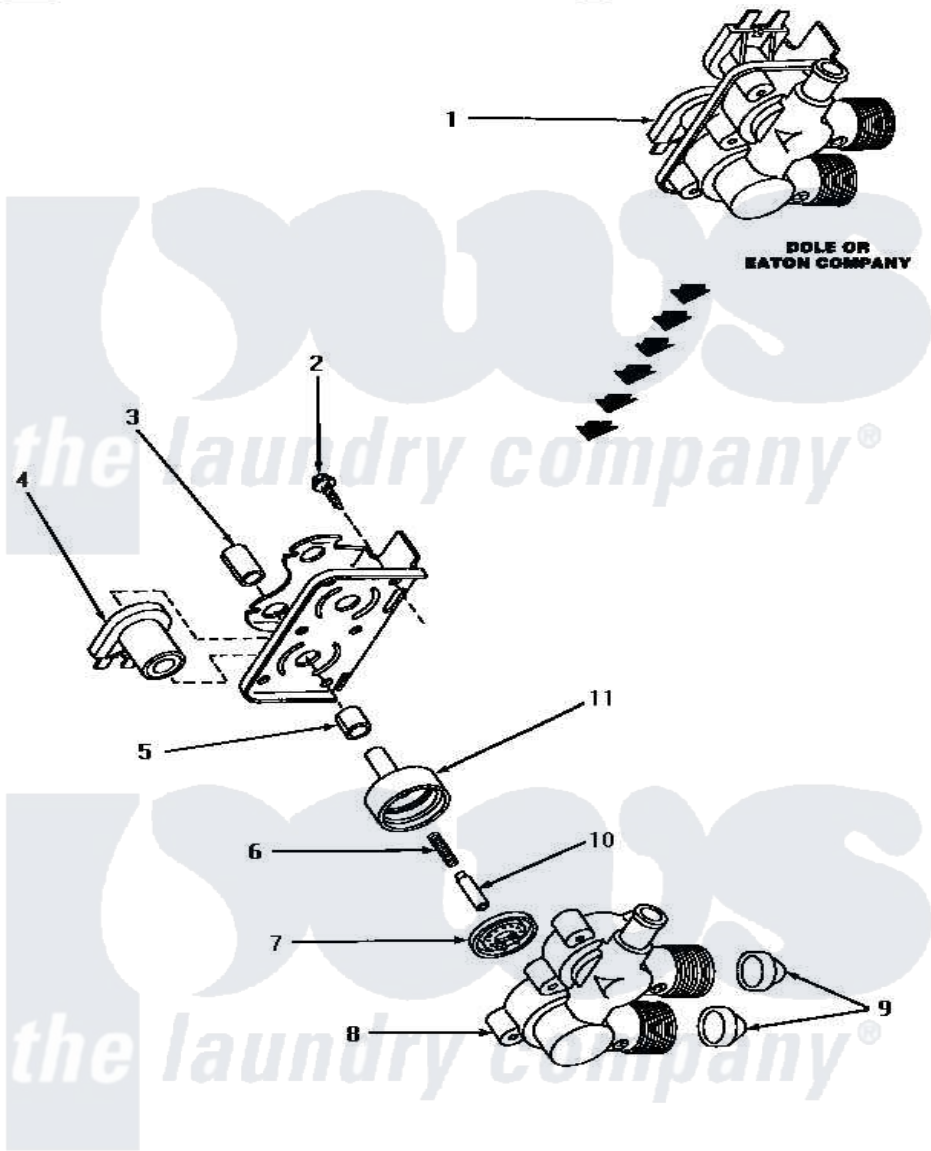

# Amana NA5321 11 - MIXING VALVE ASSY

**MIXING VALVE ASSEMBLY  
(Dole or Eaton Company)**

Amana [Residential Amana NA5321 Washer Parts](#) Parts Diagram 11 - MIXING VALVE ASSY  
[Click on the part number to view part](#)

Item	Original Part Number	Replaced By	Status	Part Description
1	27156	<a href="#">33930</a>		Valve, Mixing
2	25817C		Not Available	SCREW
3	24128		Not Available	SLEEVE, LONG
4	24126	<a href="#">33930</a>		Valve, Mixing
5	24129		Not Available	SLEEVE, SHORT
6	24131		Not Available	SPRING
7	24134		Not Available	DIAPHRAGM
8	Y24159	<a href="#">33930</a>		Valve, Mixing
9	24122	<a href="#">22002960</a>		Strainer, Washer Inlet
10	24132		Not Available	ARMATURE
11	<a href="#">24130</a>			Guide, Armature