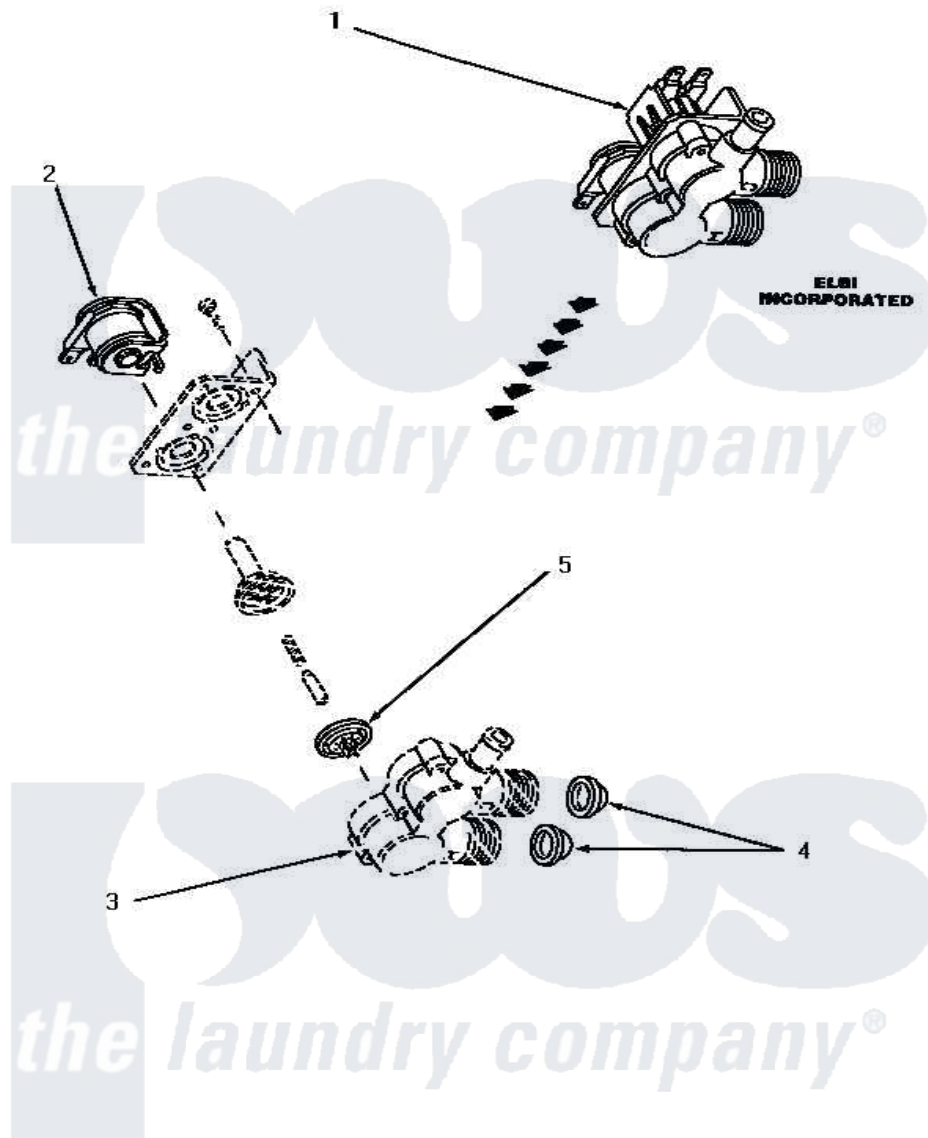

Amana NA5321 12 - MIXING VALVE ASSY

MIXING VALVE ASSEMBLY (Elbi Incorporated)

Amana [Residential Amana NA5321 Washer Parts](#) Parts Diagram 12 - MIXING VALVE ASSY
 Click on the part number to view part

Item	Original Part Number	Replaced By	Status	Part Description
1	27156	33930		Valve, Mixing
2	33084		Not Available	SOLENOID,MIXING VALVE
3	Y00000000		Not Available	SEE NOTE VALVE BODY -- (RED)
4	24122	22002960		Strainer, Washer Inlet
5	33079		Not Available	DIAPHRAM,MIXING VALVE-