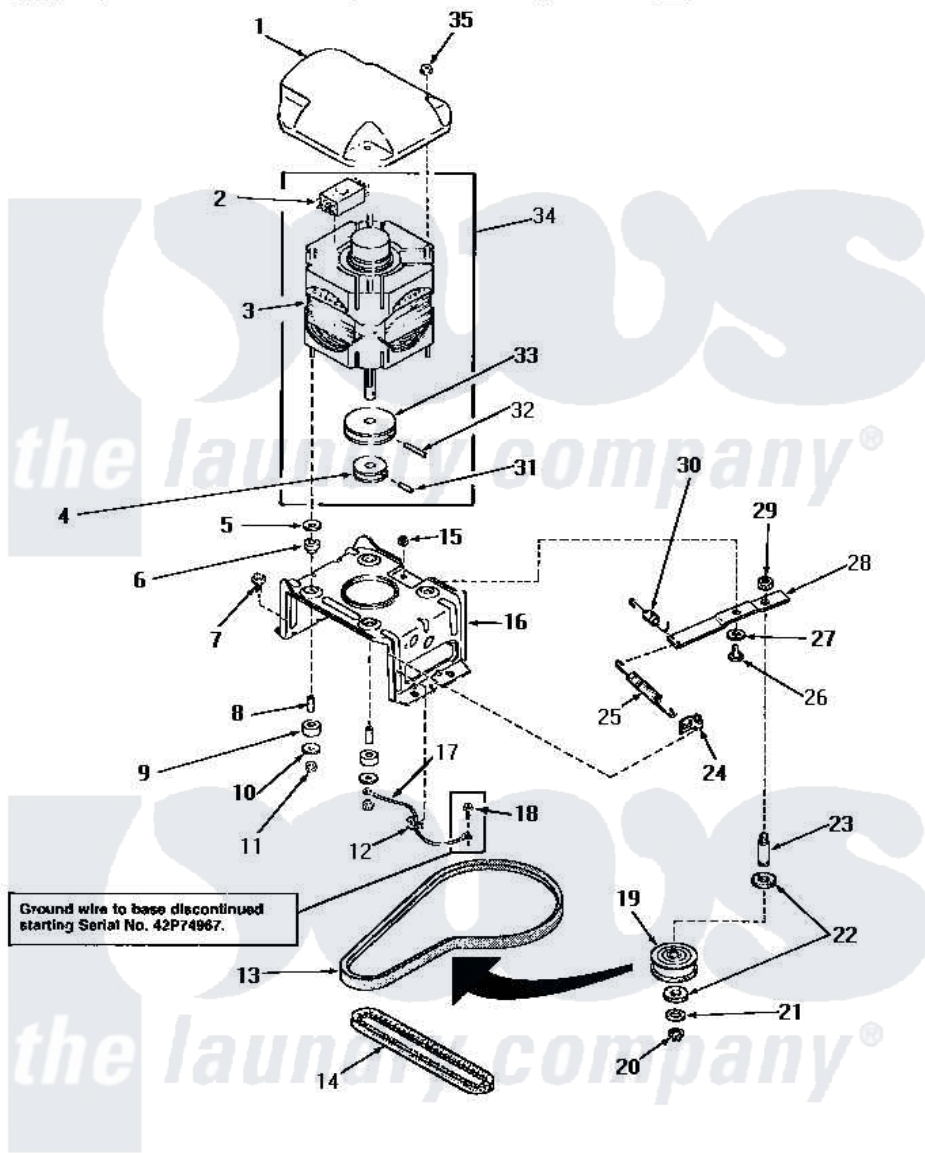

# Amana NA5321 13 - MOTOR, MTG BRACKET, BELTS & IDLER ASSY

## MOTOR, MOUNTING BRACKET, BELTS AND IDLER ASSEMBLY

Amana [Residential Amana NA5321 Washer Parts](#) Parts Diagram 13 - MOTOR, MTG BRACKET, BELTS & IDLER ASSY  
 Click on the part number to view part

Item	Original Part Number	Replaced By	Status	Part Description
1	<a href="#">27136</a>			Shield, Motor
2	30895A	<a href="#">30895AP</a>		Switch Motor-W/Instr
"	24139		Not Available	SWITCH,MOTOR
3	30895	<a href="#">27179P</a>		Motor-Drve
4	Y27104		Not Available	PULLEY,MOTOR
5	03888		Not Available	WASHER
6	<a href="#">01952A</a>			Mounting, Rubber
7	Y31645	<a href="#">27001200</a>		Screw
8	27181		Not Available	SPACER,MOTOR
9	01953		Not Available	WASHER,LOWER MOTOR MOU
10	03888		Not Available	WASHER
11	<a href="#">23604</a>			Nut, Hex 10-32 Lock
12	Y00161	<a href="#">B5733302</a>		Clip, Ground
13	<a href="#">28808</a>			Belt, Agitate And Spin
14	<a href="#">27155</a>			Belt, Pump
15	52566	<a href="#">27001225</a>		Nut, Jam Mid Lock 1/4-20

16	<a href="#">28791</a>		Bracket, Motor Mount
17	Y00000000	Not Available	SEE NOTE GROUND WIRE, GREEN
18	26592	Not Available	HEX HEAD SCREW
19	28800	Not Available	WHEEL, IDLER
20	<a href="#">23748</a>		Ring, Retaining
21	<a href="#">52549</a>		Washer, 501 ID X3/4 Odx
22	<a href="#">Y29443</a>		Washer, Felt
23	<a href="#">28802</a>		Shaft, Idler
24	<a href="#">28849</a>		Clip, Spring
25	28807	<a href="#">37366</a>	Spring, Idler
26	27229	<a href="#">40038901</a>	Screw, 1/4-20
27	81392	<a href="#">40054701</a>	Washer
28	31054	<a href="#">40041002</a>	Lever, Idler
29	28803	<a href="#">2221070</a>	Clamp, Nylon
30	30620	Not Available	SPRING, IDLER LEVER HEL
31	<a href="#">10416</a>		Pin, Roll
32	<a href="#">23750</a>		Pin, Roll
33	27171	Not Available	PULLEY, MOTOR
34	27179	<a href="#">27179P</a>	Motor-Drive
35	<a href="#">27201</a>		Locknut
NI	20605	Not Available	LUBE, HI TEMPERATURE-56
"	258P3	Not Available	KIT, CAPACITOR