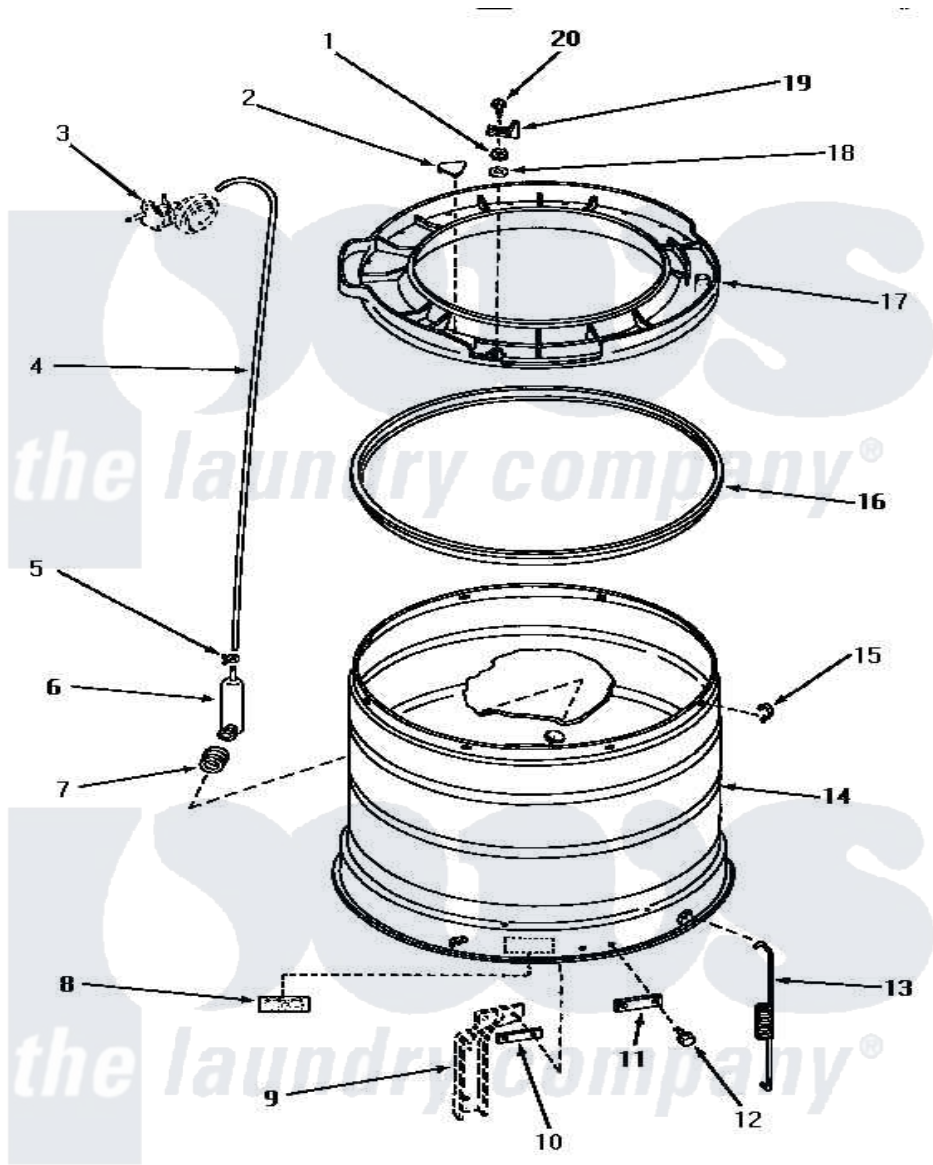

Amana NA5321 14 - OUTER TUB, COVER & PRESSURE HOSE

OUTER TUB, COVER AND PRESSURE HOSE

Amana [Residential Amana NA5321 Washer Parts](#) Parts Diagram 14 - OUTER TUB, COVER & PRESSURE HOSE
 Click on the part number to view part

Item	Original Part Number	Replaced By	Status	Part Description
1	03815			Lockwasher, No.10 Ext Shk
2	29901		Not Available	PLUG,SNAP-IN-OUTER TUB
3	Y00000000		Not Available	SEE NOTE PRESSURE SWITCH
4	29213	39125		Tubing 31
5	Y22294	596669		Clamp, Manifold
6	30243	40008501		Assembly, Pressure Bulb
7	29175	40037801		Grommet
8	Y27195		Not Available	STICKER
9	Y00000000		Not Available	SEE NOTE SUPPORT LEG
10	27927			Plate, Leg .032
11	27926			Plate, Leg .063
12	27205	40128701		Screw, 5/16-18 X .50
13	27239			Spring, Leg
14	30508		Not Available	TUB,OUTER
"	30509		Not Available	OUTER TUB
15	Y27017		Not Available	CLIP,SPRING

16	27184		Gasket, Tub Cover
17	31141	31153	Cover Outer Tub
18	23425	Not Available	WASHER,7/32IDX7/16ODX.
19	27247		Trigger, Out-Of-Bal Swi
20	27523	Not Available	SCREW