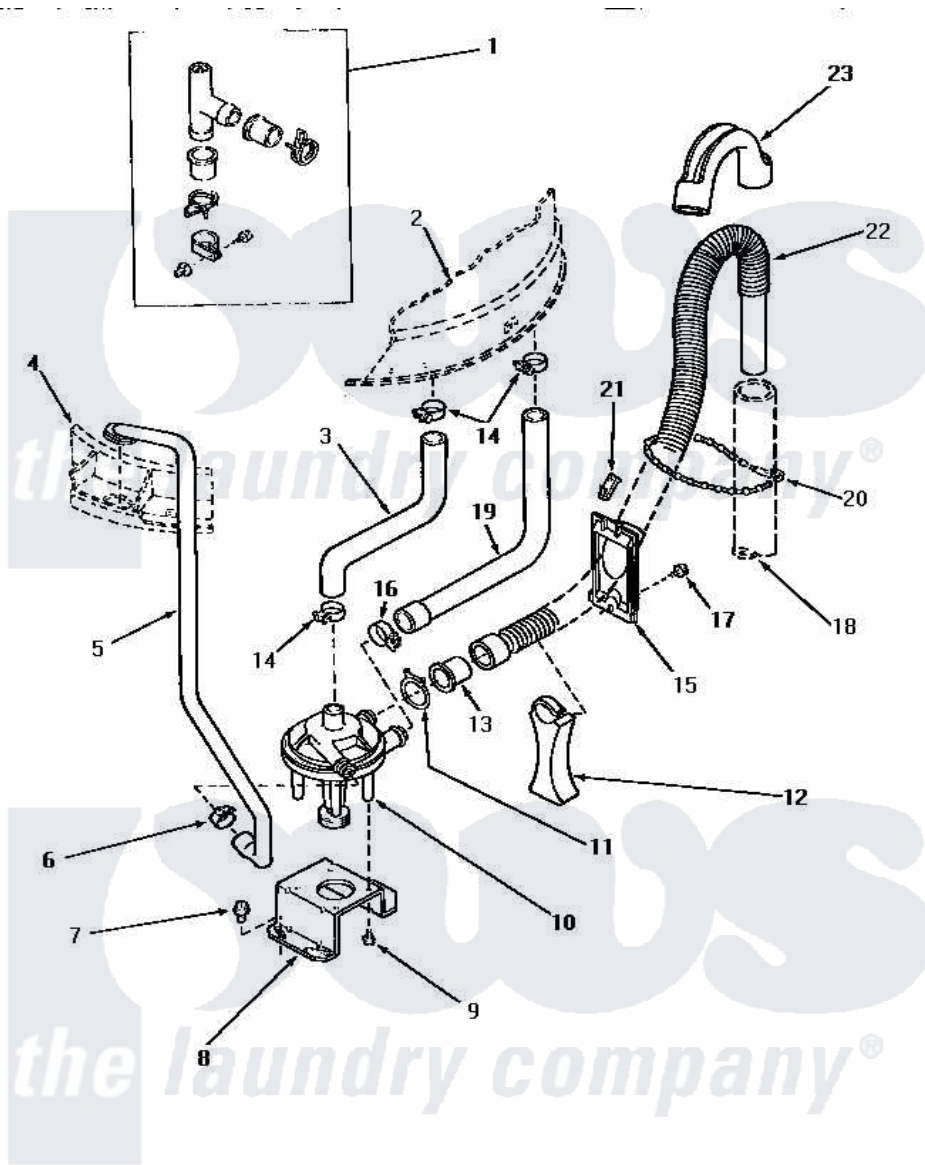

# Amana NA5321 16 - PUMP ASSY/BRKT/HOSES & SIPHON BREAK KIT

## PUMP ASSEMBLY, BRACKET, HOSES AND SIPHON BREAK KIT

Amana [Residential Amana NA5321 Washer Parts](#) Parts Diagram 16 - PUMP ASSY/BRKT/HOSES & SIPHON BREAK KIT

[Click on the part number to view part](#)

Item	Original Part Number	Replaced By	Status	Part Description
1	386P3	<a href="#">76660</a>		Break-Sphn
2	Y00000000		Not Available	SEE NOTE OUTER TUB
3	27159		Not Available	HOSE,TUB TO PUMP
4	Y00000000		Not Available	SEE NOTE OUTER TUB COVER
5	27232		Not Available	HOSE
6	27644	<a href="#">285655</a>		Clamp, Hose
7	Y31645	<a href="#">27001200</a>		Screw
8	<a href="#">27105</a>			Bracket, Pump Mounting
9	<a href="#">31098</a>			Screw, 10-10 5/8 Unslot
10	<a href="#">31969</a>			Assembly, Pump NA
"	<a href="#">31968</a>			Assembly, Pump NA
11	29172		Not Available	CLAMP,HOSE
12	<a href="#">29284</a>			Stand, Hose
13	29143		Not Available	HOSE,ADAPTER
14	32616		Not Available	(CLAMP HOSE)

15	29131		Not Available	RETAINER,DIRECTIONAL
16	27153	<a href="#">285655</a>		Clamp, Hose
17	30676	<a href="#">27001200</a>		Screw
18	Y00000000		Not Available	SEE NOTE STANDPIPE
19	27160		Not Available	HOSE,TUB TO PUMP-DRAIN
20	33489	<a href="#">8539404</a>		Tie-Wire
21	29936		Not Available	HOSE RETAINER CLIP
22	29142	<a href="#">39952</a>		Hose- Drai
23	29144	<a href="#">22003814</a>		Retainer, Drain Hose