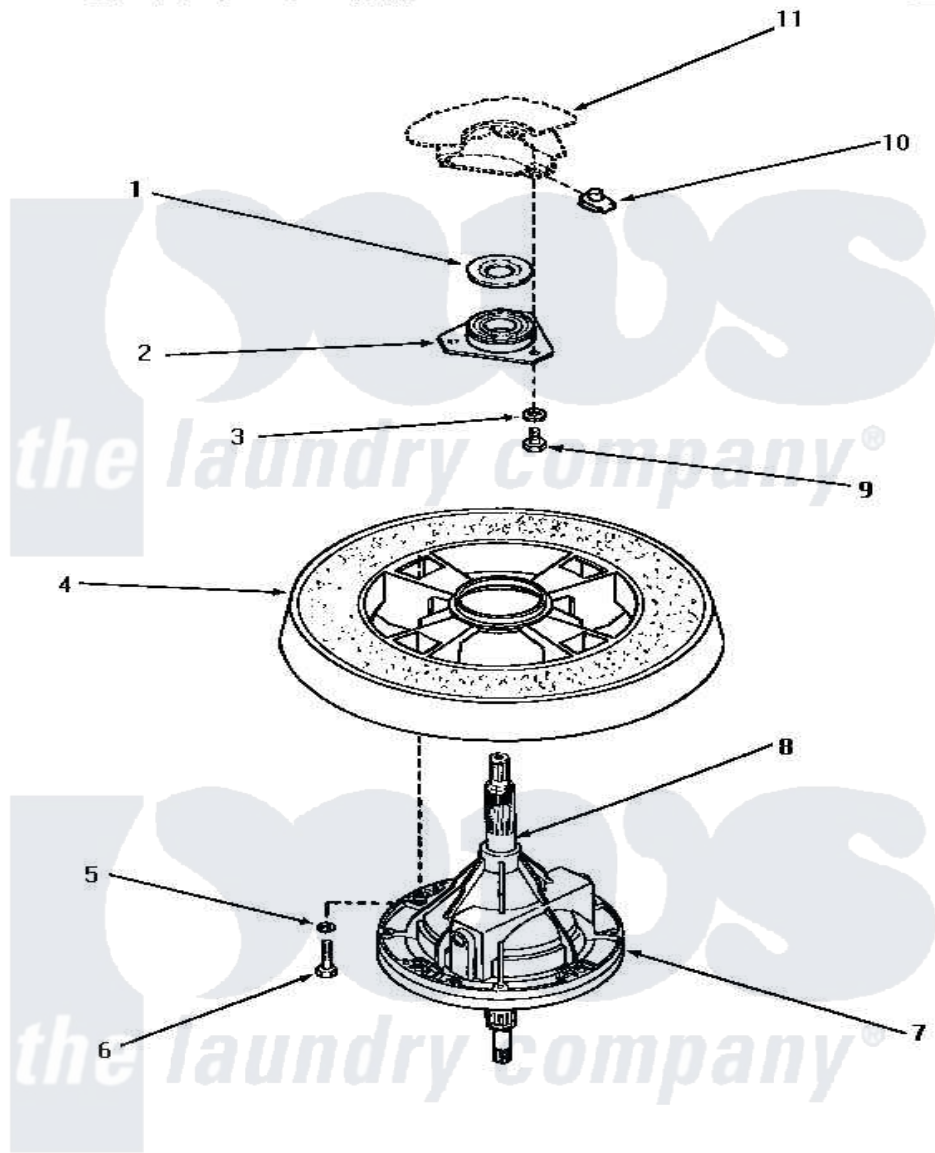

Amana NA5321 19 - TRANSMISSION ASSY & BALANCE RING

TRANSMISSION ASSEMBLY AND BALANCE RING

Amana [Residential Amana NA5321 Washer Parts](#) Parts Diagram 19 - TRANSMISSION ASSY & BALANCE RING
 Click on the part number to view part

Item	Original Part Number	Replaced By	Status	Part Description
1	27187			Flinger
2	27182	40004201P		Main Bearing Assembly
3	04366			Lockwasher, 5/16intshkp
4	Y29117		Not Available	ASSY, BALANCE RING-COMPL
5	02431			Lockwasher, 1/4 Ext Shk
6	27200		Not Available	CAP SCREW
7	33227	33227P		Assembly- Tran
8	27604P			Never-Seeze 1 Oz Tube
9	01355		Not Available	SCREW
10	27222			Nut, Retainer 5/16-18
11	Y00000000		Not Available	SEE NOTE OUTER TUB