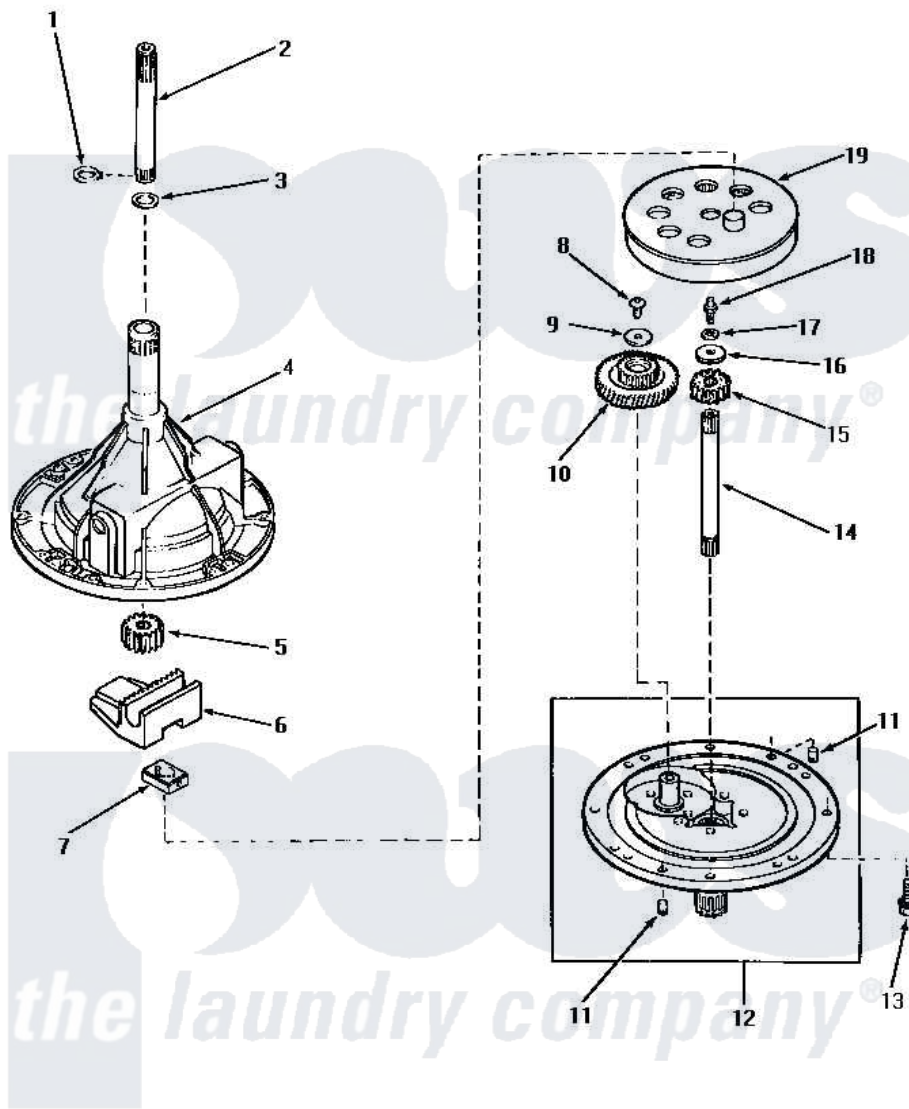

# Amana NA5330 02 - 33227 TRANSMISSION ASSY COMPONENTS

## COMPONENTS FOR 33227 TRANSMISSION ASSEMBLY

Amana [Residential Amana NA5330 Washer Parts](#) Parts Diagram 02 - 33227 TRANSMISSION ASSY COMPONENTS  
 Click on the part number to view part

Item	Original Part Number	Replaced By	Status	Part Description
1	<a href="#">27197</a>			Ring, Retaining
2	29134	<a href="#">Y36570</a>		Shaft, Output
3	20212	<a href="#">35092</a>		Washer, 3628id X 1.00 X .056
4	33223		Not Available	ASSY, TRANSMISSION CASE
5	<a href="#">27003</a>			Pinion, Agitator
6	<a href="#">Y31526</a>			Rack
7	<a href="#">26493</a>			Slide
8	<a href="#">29273</a>			Screw, 1/4-20 X 3/8
9	29260		Not Available	WASHER
10	<a href="#">29161</a>			Gear, Reduction
11	<a href="#">27172</a>			Pin, Dowel
12	33214		Not Available	TRANSMISSION COVER ASSEMBLY
13	32814		Not Available	SCREW, 1/4-20X7/8 SERRA
14	27081	<a href="#">27081P</a>		Shaft Input Package
15	<a href="#">Y29160</a>			Pinion, Drive
16	26509	<a href="#">40041501</a>		Washer

17	<a href="#">21456</a>		Lockwasher, 1/4 Intshkp
18	27030	Not Available	SCREW, 1/4-20 SPECIAL
19	<a href="#">26577</a>		Assembly, Gear And Stud
NI	<a href="#">27243P</a>		Oil, CW Transmission F-
"	28434P	Not Available	LOCTITE