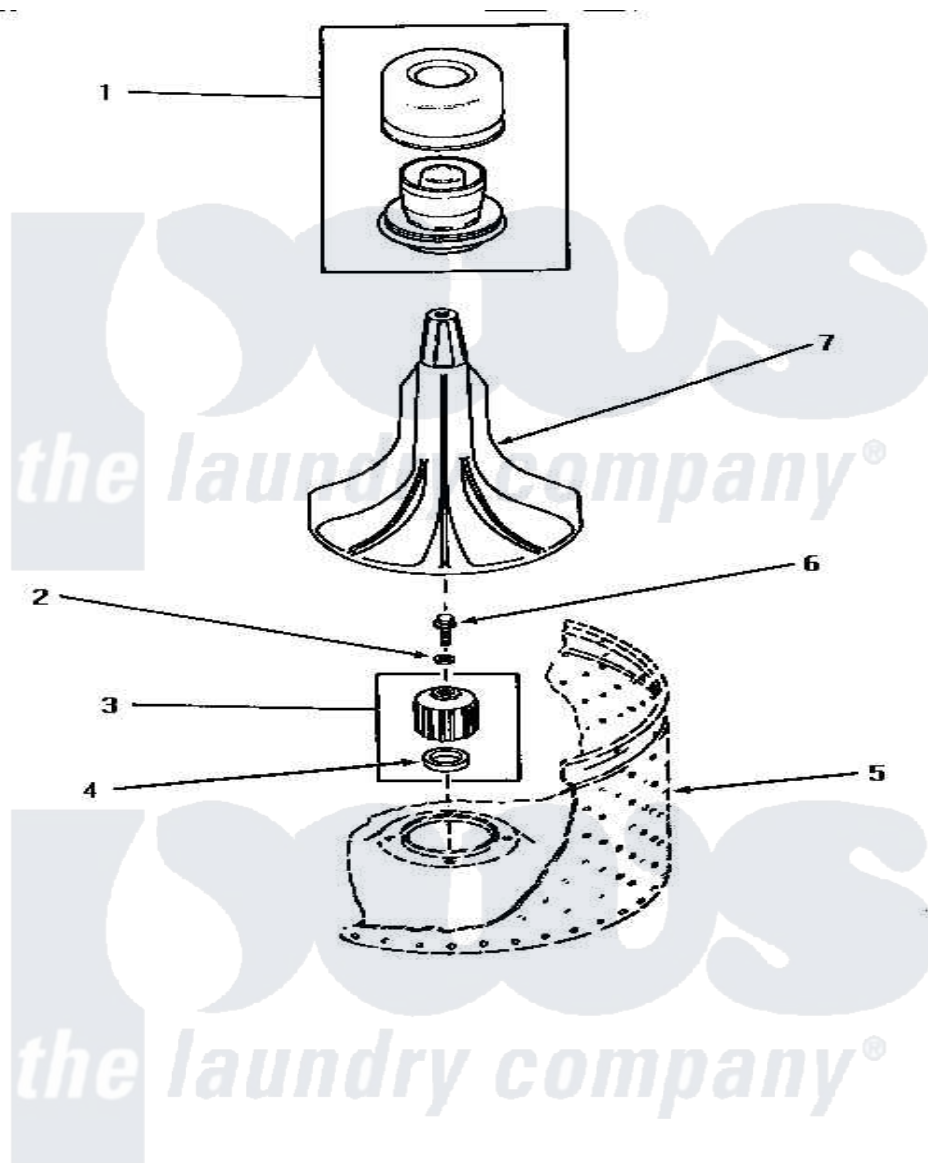

# Amana NA5330 03 - AGITATOR, DRIVE BELL & SEAL KIT

## AGITATOR, DRIVE BELL AND SEAL KIT

Amana [Residential Amana NA5330 Washer Parts](#) Parts Diagram 03 - AGITATOR, DRIVE BELL & SEAL KIT  
 Click on the part number to view part

Item	Original Part Number	Replaced By	Status	Part Description
1	30857	<a href="#">33510</a>		Assembly, Dispenser-Fabric
2	30853		Not Available	SEAL
3	30071P	<a href="#">R9900189</a>		Kit, Drive Bell And Seal
4	Y00000000		Not Available	SEE NOTE SEAL SEAT
5	Y00000000		Not Available	SEE NOTE WASHTUB
6	<a href="#">30852</a>			Screw, No.8-1/4 X 20 X 3/
7	30855	<a href="#">40000501W</a>		Agitator, Flex Vane
NI	442P3	<a href="#">R9900189</a>		Kit, Drive Bell And Seal