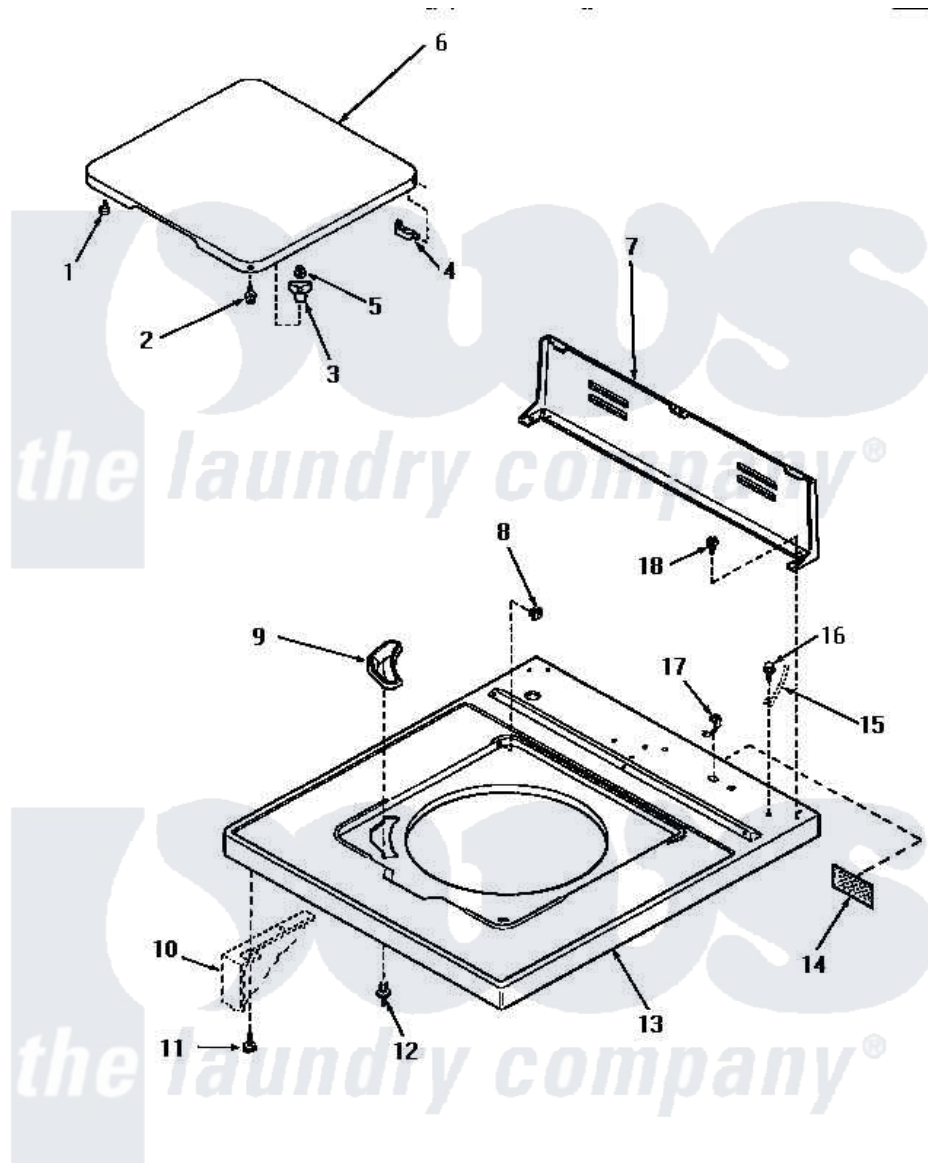

Amana NA5330 05 - CAB TOP/LOADING DR & CTRL HOOD REAR PAN

CABINET TOP, LOADING DOOR AND CONTROL HOOD REAR PANEL

Amana Residential Amana NA5330 Washer Parts Diagram 05 - CAB TOP/LOADING DR & CTRL HOOD REAR PAN

[Click on the part number to view part](#)

Item	Original Part Number	Replaced By	Status	Part Description
1	32507	40038001		Bumper
2	27203		Not Available	ASSY,SCREW & WASHER
3	27149			Catch, Lid Switch
4	27626		Not Available	HINGE,HIDDEN
5	21752			Nut, 8-32 Hex Brilock
6	31314H		Not Available	LID,W/INSTRUCTIONS
"	31314L		Not Available	LOADING DOOR, ALMOND
"	31314W		Not Available	LOADING DOOR, WHITE
7	31230		Not Available	CONTROL HOOD REAR PANEL
8	27625			Bushing
9	32786		Not Available	BLEACH DISPENSER
10	Y00000000		Not Available	SEE NOTE CABINET
11	Y31644	27001200		Screw
12	56534			Barrel, Support
13	32808H		Not Available	CABINET TOP, HARVEST

13	32808L	32808LP	Not Available	GOLD
"	32808W	32808WP		Assembly Top And Carton
14	24903		Not Available	STICKER,DISCONNECT POW
15	Y00000000		Not Available	SEE NOTE GROUND WIRE, GREEN
16	52909			Screw, 10B-16 X 1/2 HeX
17	21903	211881		Grommet, Cord Part Not Used-Gas Models Only
18	23962	W10116760		Screw