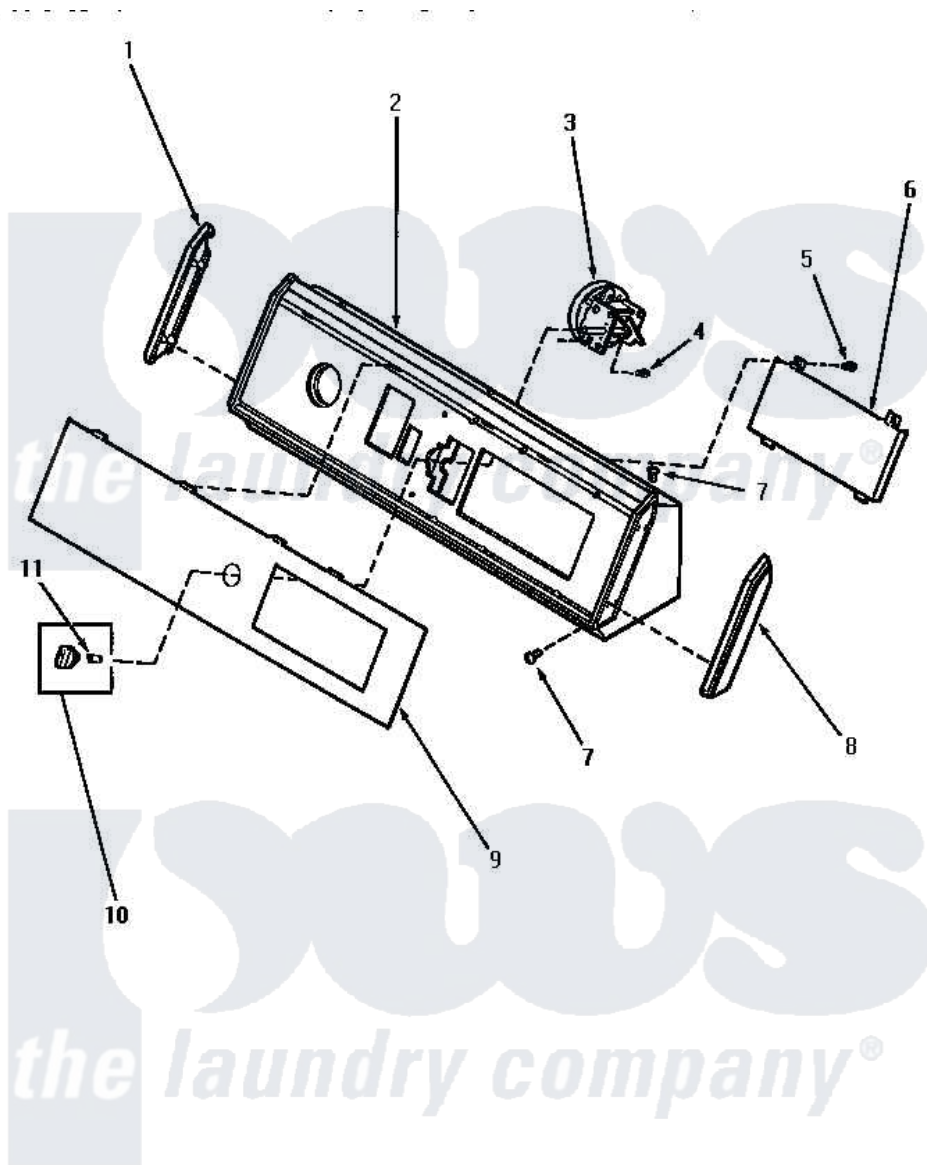

# Amana NA5330 07 - GRAPHIC PANEL, CONTROL HOOD & CONTROLS

## GRAPHIC PANEL, CONTROL HOOD AND CONTROLS

Amana [Residential Amana NA5330 Washer Parts](#) Parts Diagram 07 - GRAPHIC PANEL, CONTROL HOOD & CONTROLS

[Click on the part number to view part](#)

Item	Original Part Number	Replaced By	Status	Part Description
"	NOTE:		Not Available	THE INDIVIDUAL MOTORS ARE NOT AVAILABLE SEPARATELY, ORDER COMPLETE MOTOR ASSEMBLIES.
1	31249		Not Available	CAP,END-L.H.-CHROME
2	31809		Not Available	ASSY,HOOD & MOUNTING B
3	<a href="#">31266</a>			Switch, Pressure-Rotary
4	23962	<a href="#">W10116760</a>		Screw
5	<a href="#">31260</a>			Screw, No.8 X 3/8 Ind H
6	31309		Not Available	ELECTRONIC CONTROL
7	31752		Not Available	SCREW,No.8ABX3/4 POZIDRI
8	<a href="#">31248</a>			Cap, End-RH-Chrome
9	31196		Not Available	NO LONGER AVAILABLE
10	31287		Not Available	ASSY,KNOB-ROTARY-BLK/B
11	10519		Not Available	RETAINER