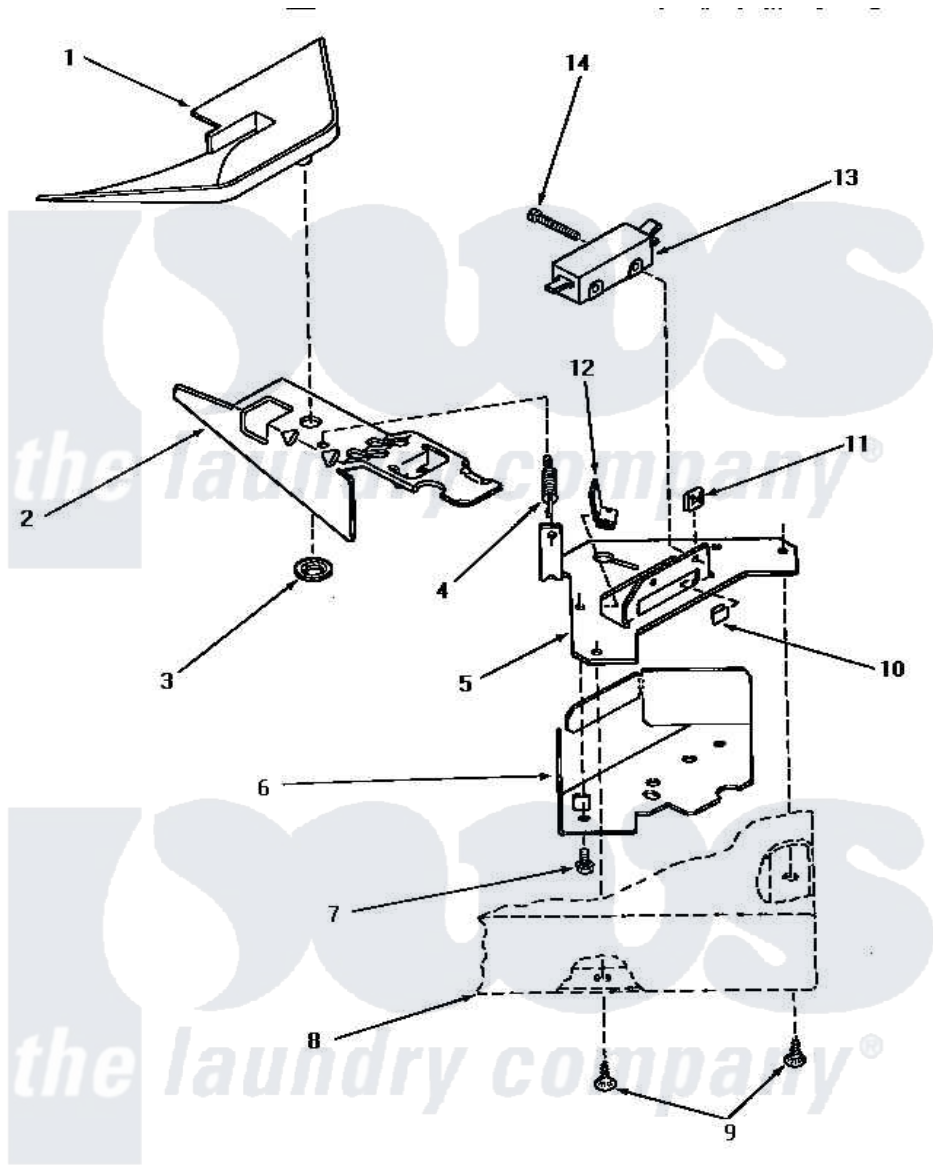

Amana NA5330 10 - LOADING DOOR SWITCH & BRACKET ASSY

LOADING DOOR SWITCH AND BRACKET ASSEMBLY

Amana [Residential Amana NA5330 Washer Parts](#) Parts Diagram 10 - LOADING DOOR SWITCH & BRACKET ASSY
 Click on the part number to view part

Item	Original Part Number	Replaced By	Status	Part Description
1	29042		Not Available	SHIELD,LID SWITCH
2	27602			Lever, Out-Of-Bal Switch
3	29043			Nut, Push
4	27603			Spring, Switch Lever
5	27250		Not Available	BRACKET,OUT-OF-BAL SWI
6	33086		Not Available	ENCLOSURE,LID SWITCH
7	23222	3177991		Screw
8	Y00000000		Not Available	SEE NOTE CABINET TOP
9	28193			Screw, 8-1/2 Tapping W/
10	27610			Clip, U
11	27248		Not Available	NUT,SPEED U-TYPE
12	Y27837			Clip, Speed-"U" Type
13	27249		Not Available	SWITCH
14	Q6516		Not Available	SCREW,6-32 X 1 ROUND H