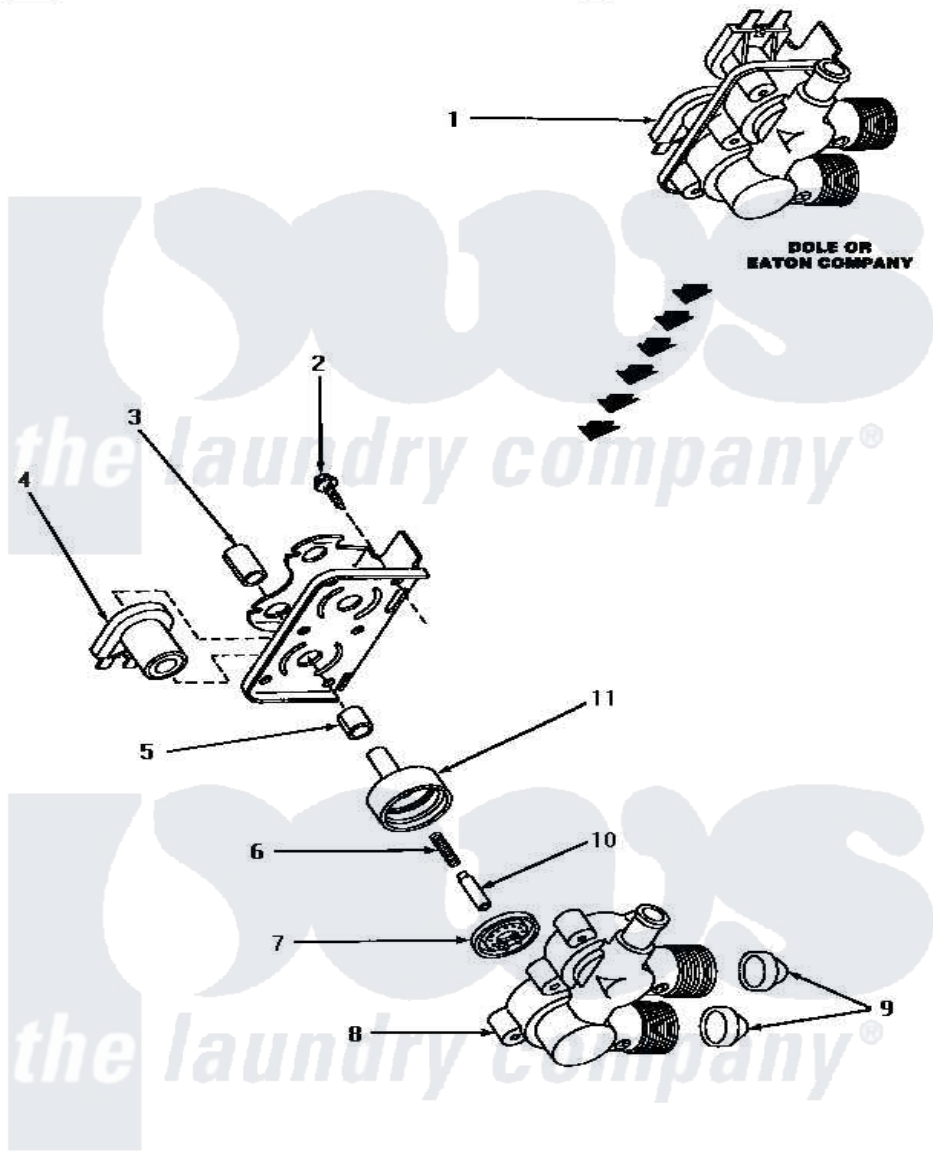

Amana NA5330 11 - MIXING VALVE ASSY

MIXING VALVE ASSEMBLY (Dole or Eaton Company)

Amana [Residential Amana NA5330 Washer Parts](#) Parts Diagram 11 - MIXING VALVE ASSY
[Click on the part number to view part](#)

Item	Original Part Number	Replaced By	Status	Part Description
1	27156	33930		Valve, Mixing
2	25817C		Not Available	SCREW
3	24128		Not Available	SLEEVE, LONG
4	24126	33930		Valve, Mixing
5	24129		Not Available	SLEEVE, SHORT
6	24131		Not Available	SPRING
7	24134		Not Available	DIAPHRAGM
8	Y24159	33930		Valve, Mixing
9	24122	22002960		Strainer, Washer Inlet
10	24132		Not Available	ARMATURE
11	24130			Guide, Armature