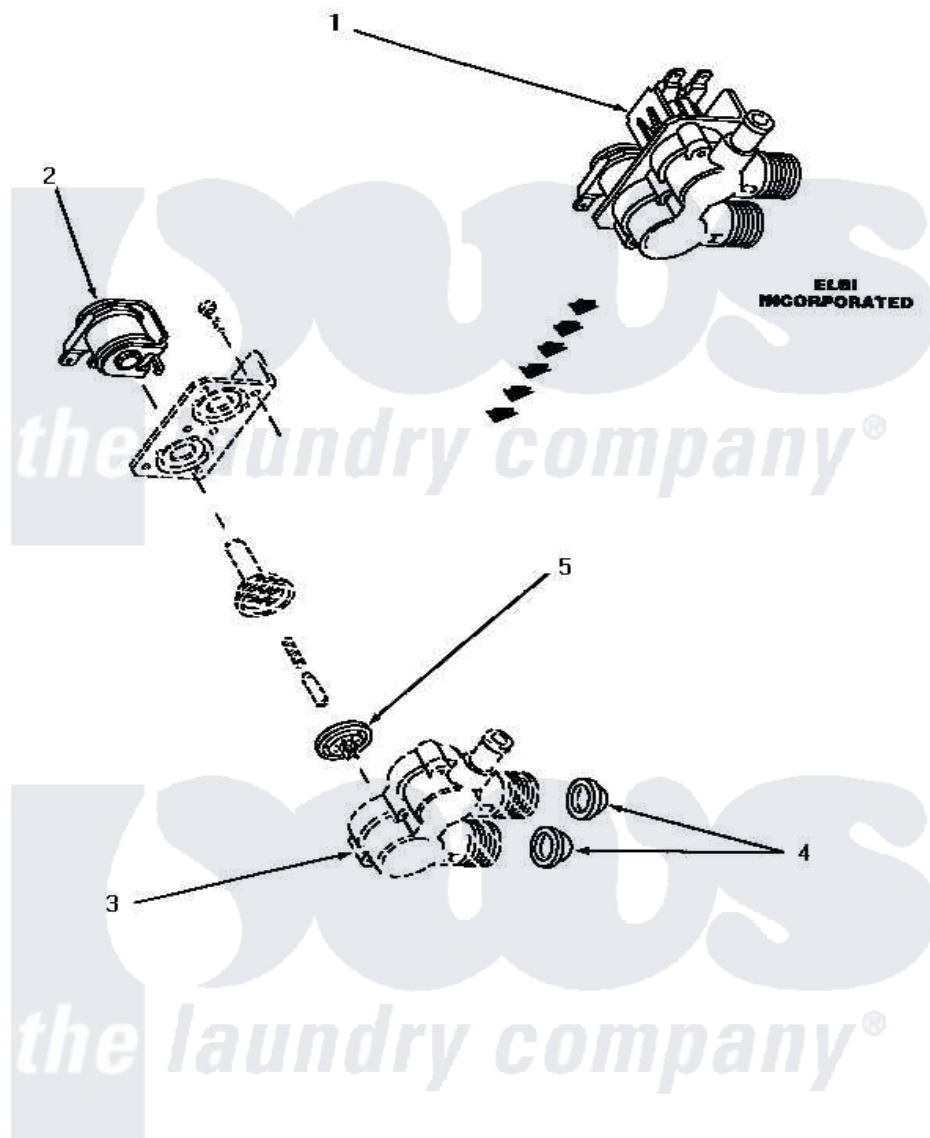

Amana NA5330 12 - MIXING VALVE ASSY

MIXING VALVE ASSEMBLY (Elbi Incorporated)

Amana [Residential Amana NA5330 Washer Parts](#) Parts Diagram 12 - MIXING VALVE ASSY
 Click on the part number to view part

Item	Original Part Number	Replaced By	Status	Part Description
1	27156	33930		Valve, Mixing
2	33084		Not Available	SOLENOID,MIXING VALVE
3	Y00000000		Not Available	SEE NOTE VALVE BODY -- (RED)
4	24122	22002960		Strainer, Washer Inlet
5	33079		Not Available	DIAPHRAM,MIXING VALVE-