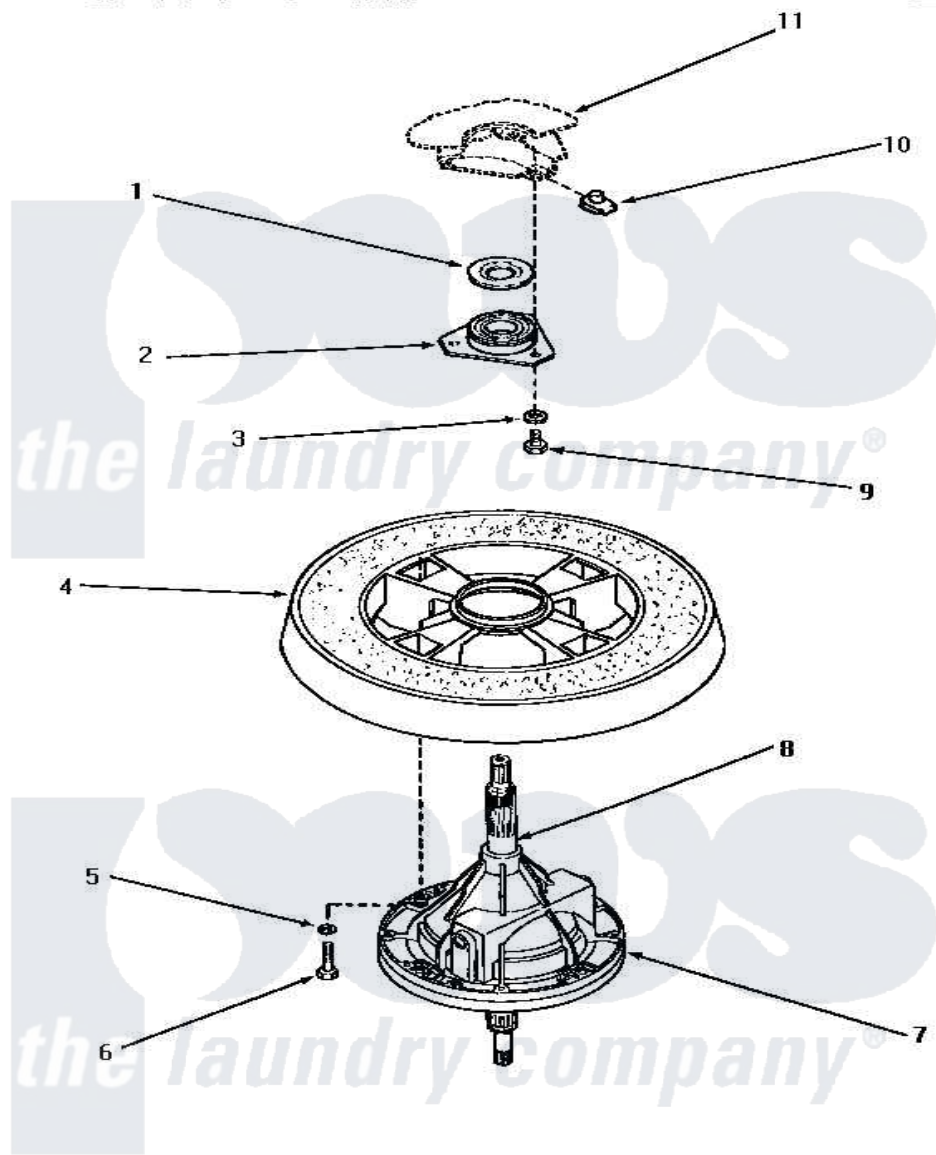

Amana NA5330 19 - TRANSMISSION ASSY & BALANCE RING

TRANSMISSION ASSEMBLY AND BALANCE RING

Amana Residential Amana NA5330 Washer Parts Parts Diagram 19 - TRANSMISSION ASSY & BALANCE RING
 Click on the part number to view part

Item	Original Part Number	Replaced By	Status	Part Description
1	27187			Flinger
2	27182	40004201P		Main Bearing Assembly
3	04366			Lockwasher, 5/16intshkp
4	Y29117		Not Available	ASSY,BALANCE RING-COMPL
5	02431			Lockwasher, 1/4 Ext Shk
6	27200		Not Available	CAP SCREW
7	33227	33227P		Assembly- Tran
8	27604P			Never-Seeze 1 Oz Tube
9	01355		Not Available	SCREW
10	27222			Nut, Retainer 5/16-18
11	Y00000000		Not Available	SEE NOTE OUTER TUB