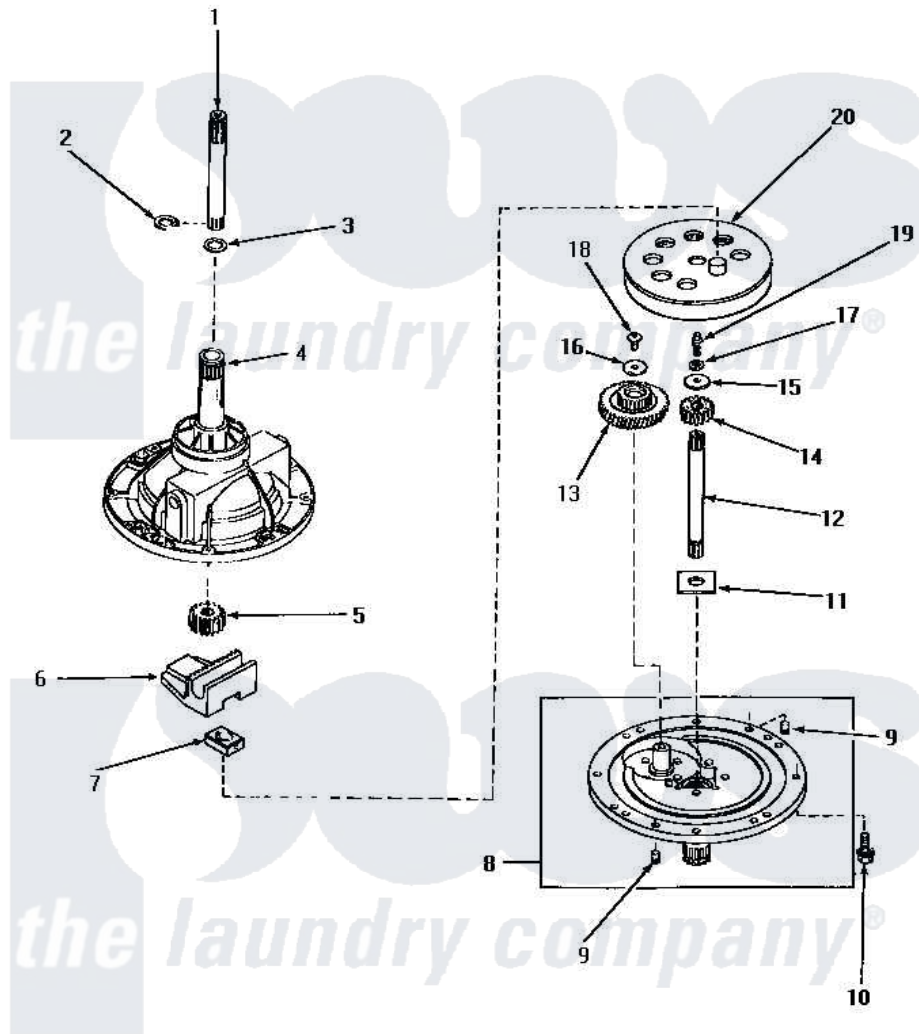

# Amana NA5520 01 - 30978 TRANSMISSION ASSY COMPONENTS

## COMPONENTS FOR 30978 TRANSMISSION ASSEMBLY

Amana [Residential Amana NA5520 Washer Parts](#) Parts Diagram 01 - 30978 TRANSMISSION ASSY COMPONENTS

[Click on the part number to view part](#)

Item	Original Part Number	Replaced By	Status	Part Description
1	29134	<a href="#">Y36570</a>		Shaft, Output
2	<a href="#">27197</a>			Ring, Retaining
3	20212	<a href="#">35092</a>		Washer, 3628id X 1.00 X .056
4	30037		Not Available	ASSY, TRANSMISSION CASExREPLACE
5	<a href="#">27003</a>			Pinion, Agitator
6	<a href="#">Y31526</a>			Rack
7	<a href="#">26493</a>			Slide
8	30945		Not Available	ASSY, TRANSMISSION COVExREPLACE
9	<a href="#">27172</a>			Pin, Dowel
10	31709		Not Available	SCREW, 1/4-20X1 HX SER/
11	<a href="#">27016</a>			Washer
12	27081	<a href="#">27081P</a>		Shaft Input Package
13	<a href="#">29161</a>			Gear, Reduction
14	<a href="#">Y29160</a>			Pinion, Drive
15	26509	<a href="#">40041501</a>		Washer

16	29260	Not Available	WASHER
17	<a href="#">21456</a>		Lockwasher, 1/4 Intshkp
18	<a href="#">29273</a>		Screw, 1/4-20 X 3/8
19	27030	Not Available	SCREW, 1/4-20 SPECIAL
20	<a href="#">26577</a>		Assembly, Gear And Stud
NI	28434P	Not Available	LOCTITE
"	<a href="#">27243P</a>		Oil, CW Transmission F-